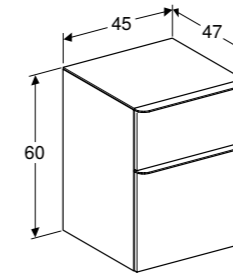

Low cabinet, with two SoftClosing mechanism drawers
W 45 / D 47 / H 60cm

Art. no.	Product Description
500.357.00.1	White
500.357.JK.1	Lava
500.357.JL.1	Sand
500.357.JR.1	Walnut