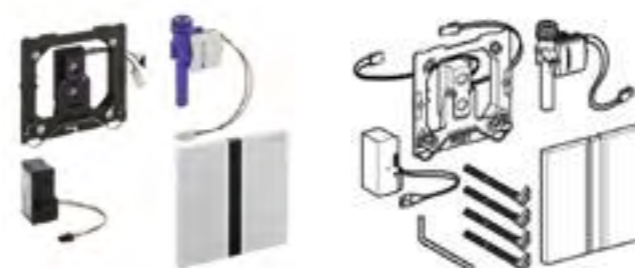

Type 50

Geberit urinal flush control with electronic flush actuation, mains operation

Art. no.	Product Description
116.021.11.5	Cover plate type 01: white alpine
116.021.21.5	Cover plate type 01: gloss chrome-plated
116.021.46.5	Cover plate type 01: matt chrome-plated
116.025.KH.1	Cover plate type 10: gloss chrome / matt chrome / gloss chrome
116.025.KJ.1	Cover plate type 10: white / gloss chrome / white
116.025.KK.1	Cover plate type 10: white / gold-plated / white
116.025.KL.1	Cover plate type 10: white / matt chrome / matt chrome
116.025.KM.1	Cover plate type 10: black / bright chrome / black
116.025.KN.1	Cover plate type 10: matt chrome / gloss chrome / matt chrome
116.025.SN.1	Cover plate type 10: stainless steel brushed/polished/brushed
116.027.KH.1	Cover plate type 30: gloss chrome / matt chrome / gloss chrome
116.027.KJ.1	Cover plate type 30: white / gloss chrome / white
116.027.KM.1	Cover plate type 30: black / bright chrome / black
116.027.KN.1	Cover plate type 30: matt chrome / gloss chrome / matt chrome
116.027.KX.1	Cover plate type 30: chrome brushed / gloss chrome / chrome brushed
116.026.GH.1	Cover plate type 50: brushed chrome