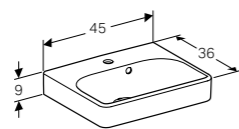

## COLOUR FINISHES

white, high-gloss coated    lava, matt coated    sand grey, high-gloss coated    hickory, wood-textured melamine

**45cm square handrinse washbasin**

W 45 / D 36 / H 9cm

Visible overflow, can be installed with cabinet for handrinse basin.