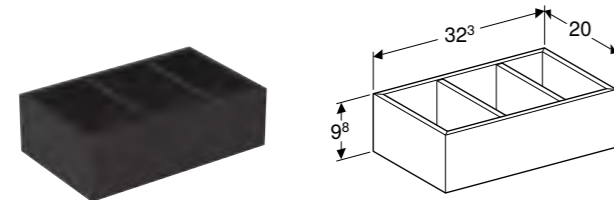

Square drawer insert high
H-partition suitable for Smyle units
Art. no.
500.676.00.1