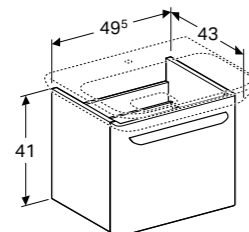

60cm washbasin unit
W 49.5 / D 43 / H 41cm
Wall-mounted, opening via handle, moisture resistant, delivered pre-assembled.
Art. no. Y824060000 White
Y824061000 Taupe