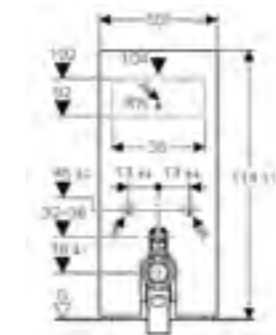

Geberit Monolith
W 50.5 / D 10.6 / H 114cm
Floor-standing toilet, height 114cm.

Art. no.	Product Description
131.033.SJ.5	Black
131.033.SQ.5	Umber
131.033.TG.5	Sand
131.033.SI.5	White