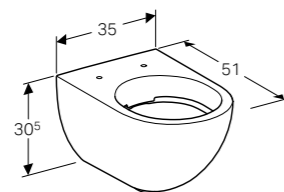

Wall-hung toilet, Rimfree®
W 35 / D 51 / H 30.5cm
Washdown toilet pan, hidden fastening, easy fastening with Geberit toilet wall fixing EFF2.
Art. no. 500.600.01.1 **Product Description** White