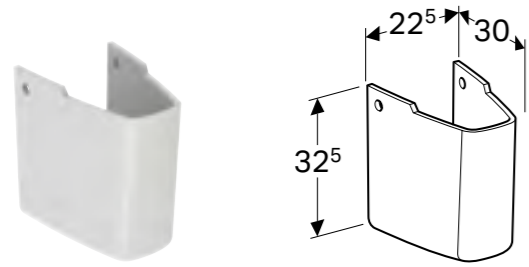

Semi pedestal
W 22.5 / D 30 / H 32.5cm
Not suitable for 60cm countertop basin.
Art. no.
291410600