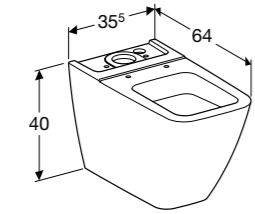

Square close coupled fully back-to-wall toilet
W 35.5 / D 64 / H 40cm
Washdown toilet pan multi directional outlet, hidden fastening.
Art. no.   **Product Description**
200920000   White