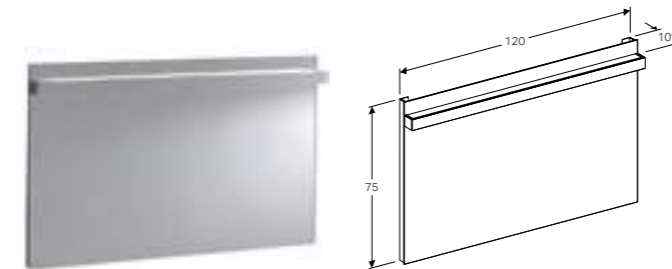

120cm mirror with functional lighting
W 120 / D 10.4 / H 75cm

Mechanical switch, adjustable lamp, LED lighting.

Art. no.	Product Description
840720000	40 W, 368 lm