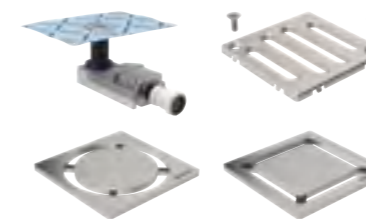

Geberit CleanLine60

Geberit CleanLine60 is available in three different versions for light and dark tiles and for particularly flat tiles. CleanLine60, for thin floorings and flat tiles (e.g. mosaic tiles). CleanLine60, dark edging, for dark tiles. CleanLine60, stainless steel polished edging, for light and dark tiles.

Art. no.	Product Description
154.456.00.1	Geberit shower channel CleanLine60: W 90 / H 30 / L30-90cm dark metal / metal brushed
154.456.KS.1	Geberit shower channel CleanLine60: W 90 / H 30 / L30-90cm metal polished / metal brushed
154.457.00.1	Geberit shower channel CleanLine60: W 130 / H 30 / L30-130cm dark metal / metal brushed
154.457.KS.1	Geberit shower channel CleanLine60: W 130 / H 30 / L30-130cm metal polished / metal brushed
154.458.00.1	Geberit shower channel CleanLine60 for thin floorings: W 130 / H 30 / L30-90cm stainless steel
154.459.00.1	Geberit shower channel CleanLine60 for thin floorings: W 130 / H 30 / L30-130cm stainless steel
154.054.00.1	Geberit shower floor drain, for screed height at inlet 90-220 mm: d=55mm
154.310.00.1	Geberit grating, screw-locked, 8 x 8 cm
154.311.00.1	Geberit design grating "Circle", 8 x 8 cm
154.312.00.1	Geberit design grating "Square", 8 x 8 cm

CleanLine60 Flat