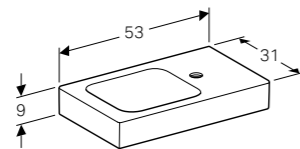

53cm handrinse basin with shelf surface
W 53 / D 31 / H 9cm

Washbasin without overflow, asymmetrical, can be installed with a washbasin cabinet.

Art. no.	Product Description
12405300	Tap hole and shelf space right
124153000	Tap hole and shelf space left