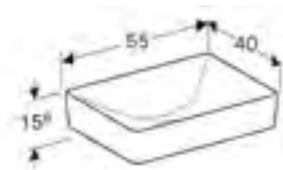

Rectangle lay-on basin

W 55 / D 40cm

Art. no. 500.779.01.2 **Product Description** No tap hole without overflow