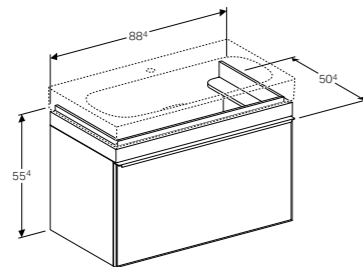

Cabinet for 90cm washbasin, with one SoftClosing mechanism drawer
W 88.4 / D 50.4 / H 55.4cm

Wall-mounted, opening via handle, can be equipped with feet, front panel made of glass, frame made of metal, delivered pre-assembled.

Art. no.	Product Description
500.559.JI.1	Taupe, beige oak
500.559.JJ.1	Black, grey-brown oak