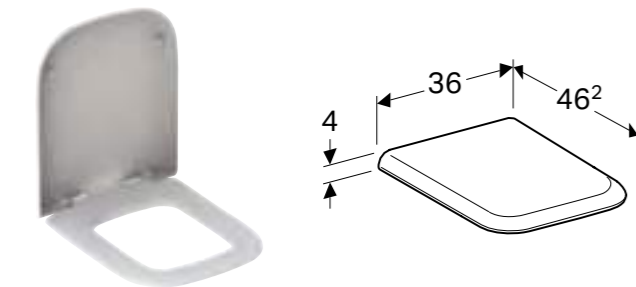

**Wall hung WC Rimfree®**  
W 36 / D 54 / H 37.5cm  
Washdown toilet pan 6/4L, hidden fastening.  
**Art. no.**  
201460600

**40cm mirror**  
W 40 / D 3 / H 80cm  
LED lighting, indirect lighting, light operated by wall switch, heated rear to prevent mirror steaming up.  
**Art. no.**  
824340000