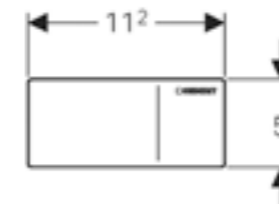

**Geberit Omega60**

W 18.4 / D 2.4 - 9 / H 11.4cm

Art. no.	Product Description
115.081.SI.1	White glass
115.081.SQ.1	Umber glass
115.081.SJ.1	Black glass
115.081.GH.1	Chrome brushed

**Geberit Omega70**

W 11.2 / D 0.9 / H 5cm