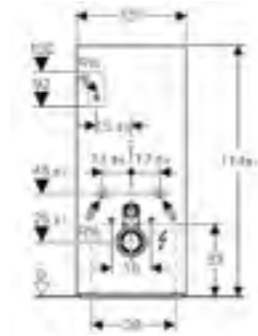

Geberit Monolith Plus
W 50.5 / D 10.6 / H 114cm
Wall-hung toilet, height 114cm.

Art. no.	Product Description
131.231.SJ.5	Black
131.231.SQ.5	Umber
131.231.TG.5	Sand
131.231.SI.5	White