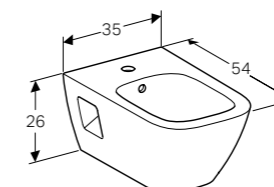

Square wall-mounted bidet
W 35 / D 54 / H 26cm
Hidden water supply connection, visible overflow.
Art. no. 500.218.01.1 **Product Description** White