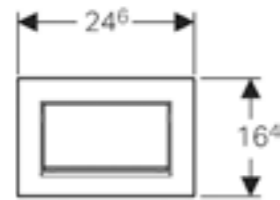

Geberit Sigma30

W 24.6 / D 1.2 / H 16.4cm

Art. no.	Product Description
115.893.KJ.1	Anti-tamper white / gloss chrome
115.893.KX.1	Anti-tamper chrome brushed / gloss chrome
115.893.KY.1	Anti-tamper gloss chrome / chrome brushed
115.893.JT.1	Anti-fingerprint coating / Matt white/gloss chrome/ matt white
115.893.14.1	Anti-fingerprint coating / Matt black /gloss chrome/matt black