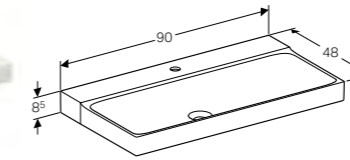

90cm washbasin

W 90 / D 48 / H 8.5cm

Washbasin without overflow, compatible with running waste, can be installed with a washbasin cabinet.

Art. no.	Product Description
500.531.01.1	Centred tap hole
500.532.01.1	Without tap hole