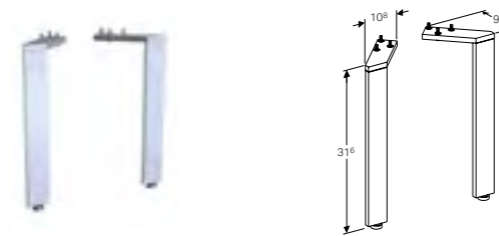

Set of feet for cabinet for slim rim washbasin
W 10.8 / D 9.3 / H 31.6cm
Height-adjustable.
Art. no. 500.657.00.2
Product Description: Gloss chrome-plated