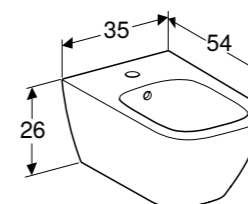

Square wall hung premium shrouded bidet
W 35 / D 54 / H 26cm
Art. no. 500.209.01.1 **Product Description** White