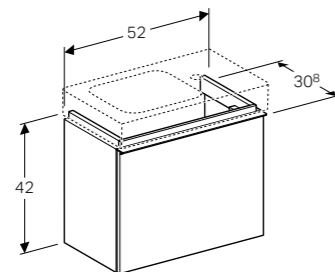

Cabinet for 53cm handrinse basin, with one drawer
W 52 / D 30.8 / H 42cm

Wall-mounted, opening via handle, drawer with SoftClosing mechanism, delivered pre-assembled.

Art. no.	Product Description
840052000	White
841054000	Natural oak
841053000	Lava