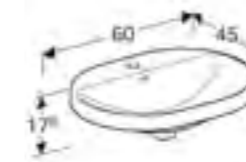

**Elliptic countertop basin**

W 60 / D 40cm

Art. no.	Product Description
500.728.01.2	No tap hole with overflow
500.730.01.2	No tap hole without overflow

**Oval countertop basin**

W 50 / D 40cm

Art. no.	Product Description
500.708.01.2	No tap hole with overflow
500.710.01.2	No tap hole without overflow