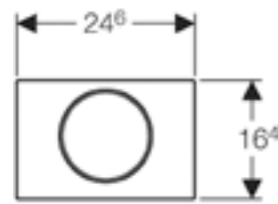

Geberit Sigma10

W 24.6 / D 1.4 / H 16.4cm

Art. no.	Product Description
115.758.KJ.5	White / gloss chrome / white
115.758.KK.5	White / gold-plated / white
115.758.KL.5	White / matt chrome / matt chrome
115.758.KH.5	Gloss chrome / matt chrome / gloss chrome
115.758.KN.5	Matt chrome / gloss chrome / matt chrome
115.758.KM.5	Black / gloss chrome / black
115.758.SN.5	Stainless steel brushed / polished / brushed
115.758.JT.5	Anti-fingerprint coating / Matt white/gloss chrome/ matt white
115.758.14.5	Anti-fingerprint coating / Matt black/gloss chrome/ matt black