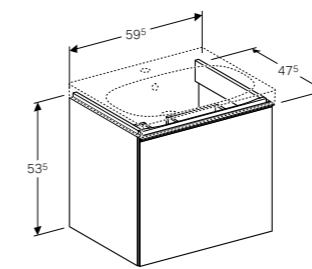

Art. no.	Product Description
500.640.01.2	Centred tap hole

**Cabinet for 60cm washbasin, with one drawer and internal drawer**  
W 59.5 / D 47.5 / H 53.5cm

Wall-mounted, opening via handle, drawer with SoftClosing mechanism, moisture-resistant, delivered pre-assembled.