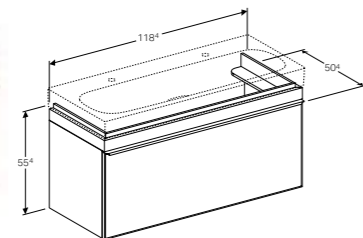

Cabinet for 120cm washbasin, with one SoftClosing mechanism drawer
W 118.4 / D 50.4 / H 55.4cm

Wall-mounted, opening via handle, can be equipped with feet, front panel made of glass, frame made of metal, delivered pre-assembled.

Art. no.	Product Description
500.566.JI.1	Taupe, beige oak
500.566.JJ.1	Black, grey-brown oak