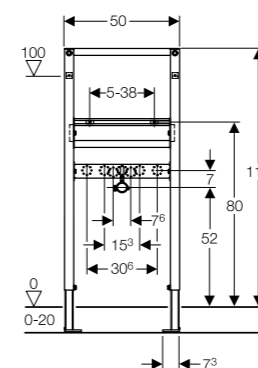

Geberit Duofix frame for washbasin, 112cm deck-mounted tap

Art. no. 111.495.00.1
Product Description With wall brackets, backplate elbows and chrome isolating valves

Geberit Duofix system rail set

Art. no. 111.878.00.1
Product Description 2 x 3m rails