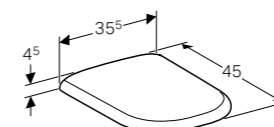

**Art. no.**  
500.576.01.1

**Product Description**  
White

**Half pedestal for square handrinse basins**

W 21.5 / D 23.7 / H 31.5cm

Easy fastening with Geberit fastening set Kerafix.

**Art. no. Product Description**  
500.575.01.1 White