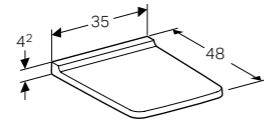

Toilet seat with SoftClosing mechanism

W 35 / D 48 / H 4.2cm

Hinges made of metal, overlapping toilet lid.

Art. no. 500.537.01.1 **Product Description** White