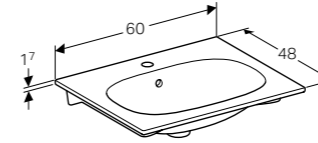

60cm slim rim washbasin
W 60 / D 48 / H 17cm

For mounting on a washbasin cabinet, visible overflow.

Art. no.	Product Description
500.640.01.2	Centred tap hole