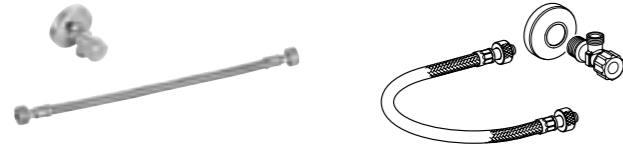

Conventional water supply connection set for Geberit AquaClean WC enhancement solutions
Art. no.
242.553.00.1