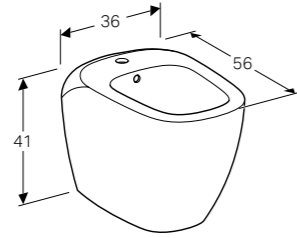

Floor-standing bidet, back-to-wall
W 36 / D 56 / H 41cm
Hidden water supply connection, hidden fastening.
Art. no. 500.538.01.1 **Product Description** White