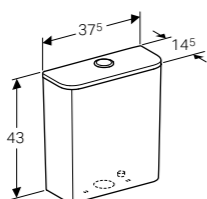

Square exposed cistern, bottom water supply connection

W 37.5 / D 14.5 / H 4.3cm

Close-coupled, dual flush 4/2.6L, water supply connection on the bottom.

Art. no. Product Description
500.214.01.1 White