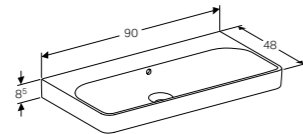

**Cabinet for 75cm washbasin, with two SoftClosing mechanism drawers**

W 73.4 / D 47 / H 61.7cm

Wall-mounted, integrated handles, moisture-resistant, delivered pre-assembled.

**Art. no.** 500.353.00.1 **Product Description** White  
 500.353.JK.1 Lava  
 500.353.JL.1 Sand  
 500.353.JR.1 Walnut