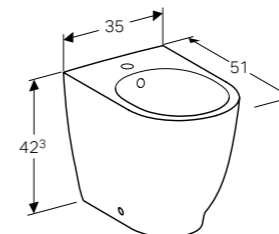

Floor-standing bidet, back-to-wall
W 35 / D 51 / H 42.3cm
Hidden water supply connection, hidden fastening, small projection.
Art. no. 500.603.01.1 **Product Description** White