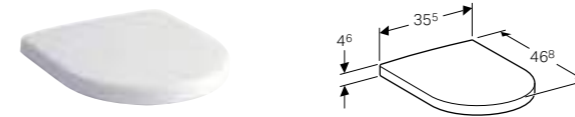

Exposed cistern, bottom water supply connection
W 37.5 / D 14.5 / H 42.5cm
Close-coupled, dual flush, volume 6/4L, water supply connection on the bottom.
Art. no. 500.409.01.1 **Product Description** White

Floor-standing toilet, Rimfree®
W 35.5 / D 56 / H 40.5cm
Back-to-wall, washdown toilet pan, 6/4L, horizontal or vertical outlet, hidden fastening.
Art. no. 214020000 **Product Description** White

Wall-hung toilet
W 35.5 / D 53 / H 23.5cm
Washdown toilet pan, 6/4L or 4/2.6L, with flush rim, hidden fastening.
Art. no. 204000000 **Product Description** White

Wall-hung toilet, Rimfree®
W 35.5 / D 53 / H 23.5cm
Washdown toilet pan 6/4L or 4/2.6L, hidden fastening.
Art. no. 204060000 **Product Description** White

Wall-hung toilet, Rimfree®, small projection
W 35.5 / D 49 / H 22.5cm
Washdown toilet pan, 6/4L or 4/2.6L, hidden fastening.
Art. no. 204070000 **Product Description** White

Toilet seat
W 35.5 / D 46.8 / H 4.6cm
Hinges made of metal, overlapping toilet lid.
Art. no. 5474120000 **Product Description** White
5474130000 **Product Description** White, Softclosing

NEW

Toilet seat
W 35.5 / D 46.8 / H 4.6cm
Soft close seat & cover with quick release hinges.
Art. no. 500.670.01.1 **Product Description** White

Toilet seat, overlapping lid
W 36.6 / D 45 / H 5.1cm
Hinges made of metal with SoftClosing mechanism, slim design, overlapping toilet lid, anti-bacterial.
Art. no. 57950000 **Product Description** White

Floor-standing bidet
W 35.5 / D 56 / H 40cm
Back-to-wall, hidden water supply connection, hidden fastening.
Art. no. 574950000 **Product Description** White

Wall-hung bidet
W 35.5 / D 54 / H 23.5cm
Hidden water supply connection, hidden fastening.
Art. no. 234000000 **Product Description** White