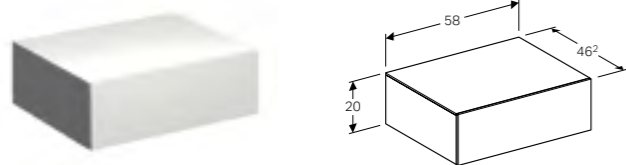

58cm side cabinet with one drawer

W 58 / D 46.2 / H 20cm

Wall-mounted, opened using push-to-open mechanism, moisture-resistant, delivered pre-assembled.

Art. no.	Product Description
500.507.01.1	White
500.507.43.1	Scultura grey
500.507.00.1	Matt grey