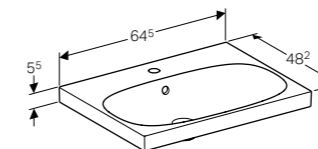

65cm washbasin
W 64.5 / D 48.2 / H 5.5cm

Can be installed with a washbasin cabinet, visible overflow.

Art. no.	Product Description
500.621.01.2	Centred tap hole