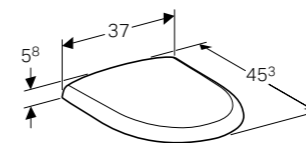

Round toilet seat, overlapping lid

W 37 / D 45.3 / H 5.8cm

Hinges made of metal. Only compatible with 500.215.01.1

Art. no. Product Description
500.231.01.1 White
500.232.01.1 White, SoftClosing