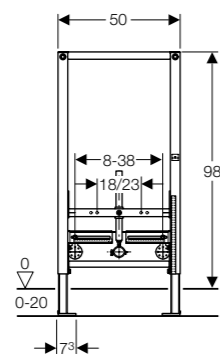

Geberit Duofix frame for bidet, 98cm, Universal

Art. no. 111.544.00.1 **Product Description**
With wall brackets, backplate elbows and chrome isolating valves