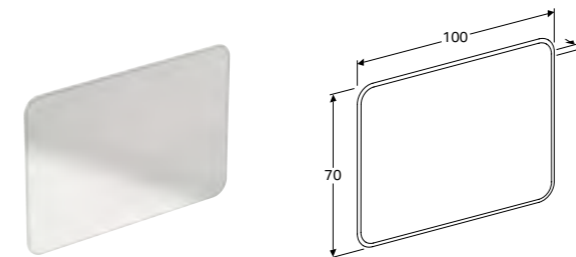

100cm mirror
W 100 / D 3 / H 70cm
LED lighting, indirect lighting, light operated by wall switch, heated rear to prevent mirror steaming up.
Art. no.
824300000