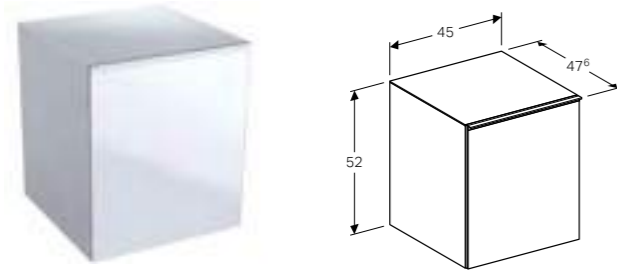

45cm low cabinet with one drawer and internal drawer
W 45 / D 47.6 / H 52cm
Wall-mounted, opening via handle, drawer with SoftClosing mechanism, moisture-resistant, delivered pre-assembled.

Art. no.	Product Description
500.618.01.2	White
500.618.JK.2	Lava
500.618.JL.2	Sand
500.618.16.1	Black