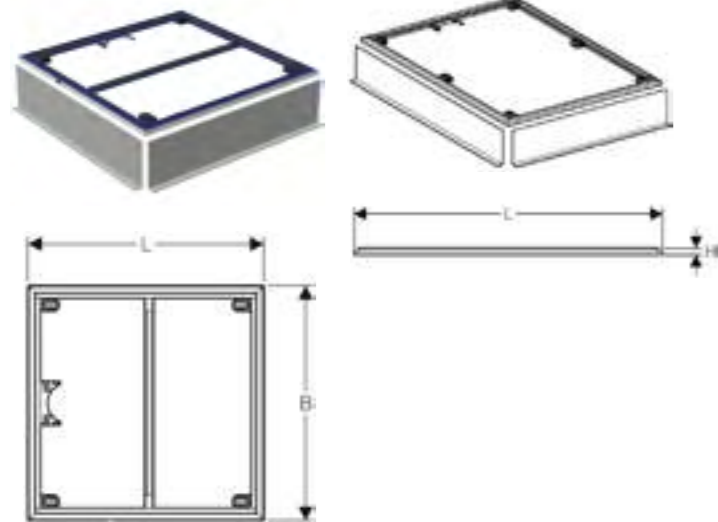

Geberit Setaplano installation frame

Installation frame for Geberit shower surfaces Setaplano.

Art. no.	Product Description
154.460.00.1	Up to 100cm, for 4 feet: B80cm L80cm
154.462.00.1	Up to 100cm, for 4 feet: B80cm L100cm
154.470.00.1	Up to 100cm, for 4 feet: B90cm L90cm
154.471.00.1	Up to 100cm, for 4 feet: B90cm L100cm
154.480.00.1	Up to 100cm, for 4 feet: B100cm L100cm
154.464.00.1	Over 100cm, for 6 feet: B80cm L120cm
154.466.00.1	Over 100cm, for 6 feet: B80cm L140cm
154.467.00.1	Over 100cm, for 6 feet: B80cm L150cm
154.473.00.1	Over 100cm, for 6 feet: B90cm L120cm
154.475.00.1	Over 100cm, for 6 feet: B90cm L140cm
154.482.00.1	Over 100cm, for 6 feet: B100cm L120cm
154.484.00.1	Over 100cm, for 6 feet: B100cm L140cm
154.490.00.1	Over 100cm, for 6 feet: B120cm L120cm

Geberit Setaplano installation set

6 feet installation set for Geberit shower surface Setaplano.

Art. no.	Product Description
154.010.00.1	Depth of water seal 50 mm: d50mm
154.011.00.1	Depth of water seal 50 mm: d56mm
154.012.00.1	Depth of water seal 50 mm: d50/55mm

Art. No.	d Dia (mm)	H (cm)	H1 (cm)	h	L (cm)
154.010.00.1	50	11.5-16.5	11.5	3.3	16.3
154.011.00.1	56	11.5-16.5	11.5	3.3	16.3
154.012.00.1	50/55	11.5-16.5	11.5	3.3	16.3

Geberit Setaplano installation set

4 feet installation set for Geberit shower surface Setaplano.

Art. no.	Product Description
154.013.00.1	Depth of water seal 50 mm: d50mm
154.014.00.1	Depth of water seal 50 mm: d56mm
154.015.00.1	Depth of water seal 50 mm: d50/55mm

Art. No.	d Dia (mm)	H (cm)	H1 (cm)	h	L (cm)
154.013.00.1	50	11.5-16.5	11.5	3.3	16.3
154.014.00.1	56	11.5-16.5	11.5	3.3	16.3
154.015.00.1	50/55	11.5-16.5	11.5	3.3	16.3