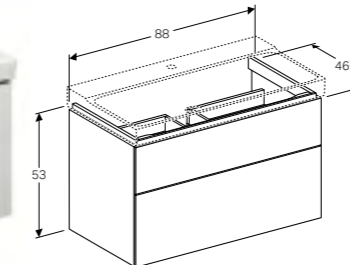

Cabinet for 90cm washbasin, with two drawers

W 88 / D 46.2 / H 53cm

Wall-mounted, opened using push-to-open mechanism, moisture-resistant, LED lighting, delivered pre-assembled.

Art. no.	Product Description
500.509.01.1	White
500.509.43.1	Scultura grey
500.509.00.1	Matt grey