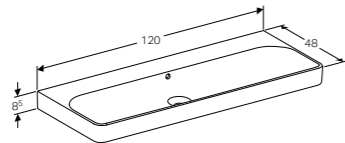

120cm square washbasin
W 120 / D 48 / H 8.5cm

Visible overflow, can be installed with cabinet for washbasin.

Art. no.	Product Description
500.253.01.1	Right and left tap hole
500.226.01.1	Centred tap hole
500.225.01.1	Without tap hole