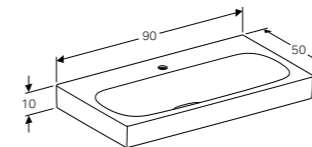

90cm washbasin
W 90 / D 50 / H 10cm

Washbasin without overflow, with ceramic cover cap, available with Clou overflow system or running waste with free outlet, can be installed with a washbasin cabinet.

Art. no.	Product Description
500.547.01.1	Centred tap hole