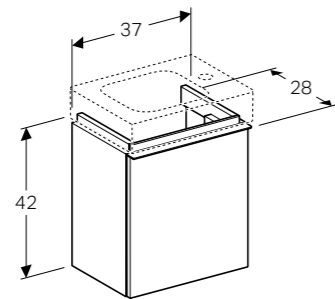

Cabinet for 38cm handrinse basin, with one drawer
W 37 / D 28 / H 42cm

Wall-mounted, handle included, right side hinge, delivered pre-assembled.

Art. no.	Product Description
840037000	White
841039000	Natural oak
841038000	Lava