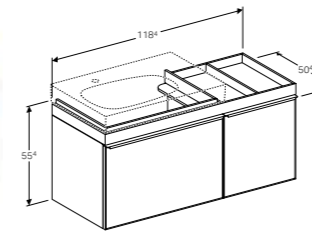

Cabinet for 75cm washbasin, with two drawers and shelf surface
W 118.4 / D 50.4 / H 55.4cm

Wall-mounted, opening via handle, drawer with SoftClosing mechanism, can be equipped with feet, front panel made of glass, frame made of metal, delivered pre-assembled.

Art. no.	Product Description
500.562.JI.1	Taupe, beige oak, right
500.562.JJ.1	Black, grey-brown oak, right
500.563.JI.1	Taupe, beige oak, left
500.563.JJ.1	Black, grey-brown oak, left