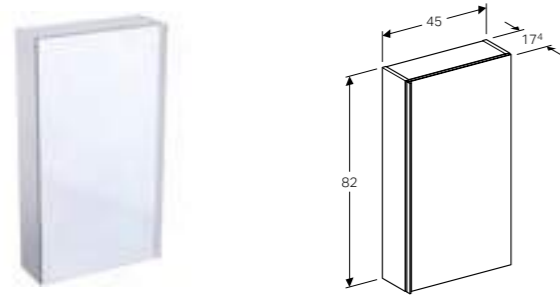

45cm high-level cabinet with one door
W 45 / D 17.4 / H 82cm
Wall-mounted, opening via handle, door with SoftClosing mechanism, with three movable shelves, mirror on inside of door, delivered pre-assembled.

Art. no.	Product Description
500.639.01.2	White
500.639.JK.2	Lava
500.639.JL.2	Sand
500.639.16.1	Black