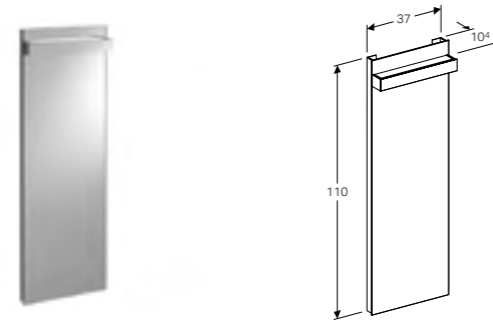

**37cm mirror with functional lighting**  
W 37 / D 10.4 / H 110cm

Mechanical switch, adjustable lamp, LED lighting.

Art. no.	Product Description
840537000	12 W, 234 lm

**60cm mirror with functional lighting**  
W 60 / D 10.4 / H 75cm