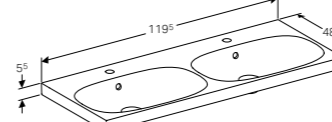

120cm double washbasin

W 119.5 / D 48.2 / H 5.5cm

Can be installed with a washbasin cabinet, visible overflow easy fastening with Geberit washbasin wall fixing EFF1.

Art. no.	Product Description
500.627.01.2	Centred tap hole
500.628.01.2	Without tap hole