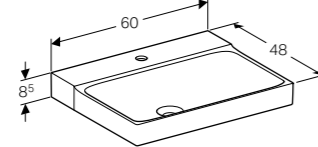

60cm washbasin

W 60 / D 48 / H 8.5cm

Washbasin without overflow, compatible with running waste, can be installed with a washbasin cabinet.

Art. no.	Product Description
500.530.01.1	Centred tap hole