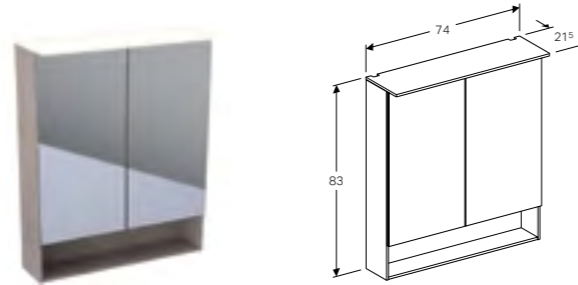

75cm mirror cabinet with functional lighting, two doors
W 74 / D 21.5 / H 83cm
LED lighting, internal lighting, sensor switch, power socket, USB port, mirrored back side, magnification mirror, storage boxes on inside of doors.

Art. no.	Product Description
500.645.00.1	Mystik oak