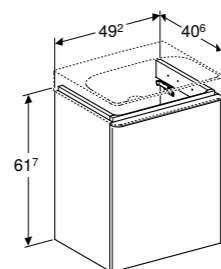

Cabinet for 50cm handrinse basin, with one SoftClosing mechanism door

W 49.2 / D 40.6 / H 61.7cm

Wall-mounted, integrated handle, moisture-resistant, delivered pre-assembled.

Art. no. 500.363.00.1 **Product Description** RH door white
500.363.JK.1 RH door lava
500.363.JL.1 RH door sand
500.363.JR.1 RH door walnut
500.364.00.1 LH door white
500.364.JK.1 LH door lava
500.364.JL.1 LH door sand
500.364.JR.1 LH door walnut

LH - Hinge mounted on left
RH - Hinge mounted on right