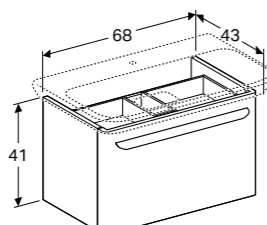

80cm washbasin unit
W 68 / D 43 / H 41cm
Wall-mounted, opening via handle, moisture resistant, delivered pre-assembled.
Art. no. Y824080000 White
Y824081000 Taupe