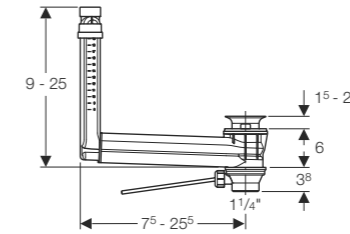

Geberit washbasin connector clou with lever actuation for basins with no overflow

Art. no.
152.018.00.1