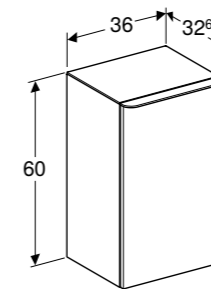

Low cabinet short projection
W 36 / D 32.6 / H 60cm

Art. no.	Product Description
500.359.00.1	RH door white
500.359.JK.1	RH door lava
500.359.JL.1	RH door sand
500.359.JR.1	RH door walnut
500.360.00.1	LH door white
500.360.JK.1	LH door lava
500.360.JL.1	LH door sand
500.360.JR.1	LH door walnut

LH - Hinge mounted on left
RH - Hinge mounted on right