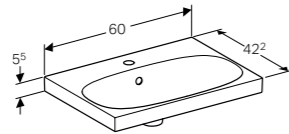

60cm washbasin, small projection
W 60 / D 42.2 / H 5.5cm

Can be installed with a washbasin cabinet, visible overflow.

Art. no.	Product Description
500.631.01.2	Centred tap hole