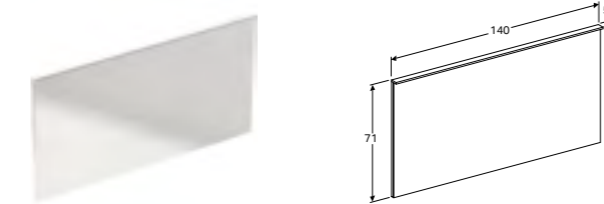

140cm mirror with functional and ambient lighting

W 140 / D 5.5 / H 71cm

Indirect lighting, heated rear to prevent mirror steaming up, touch-sensor switch, dimmable, LED lighting.

Art. no.	Product Description
500.203.00.1	140cm