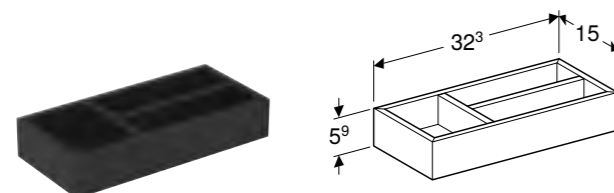

Square drawer insert low
T-partition suitable for Smyle units
Art. no.
500.678.00.1