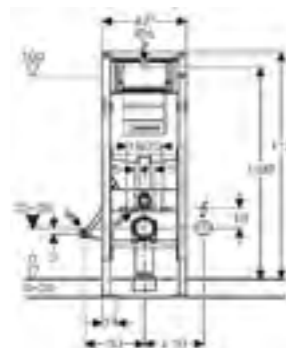

SPECIAL APPLICATIONS

Geberit Duofix WC frame with Sigma cistern 12cm

Art. no. 111.352.00.5
Product Description Less-abled, 112cm
111.399.00.5 Corner, 112cm