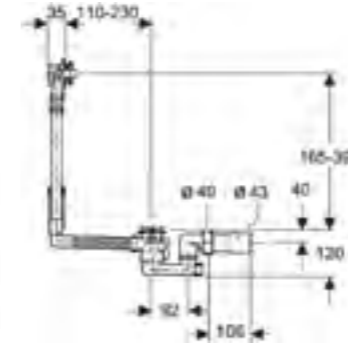

Geberit bathtub drain with turn handle actuation
With ready-to-fit-set and straight connector:
gloss chrome-plated.

Art. no.	Product Description
150.535.21.1	D 52 / L 23cm
150.536.21.1	D 52 / L 70cm