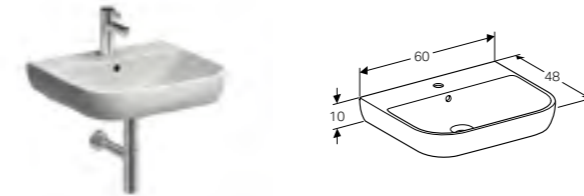

60cm washbasin
W 60 / D 48 / H 10cm
Visible overflow.

Art. no.
500.228.01.1

Product Description
Centred tap hole