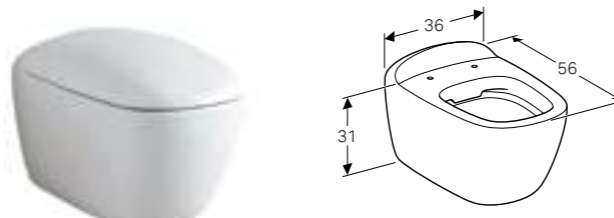

Wall-hung toilet, Rimfree®
W 36 / D 56 / H 31cm

Washdown toilet pan, 6/4L, hidden fastening.

Art. no.	Product Description
500.510.01.1	White