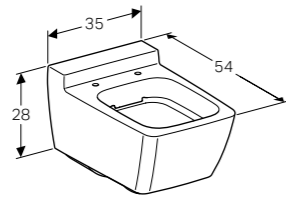

Wall-hung toilet, Rimfree®

W 35 / D 54 / H 28cm

Washdown toilet pan, 6/4L or 4/2.6L, hidden fastening.

Art. no. 500.500.01.1 **Product Description** White