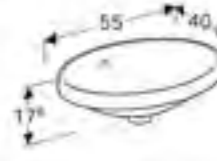

Oval countertop basin

W 55 / D 40cm

Art. no.	Product Description
500.716.01.2	No tap hole with overflow
500.718.01.2	No tap hole without overflow