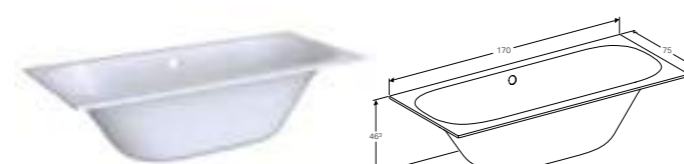

170cm rectangular bathtub, duo, with set of feet
W 170 / D 75 / H 46.3cm
Built-in bathtub, suitable for two persons, slim rim, centred outlet.
Art. no. 554.003.01.1 **Product Description** White