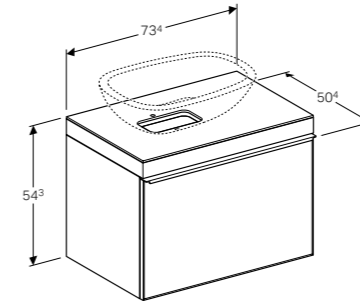

75cm cabinet for lay-on washbasin, with one SoftClosing mechanism drawer
W 73.4 / D 50.4 / H 54.3cm

Wall-mounted, opening via handle, front panel made of glass, can be equipped with feet, cover plate made of glass, frame made of metal, delivered pre-assembled.

Art. no.	Product Description
500.558.JI.1	Taupe, beige oak
500.558.JJ.1	Black, grey-brown oak