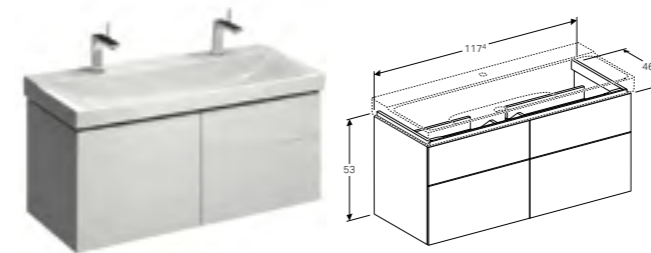

Cabinet for 120cm washbasin, with four drawers

W 117.4 / D 46.2 / H 53cm

Wall-mounted, opened using push-to-open mechanism, moisture-resistant, LED lighting, delivered pre-assembled.

Art. no.	Product Description
500.518.01.1	White
500.518.43.1	Scultura grey
500.518.00.1	Matt grey

NEW