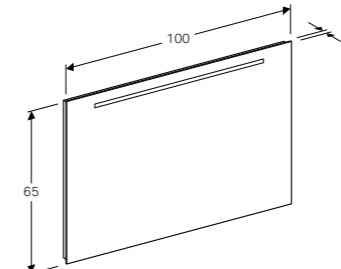

Mirror with functional side lighting 40 / 50 / 60 / 70 / 80 / 90cm

100cm mirror with functional lighting from the top
W 100 / D 3.6 / H 65cm
Mechanical switch, LED lighting.
Art. no.
500.584.00.1