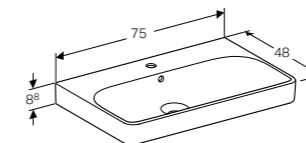

75cm square washbasin

W 75 / D 48 / H 8.8cm

Visible overflow, can be installed with cabinet for basin.

Art. no. 500.249.01.1 **Product Description** Centred tap hole