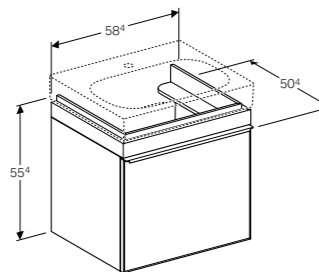

Cabinet for 60cm washbasin, with one SoftClosing mechanism drawer
W 58.4 / D 50.4 / H 55.4cm

Wall-mounted, opening via handle, can be equipped with feet, front panel made of glass, frame made of metal, delivered pre-assembled.

Art. no.	Product Description
500.556.JI.1	Taupe, beige oak
500.556.JJ.1	Black, grey-brown oak