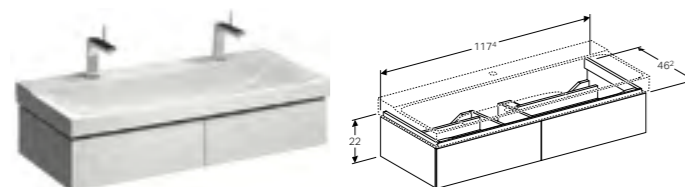

Cabinet for 120cm washbasin, with two drawers

W 117.4 / D 46.2 / H 22cm

Wall-mounted, opened using push-to-open mechanism, moisture-resistant, LED lighting, delivered pre-assembled.

Art. no.	Product Description
500.517.01.1	White
500.517.43.1	Scultura grey
500.517.00.1	Matt grey, siphon cut out right