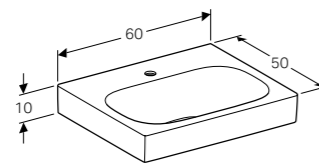

60cm washbasin
W 60 / D 50 / H 10cm

Washbasin without overflow, with ceramic cover cap, available with Clou overflow system or running waste with free outlet, can be installed with a washbasin cabinet.

Art. no.	Product Description
500.544.01.1	Centred tap hole