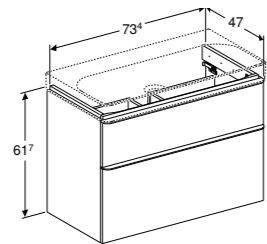

**Cabinet for 120cm double washbasin, with two SoftClosing mechanism drawers**  
W 116.8 / D 49 / H 62.5cm

Wall-mounted, integrated handles, moisture-resistant, delivered pre-assembled.

Art. no.	Product Description
500.356.00.1	White
500.356.JK.1	Lava
500.356.JL.1	Sand
500.356.JR.1	Walnut