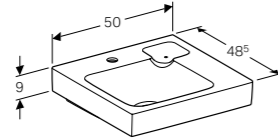

Wall-mounted, opening via handle, drawer with SoftClosing mechanism, delivered pre-assembled.

Art. no.	Product Description
840045000	White
841047000	Natural oak
841046000	Lava

**50cm handrinse basin with shelf surface and decorative dish**  
W 50 / D 48.5 / H 9cm