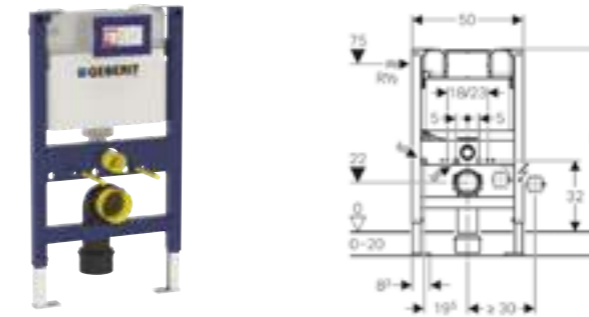

Art. no.	Product Description
109.721.00.2	Installation height 79cm

GEBERIT FRAMES

**Geberit Duofix WC frame with Omega cistern 12cm**

Art. no.	Product Description
111.004.00.1	Installation height 82cm
111.031.00.1	Installation height 98cm
111.061.00.1	Installation height 112cm