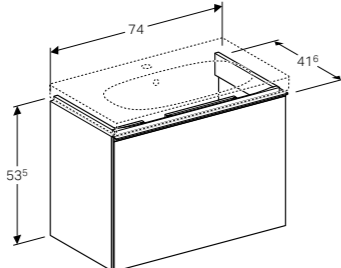

Cabinet for 75cm washbasin, with one drawer and internal drawer, small projection
W 74 / D 41.6 / H 53.5cm

Wall-mounted, opening via handle, drawer with SoftClosing mechanism, moisture-resistant, delivered pre-assembled.

Art. no.	Product Description
500.615.01.2	White
500.615.JK.2	Lava
500.615.JL.2	Sand
500.615.16.1	Black