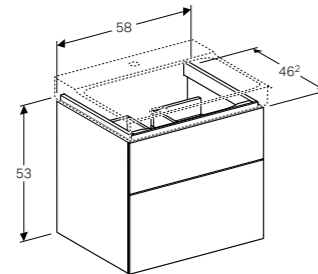

Cabinet for 60cm washbasin, with two drawers

W 58 / D 46.2 / H 53cm

Wall-mounted, opened using push-to-open mechanism, moisture-resistant, LED lighting, delivered pre-assembled.

Art. no.	Product Description
500.506.01.1	White
500.506.43.1	Scultura grey
500.506.00.1	Matt grey