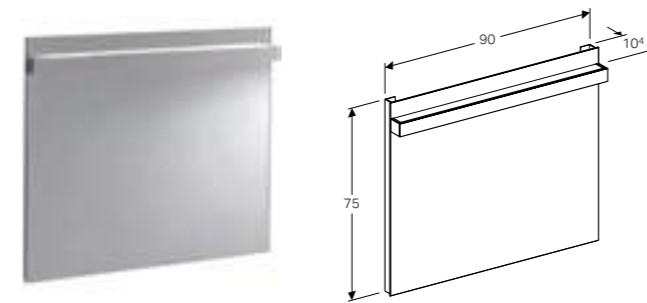

90cm mirror with functional lighting
W 90 / D 10.4 / H 75cm

Mechanical switch, adjustable lamp, LED lighting.

Art. no.	Product Description
840790000	30 W, 768 lm