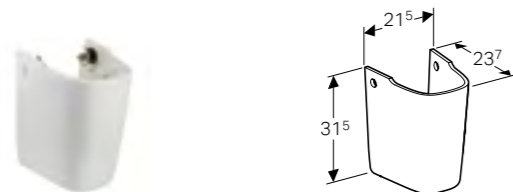

Half pedestal for square handrinse basins

W 21.5 / D 23.7 / H 31.5cm

Easy fastening with Geberit fastening set Kerafix.

Art. no. Product Description
500.575.01.1 White

Toilet seat, overlapping lid

W 35.5 / D 45 / H 4.5cm

Hinges made of metal. Not compatible with 500.215.01.1

Art. no. Product Description
500.235.01.1 White
500.236.01.1 White, SoftClosing