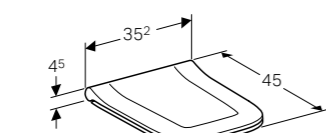

Square toilet seat, sandwich shape
W 35.2 / D 45 / H 4.5cm
Hinges made of metal, slim design. Only compatible with 500.200.01.1
Art. no. 500.239.01.1 **Product Description** White
500.240.01.1 White, SoftClosing