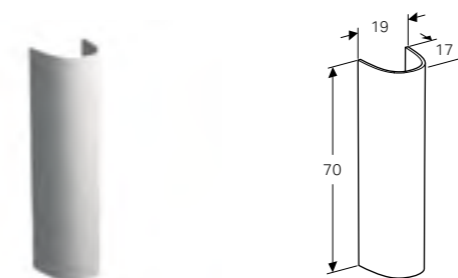

**Art. no.**  
500.248.01.1

**Product Description**  
Centred tap hole

**Full pedestal**  
W 19 / D 17 / H 70cm  
For use with round washbasins 55cm-70cm.  
**Art. no.**  
500.341.01.1

**Product Description**  
White