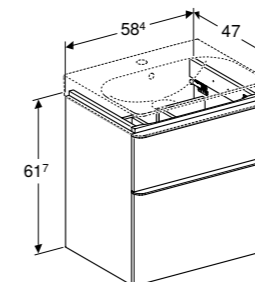

Cabinet for 60cm washbasin, with two SoftClosing mechanism drawers

W 56.8 / D 49 / H 62.5cm

Wall-mounted, integrated handles, moisture-resistant, delivered pre-assembled.

Art. no. 500.352.00.1 **Product Description** White
500.352.JK.1 Lava
500.352.JL.1 Sand
500.352.JR.1 Walnut