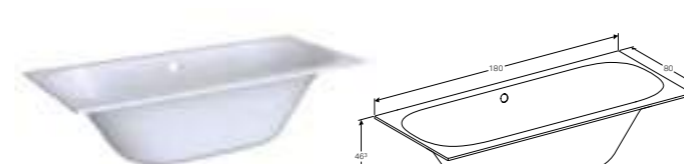

180cm rectangular bathtub, duo, with set of feet
W 180 / D 80 / H 46.3cm
Built-in bathtub, suitable for two persons, slim rim, centred outlet.
Art. no. 554.004.01.1 **Product Description** White