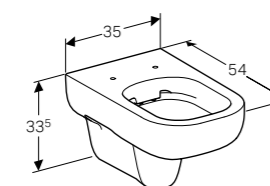

Wall-hung toilet, Rimfree®

W 35 / D 54 / H 33.5cm

Washdown toilet pan, 6/4L or 4/2.6L.

Art. no. Product Description
500.210.01.1 White