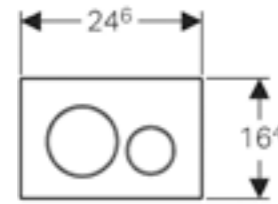

Geberit Sigma20

W 24.6 / D 1.2 / H 16.4cm

Art. no.	Product Description
115.882.KJ.1	White / gloss chrome / white
115.882.KK.1	White / gold-plated / white
115.882.KL.1	White / matt chrome / matt chrome
115.882.KH.1	Gloss chrome / matt chrome / gloss chrome
115.882.KN.1	Matt chrome / gloss chrome / matt chrome
115.882.KM.1	Black / gloss chrome / black
115.882.SN.1	Stainless steel brushed / polished / brushed
115.882.JQ.1	Anti-fingerprint coating / Matt chrome/gloss chrome/matt chrome
115.882.JT.1	Anti-fingerprint coating / Matt white/gloss chrome/ matt white
115.882.14.1	Anti-fingerprint coating / Matt black/gloss chrome/ matt black