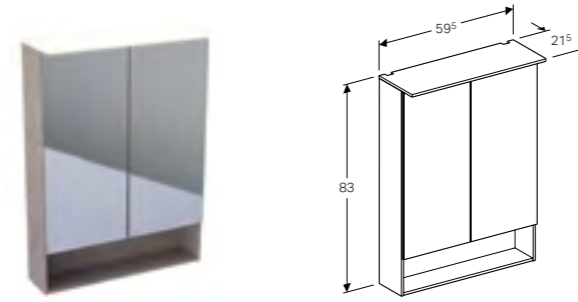

60cm mirror cabinet with functional lighting, two doors
W 59.5 / D 21.5 / H 83cm
LED lighting, internal lighting, sensor switch, power socket, USB port, mirrored back side, magnification mirror, storage boxes on inside of doors.

Art. no.	Product Description
500.644.00.1	Mystik oak