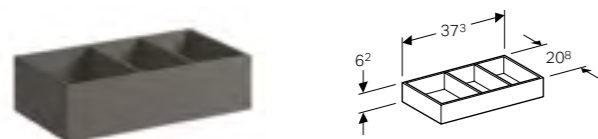

38cm organising box

W 37.3 / D 20.8 / H 6.2cm

Can be combined with side cabinet with two drawers.

Art. no.	Product Description
500.527.00.1	H-partition