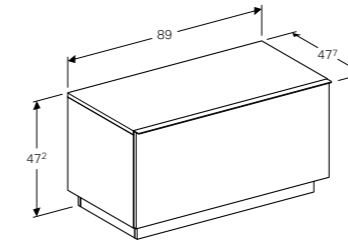

90cm low cabinet with one drawer, floor-standing
W 89 / D 47.7 / H 47.2cm

Opening via handle, drawer with SoftClosing mechanism, delivered pre-assembled.

Art. no.	Product Description
840090000	White
841092000	Natural oak
841091000	Lava