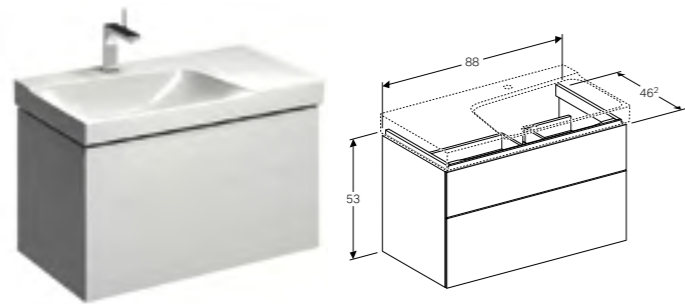

Cabinet for 90cm washbasin, with two drawers

W 88 / D 46.2 / H 53cm

Wall-mounted, opened using push-to-open mechanism, moisture-resistant, LED lighting, delivered pre-assembled.

Art. no.	Product Description
500.515.01.1	White, siphon cut out left
500.515.43.1	Scultura grey, siphon cut out left
500.515.00.1	Matt grey, siphon cut out left