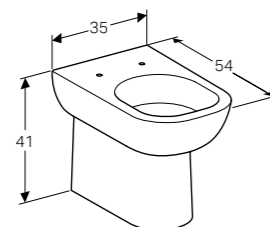

**Art. no. Product Description**  
500.214.01.1 White

**Round toilet seat, overlapping lid**

W 37 / D 45.3 / H 5.8cm

Hinges made of metal. Only compatible with 500.215.01.1

**Art. no. Product Description**  
500.231.01.1 White  
500.232.01.1 White, SoftClosing