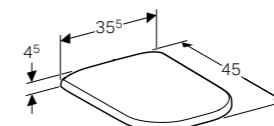

Square toilet seat, overlapping lid

W 35.5 / D 45 / H 4.5cm

Hinges made of metal. Not compatible with 500.200.01.1

Art. no. Product Description
500.234.01.1 White
500.233.01.1 White, SoftClosing