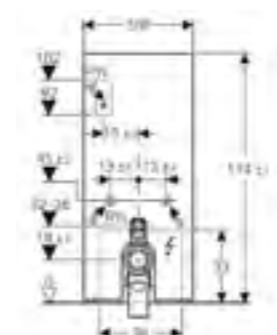

Geberit Monolith Plus
W 50.5 / D 10.6 / H 114cm
Floor-standing toilet, height 114cm.

Art. no.	Product Description
131.233.SJ.5	Black
131.233.SQ.5	Umber
131.233.TG.5	Sand
131.233.SI.5	White