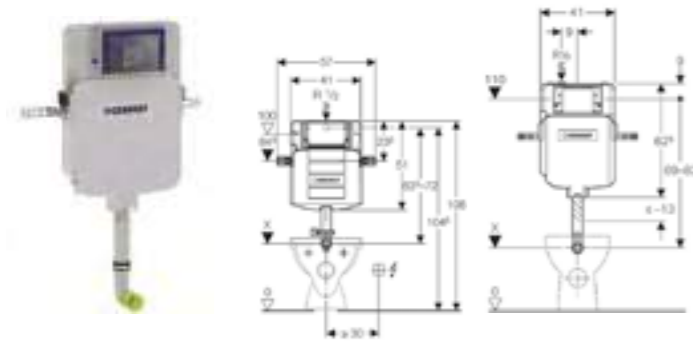

GEBERIT CISTERNS

Geberit Sigma concealed cistern, 6/3 litres

Art. no.	Product Description
109.792.00.1	8cm cistern, installation height 120cm
109.309.00.5	12cm cistern, installation height 108cm