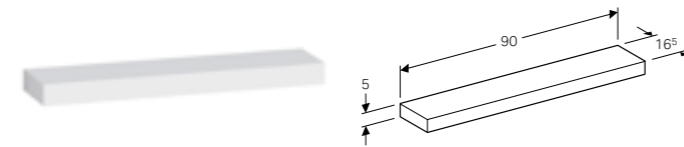

**60cm wall shelf**  
W 60 / D 16.5 / H 5cm

Art. no.	Product Description
840960000	White
841962000	Natural oak
841961000	Lava

**90cm wall shelf**  
W 90 / D 16.5 / H 5cm

Art. no.	Product Description
840990000	White
841992000	Natural oak
841991000	Lava