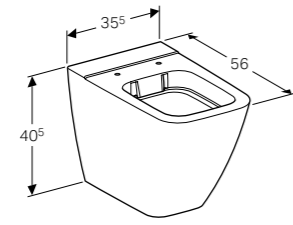

Square floor-standing toilet, Rimfree®
W 35.5 / D 56 / H 40.5cm
Back-to-wall, washdown toilet pan, 6/4L, horizontal or vertical outlet, hidden fastening.
Art. no.   **Product Description**
211910000   White