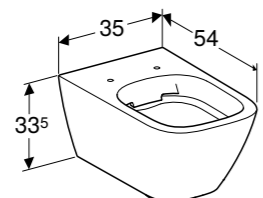

Square wall hung premium shrouded WC, Rimfree®
W 35 / D 54 / H 33.5cm
Washdown toilet pan, 6/4L.
Art. no. 500.208.01.1 **Product Description** White