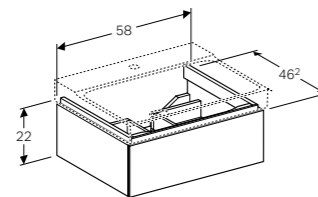

W 88 / D 46.2 / H 53cm

Wall-mounted, opened using push-to-open mechanism, moisture-resistant, LED lighting, delivered pre-assembled.

Art. no.	Product Description
500.509.01.1	White
500.509.43.1	Scultura grey
500.509.00.1	Matt grey