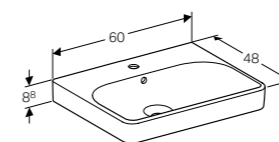

60cm square washbasin

W 60 / D 48 / H 8.8cm

Visible overflow, can be installed with cabinet for basin.

Art. no. 500.229.01.1 **Product Description** Centred tap hole