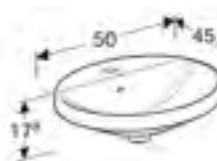

Oval countertop basin

W 50 / D 45cm

Art. no.	Product Description
500.712.01.2	One tap hole with overflow
500.714.01.2	One tap hole without overflow