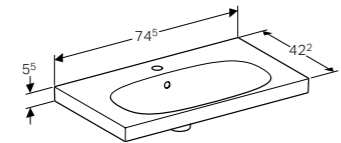

75cm washbasin, small projection, shelf surface
W 74.5 / D 42.2 / H 5.5cm

Can be installed with a washbasin cabinet, visible overflow.

Art. no.	Product Description
500.632.01.2	Centred tap hole