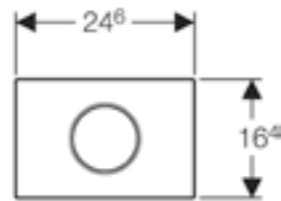

FLUSH PLATES

TOUCHLESS

Geberit Sigma10 touchless
W 26.4 / D 1.4 / H 16.4cm
Battery powered version also available.

Art. no.	Product Description
115.907.KJ.1	White / gloss chrome
115.907.KK.1	White / gold-plated
115.907.KL.1	White / matt chrome
115.907.KN.1	Matt chrome / gloss chrome
115.907.KH.1	Gloss chrome / matt chrome
115.907.KM.1	Black / gloss chrome
115.907.SN.1	Stainless steel brushed / polished