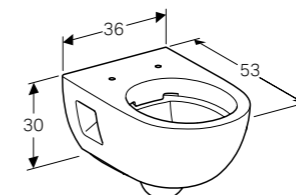

Round wall-hung toilet, opening for wall mounting, Rimfree®

W 36 / D 53 / H 30cm

Washdown toilet pan, 6/4L or 4/2.6L.

Art. no. Product Description
500.215.01.1 White