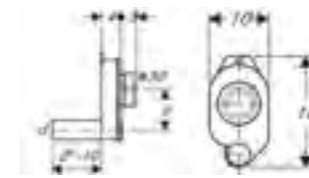

**Art. no.**  
500.123.00.1

**Geberit waste outlet for waterless urinals white**

<b>Art. no.</b>	<b>Product Description</b>
500.124.01.1	White
500.126.00.1	Chrome

**Geberit urinal trap for urinals with rear outlet white**