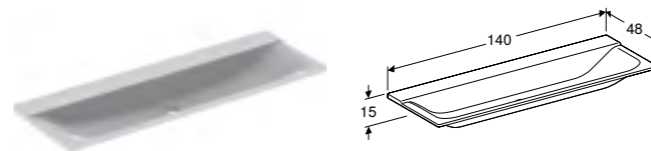

140cm Varicor washbasin

W 140 / D 48 / H 15cm

Art. no.	Product Description
500.276.00.1	Without tap hole
500.277.00.1	Two tap hole

NEW