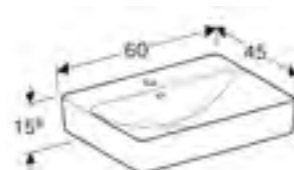

Rectangle lay-on basin

W 60 / D 45cm

Art. no. 500.780.01.2 **Product Description** One tap hole with overflow
500.781.01.2 One tap hole without overflow