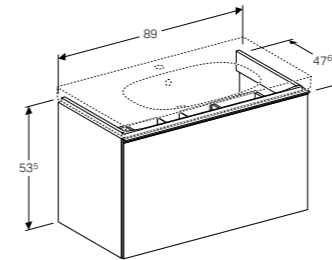

Art. no.	Product Description
500.625.01.2	Centred tap hole
500.626.01.2	Without tap hole

**75cm slim rim washbasin**

W 74.5 / D 48 / H 1.7cm

For mounting on a washbasin cabinet, visible overflow.

Art. no.	Product Description
500.641.01.2	Centred tap hole