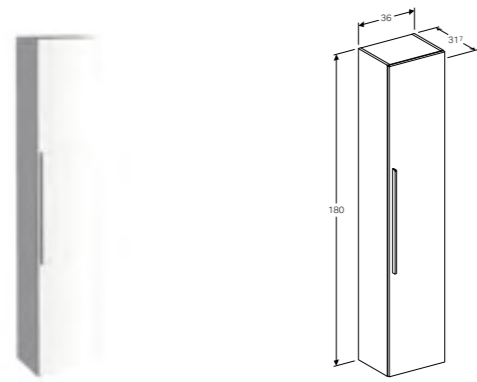

180cm tall cabinet with one door
W 36 / D 31.7 / H 180cm

Wall-mounted, opening via handle, with one fixed shelf, with four movable shelves, left or right hinge side, delivered pre-assembled.

Art. no.	Product Description
840000000	White
841002000	Natural oak
841001000	Lava