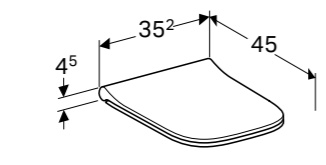

Square toilet seat, slim
W 35.2 / D 45 / H 4.5cm
Soft close seat & cover with quick release hinges to suit premium WC (wrap over)
Art. no. 500.687.01.1 **Product Description** White