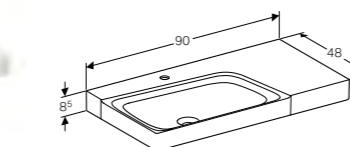

90cm washbasin with shelf surface

W 90 / D 48 / H 8.5cm

Washbasin without overflow, compatible with running waste, can be installed with a washbasin cabinet.

Art. no.	Product Description
500.533.01.1	Left tap hole, shelf space right
500.534.01.1	Without tap hole, shelf space right