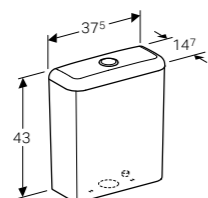

Exposed cistern, bottom water supply connection

W 37.5 / D 14.7 / H 4.3cm

Close-coupled, dual flush 4/2.6L, water supply connection on the bottom.

Art. no. Product Description
500.219.01.1 White