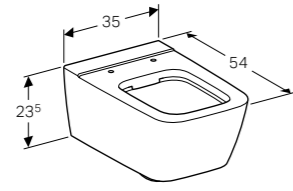

**Square wall-hung toilet, Rimfree®**  
 W 35 / D 54 / H 23.5cm  
 Washdown toilet pan, 6/4L or 4/2.6L, hidden fastening.  
**Art. no.**      **Product Description**  
 201950000      White

**Square toilet seat**  
 W 36.5 / D 44.9 / H 4.7cm  
 Hinges made of metal, overlapping toilet lid.  
**Art. no.**      **Product Description**  
 571900000      White  
 571910000      White, SoftClosing