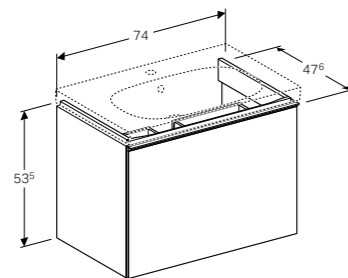

Cabinet for 75cm washbasin, with one drawer and internal drawer

W 74 / D 47.6 / H 53.5cm

Wall-mounted, opening via handle, drawer with SoftClosing mechanism, moisture-resistant, delivered pre-assembled.

Art. no.	Product Description
500.611.01.2	White
500.611.JK.2	Lava
500.611.JL.2	Sand
500.611.16.1	Black