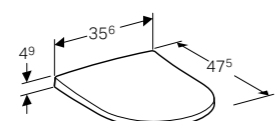

SoftClosing

Flush volume

Moisture resistant

Ground clearance

QuickRelease

**Toilet seat**  
W 35.6 / D 47.5 / H 4.9cm  
Hinges made of metal, overlapping toilet lid, slim design.  
**Art. no.** 500.604.01.1 **Product Description** White