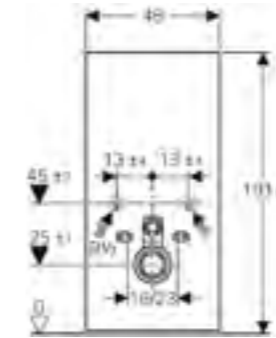

Geberit Monolith
W 48.2 / D 10.6 / H 101cm
Wall-hung toilet, height 101cm.

Art. no.	Product Description
131.021.SJ.5	Black
131.021.SQ.5	Umber
131.021.TG.5	Sand
131.021.SI.5	White
131.021.SL.5	Mint