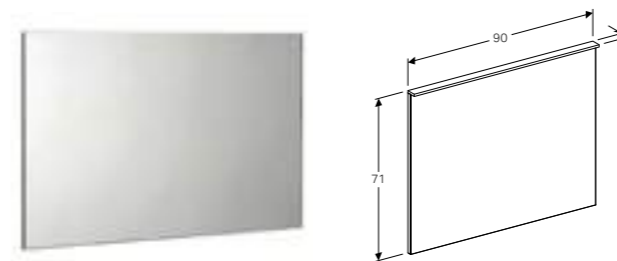

Art. no.	Product Description
500.521.00.1	60cm

**58cm glass shelf**

W 58 / D 45 / H 0.8cm

Can be combined with side cabinet with one drawer.

Art. no.	Product Description
500.524.00.1	58cm

**90cm mirror with functional and ambient lighting**