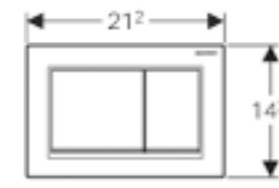

Geberit Omega30

W 21.2 / D 1 / H 14.2cm

Art. no.	Product Description
115.080.KJ.1	White / gloss chrome / white
115.080.KK.1	White / gold-plated / white
115.080.KL.1	White / matt chrome / matt chrome
115.080.KH.1	Gloss chrome / matt chrome / gloss chrome
115.080.KN.1	Matt chrome / gloss chrome / matt chrome
115.080.KM.1	Black / gloss chrome / black