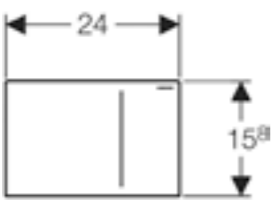

Geberit Sigma70

W 24 / D 0.4 / H 15.8cm

For Sigma 12cm cistern.

Art. no.	Product Description
115.621.SI.1	White glass
115.621.SQ.1	Umber glass
115.621.SJ.1	Black glass
115.621.00.1	Customisation
115.621.FW.1	Stainless steel brushed