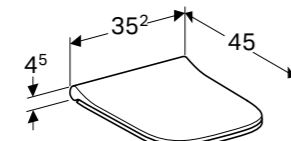

**Square wall-hung toilet, opening for wall mounting, Rimfree®**  
W 35 / D 54 / H 33.5cm  
Washdown toilet pan, 6/4L.  
**Art. no.** 500.200.01.1 **Product Description** White

**Square slim soft close seat & cover with quick release hinges to suit premium WC (wrap over)**  
Hinges made of metal, slim design, overlapping lid, quick release  
**Art. no.** 500.687.01.1 **Product Description** White