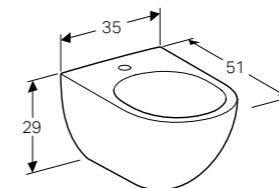

Wall-hung bidet
W 35 / D 51 / H 29cm
Hidden water supply connection, hidden fastening.
Art. no. 500.601.01.1 **Product Description** White