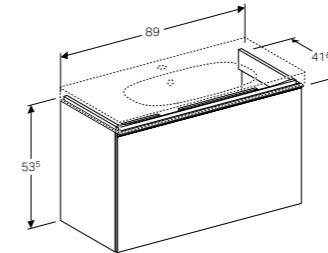

Cabinet for 90cm washbasin, with one drawer and internal drawer, small projection
W 89 / D 41.6 / H 53.5cm

Wall-mounted, opening via handle, drawer with SoftClosing mechanism, moisture-resistant, delivered pre-assembled.

Art. no.	Product Description
500.616.01.2	White
500.616.JK.2	Lava
500.616.JL.2	Sand
500.616.16.1	Black