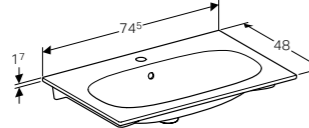

75cm slim rim washbasin

W 74.5 / D 48 / H 1.7cm

For mounting on a washbasin cabinet, visible overflow.

Art. no.	Product Description
500.641.01.2	Centred tap hole