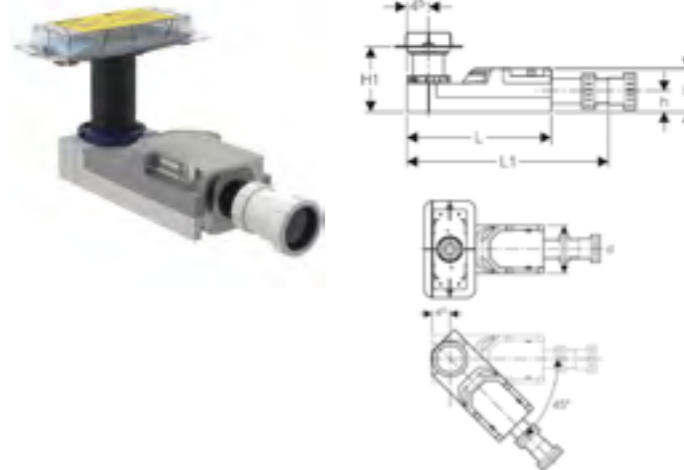

CLEANLINE

Installation set for Geberit shower channels of the CleanLine series

Art. no.	Product Description
154.154.00.1	Floor construction height from 90mm

d, ø	Outer diameter	5.5cm
B	Width	13cm
H	Height	9cm
H1	Height	9-20cm
h	Height, partial diameter	4.2cm
L	Length	30cm
L1	Length	35.8cm