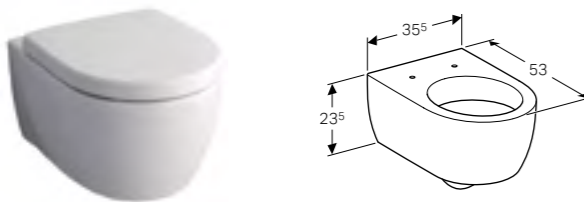

Wall-hung toilet
W 35.5 / D 53 / H 23.5cm
Washdown toilet pan, 6/4L or 4/2.6L, with flush rim, hidden fastening.
Art. no. 204000000 **Product Description** White