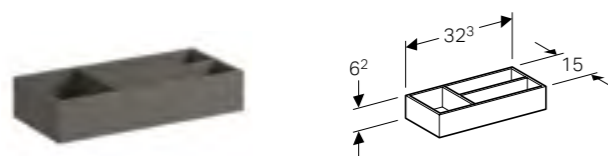

**45cm glass shelf**

W 45 / D 45 / H 0.8cm

Can be combined with side cabinet with two drawers.

Art. no.	Product Description
500.523.00.1	45cm

**33cm organising box with T-partition**

W 32.3 / D 15 / H 6.2cm