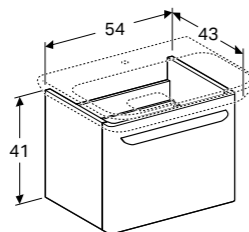

65cm washbasin unit
W 54 / D 43 / H 41cm
Wall-mounted, opening via handle, moisture resistant, delivered pre-assembled.
Art. no. Y824065000 White
824066000 Taupe