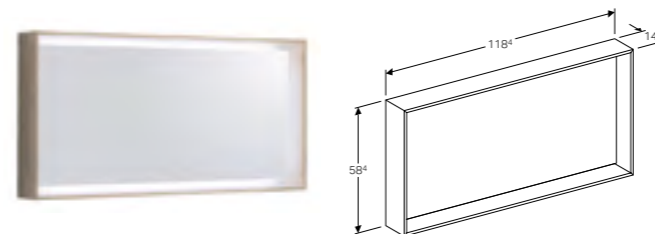

120cm mirror with ambient lighting
W 118.4 / D 14 / H 58.4cm

Mirror surface with LED light strip integrated in frame, light operated by wall switch, frame made of wood.

Art. no.	Product Description
500.570.JI.1	Beige Oak
500.570.JJ.1	Grey-brown Oak