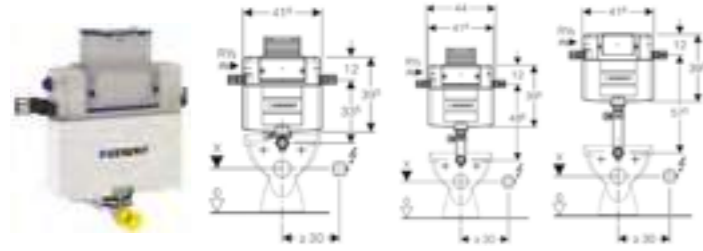

Geberit Omega concealed cistern 12cm, 6/3 litres

Art. no.	Product Description
109.041.00.1	Installation height 82cm
109.051.00.1	Installation height 98cm
109.061.00.1	Installation height 106cm