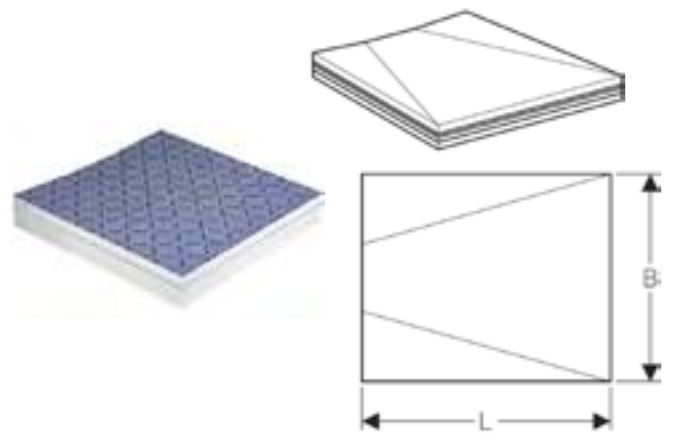

WALL DRAIN

Geberit wall drain

The Geberit wall drain is available in different designs to match your bathroom.

Art. no.	Product Description
457.538.00.1	Geberit Kombifix frame for shower, with wall drain, floor construction height from 90cm

Accessories

154.340.FW.1	Collector profile for Geberit wall drain for shower: L115cm

Ready-to-fit set

154.336.FW.1	Ready-to-fit set for Geberit wall drain, made of stainless steel
154.337.FW.1	Ready-to-fit set for Geberit wall drain, made of stainless steel, screwable
154.335.11.1	Ready-to-fit set for Geberit wall drain, made of plastic, white
154.335.21.1	Ready-to-fit set for Geberit wall drain, made of plastic, gloss chrome
154.338.00.1	Ready-to-fit set for Geberit wall drain, tile-bearing, without frame
154.339.00.1	Ready-to-fit set for Geberit wall drain, tile-bearing, multi-piece

Shower board

154.252.00.1	Geberit shower board, tile-bearing, with V-slope: B90cm L90cm
154.253.00.1	Geberit shower board, tile-bearing, with V-slope: B100cm L100cm
154.254.00.1	Geberit shower board, tile-bearing, with V-slope: B90cm L120cm
154.255.00.1	Geberit shower board, tile-bearing, with V-slope: B100cm L120cm
154.265.00.1	Geberit shower board, tile-bearing, with L-slope
154.248.00.1	Extension for Geberit shower board

CLEANLINE

Installation set for Geberit shower channels of the CleanLine series

Art. no.	Product Description
154.154.00.1	Floor construction height from 90mm

d, ø	Outer diameter	5.5cm
B	Width	13cm
H	Height	9cm
H1	Height	9-20cm
h	Height, partial diameter	4.2cm
L	Length	30cm
L1	Length	35.8cm

Geberit CleanLine20