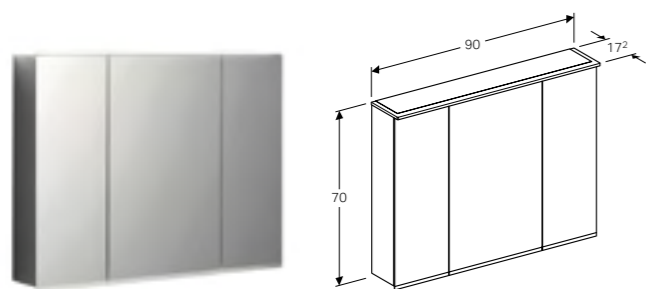

Option plus 90cm mirror cabinet with functional and ambient lighting, three doors
W 90 / D 17.2 / H 70cm

LED lighting, indirect lighting, touch-sensor switch for the upper light, touch-sensor switch for the bottom light, power socket, USB port, mirrored body, mirrored back side, doors mirrored on both sides, movable shelves. The Option Plus mirror cabinets also include a magnetic accessory holder.

Art. no.
500.596.P5.1