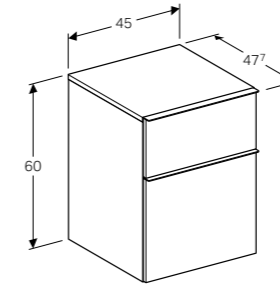

45cm side cabinet with two drawers
W 45 / D 47.7 / H 60cm

Wall-mounted, opening via handle, drawer with SoftClosing mechanism, delivered pre-assembled.

Art. no.	Product Description
840045000	White
841047000	Natural oak
841046000	Lava