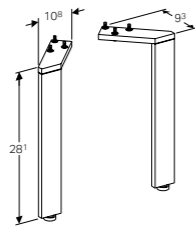

Set of feet
W 10.8 / D 9.3 / H 28.1cm
Height-adjustable.
Art. no. 500.658.00.2 **Product Description** Gloss chrome-plated