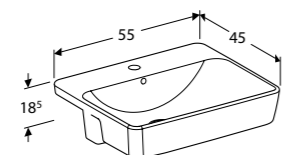

Round semi-recessed basin

Dia 50cm

Art. no. 500.782.01.2 **Product Description** One tap hole with overflow
500.783.01.2 Two tap hole with overflow

NEW

Semi recessed square basin

55cm

Art. no. 500.681.01.1 **Product Description** One tap hole with overflow