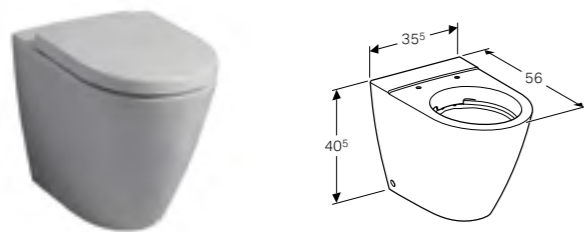

Floor-standing toilet, Rimfree®
W 35.5 / D 56 / H 40.5cm
Back-to-wall, washdown toilet pan, 6/4L, horizontal or vertical outlet, hidden fastening.
Art. no. 214020000 **Product Description** White