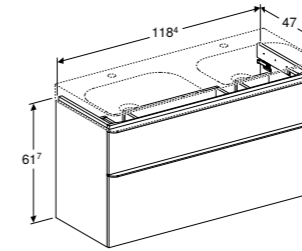

Cabinet for 120cm double washbasin, with two SoftClosing mechanism drawers
W 116.8 / D 49 / H 62.5cm

Wall-mounted, integrated handles, moisture-resistant, delivered pre-assembled.

Art. no.	Product Description
500.356.00.1	White
500.356.JK.1	Lava
500.356.JL.1	Sand
500.356.JR.1	Walnut