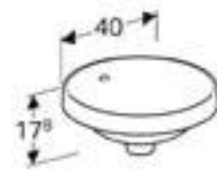

Round countertop basin

Dia 40cm

Art. no.	Product Description
500.700.01.2	No tap hole with overflow
500.702.01.2	No tap hole without overflow