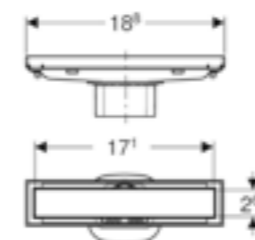

WALL DRAIN

Geberit wall drain

The Geberit wall drain is available in different designs to match your bathroom.

Art. no.	Product Description
457.538.00.1	Geberit Kombifix frame for shower, with wall drain, floor construction height from 90cm

Accessories

154.340.FW.1	Collector profile for Geberit wall drain for shower: L115cm

Ready-to-fit set

154.336.FW.1	Ready-to-fit set for Geberit wall drain, made of stainless steel
154.337.FW.1	Ready-to-fit set for Geberit wall drain, made of stainless steel, screwable
154.335.11.1	Ready-to-fit set for Geberit wall drain, made of plastic, white
154.335.21.1	Ready-to-fit set for Geberit wall drain, made of plastic, gloss chrome
154.338.00.1	Ready-to-fit set for Geberit wall drain, tile-bearing, without frame
154.339.00.1	Ready-to-fit set for Geberit wall drain, tile-bearing, multi-piece

Shower board

154.252.00.1	Geberit shower board, tile-bearing, with V-slope: B90cm L90cm
154.253.00.1	Geberit shower board, tile-bearing, with V-slope: B100cm L100cm
154.254.00.1	Geberit shower board, tile-bearing, with V-slope: B90cm L120cm
154.255.00.1	Geberit shower board, tile-bearing, with V-slope: B100cm L120cm
154.265.00.1	Geberit shower board, tile-bearing, with L-slope
154.248.00.1	Extension for Geberit shower board

CLEANLINE

Installation set for Geberit shower channels of the CleanLine series

Art. no.	Product Description
154.154.00.1	Floor construction height from 90mm

d, ø	Outer diameter	5.5cm
B	Width	13cm
H	Height	9cm
H1	Height	9-20cm
h	Height, partial diameter	4.2cm
L	Length	30cm
L1	Length	35.8cm

Geberit CleanLine20