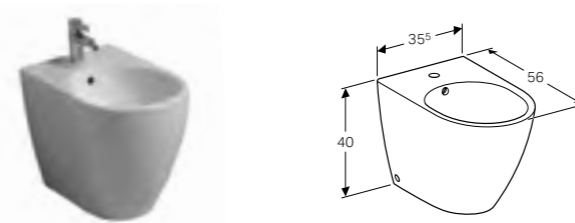

Floor-standing bidet
W 35.5 / D 56 / H 40cm
Back-to-wall, hidden water supply connection, hidden fastening.
Art. no. 574950000 **Product Description** White