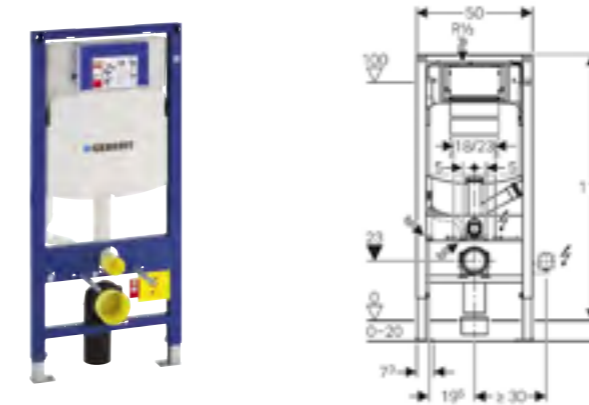

Geberit Duofix WC frame with Sigma cistern 12cm

Art. no.	Product Description
111.383.00.5	Includes drainage and brackets, 112cm
111.384.00.5	Without drainage and brackets, 112cm