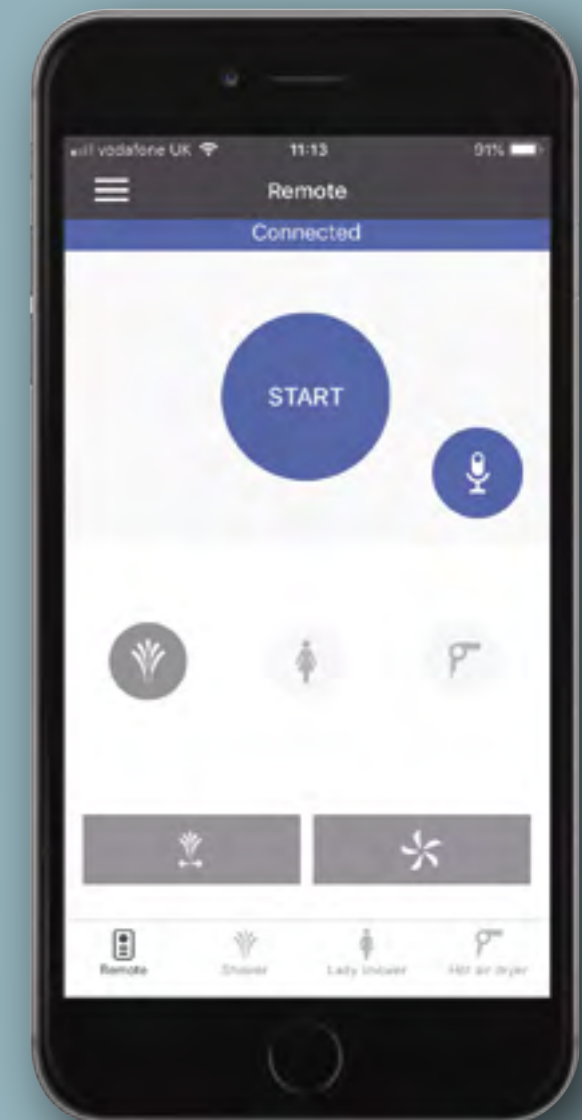

1 Discreet and very easy to clean. 2 The wall drain cover can also be tiled to match the bathroom design.

FLUSH PLATE  
Geberit Sigma70.

Geberit AquaClean  
wall remote.

Geberit AquaClean  
Mera.

# GEBERIT SHOWER TOILETS

Water is an integral part of daily personal hygiene. It cleans, refreshes and brings a feeling of well-being. With the range of Geberit AquaClean models, from the simple-to-mount toilet enhancement to the complete integrated toilet solution, you can also experience the luxury of feeling really clean. Decide for yourself how many additional pampering functions your shower toilet should offer. Geberit AquaClean; enjoy the feeling of freshness and cleanliness everyday.

# GEBERIT AQUACLEAN APP

USE OUR MOBILE APP TO PERSONALISE AND CONTROL YOUR AQUACLEAN.

Geberit  
AquaClean Sela

With our App, you can personalise your comfort levels to suit your individual preferences. It's compatible with the Geberit AquaClean Mera, Tuma and Sela. It also includes access to helpful short videos to help you improve your AquaClean experience. It couldn't be easier or more suited to your needs.

- The App is compatible with the Geberit AquaClean Mera, Geberit AquaClean Tuma and AquaClean Sela
- Applicable on other AquaClean models in hospitality settings
- Works with IOS, Android and tablets
- Connects with Bluetooth
- Personalised settings including:
  - Dryer temperature
  - Shower and lady shower temperature
  - Spray intensity
  - Spray arm position
  - Orientation light
- Same functionalities as the remote control:
  - Open toilet lid
  - Start/stop wash
  - Start/stop drying
- Care and maintenance section, including warranty details and technical support
- Useful videos for the end-user