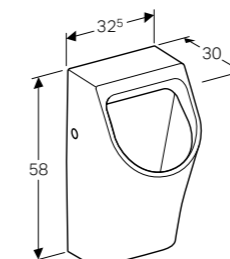

Urinal for concealed urinal flush control, outlet to the rear
W 32.5 / D 30 / H 58cm
Wall-mounted, with flush rim, hidden trap, hidden fastening, easy to fasten thanks to Geberit fastening set Kerafix, for urinal.
Art. no. 500.254.01.1 **Product Description** White