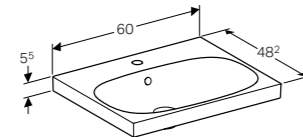

60cm washbasin
W 60 / D 48.2 / H 5.5cm

Can be installed with a washbasin cabinet, visible overflow.

Art. no.	Product Description
500.620.01.2	Centred tap hole