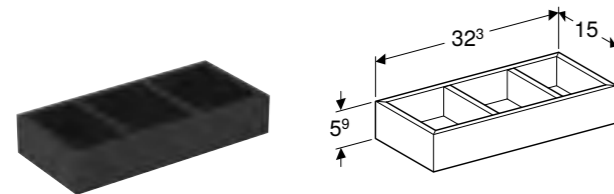

Square drawer insert low
H-partition suitable for Smyle units
Art. no.
500.677.00.1