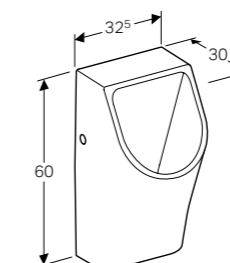

Wall-mounted bidet
W 35 / D 54 / H 33.5cm
Hidden water supply connection, visible overflow.
Art. no. 500.216.01.1 **Product Description** White

Square wall hung premium shrouded WC, Rimfree®
W 35 / D 54 / H 33.5cm
Washdown toilet pan, 6/4L.
Art. no. 500.208.01.1 **Product Description** White

Square wall-hung toilet, opening for wall mounting, Rimfree®
W 35 / D 54 / H 33.5cm
Washdown toilet pan, 6/4L.
Art. no. 500.200.01.1 **Product Description** White

Square slim soft close seat & cover with quick release hinges to suit premium WC (wrap over)
Hinges made of metal, slim design, overlapping lid, quick release
Art. no. 500.687.01.1 **Product Description** White

Square slim soft close seat & cover with quick release hinges to suit premium WC (sandwich)
Hinges made of metal, slim design, sandwich lid, quick release
Art. no. 500.688.01.1 **Product Description** White

Square toilet seat, overlapping lid
W 35.6 / D 45 / H 4.3cm
Hinges made of metal, slim design. Only compatible with 500.200.01.1
Art. no. 500.238.01.1 **Product Description** White
500.237.01.1 White, SoftClosing

Square toilet seat, sandwich shape
W 35.2 / D 45 / H 4.5cm
Hinges made of metal, slim design. Only compatible with 500.200.01.1
Art. no. 500.239.01.1 **Product Description** White
500.240.01.1 White, SoftClosing

Square toilet seat, slim
W 35.2 / D 45 / H 4.5cm
Soft close seat & cover with quick release hinges to suit premium WC (wrap over)
Art. no. 500.687.01.1 **Product Description** White

Square toilet seat, slim
W 35.2 / D 45 / H 4.5cm
Soft close seat & cover with quick release hinges to suit premium WC (sandwich)
Art. no. 500.688.01.1 **Product Description** White

Square wall-mounted bidet
W 35 / D 54 / H 26cm
Hidden water supply connection, visible overflow.
Art. no. 500.218.01.1 **Product Description** White