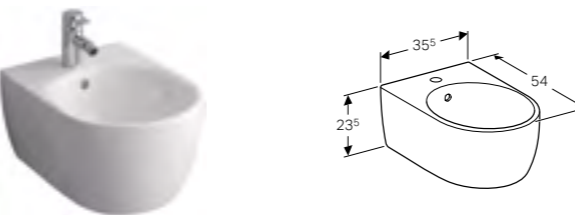

Wall-hung bidet
W 35.5 / D 54 / H 23.5cm
Hidden water supply connection, hidden fastening.
Art. no. 234000000 **Product Description** White