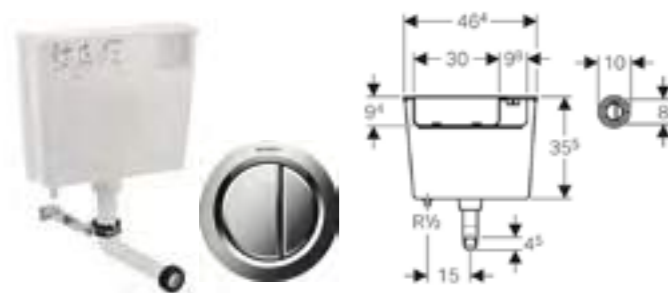

Geberit low-height furniture cistern, 6/3 litres, pneumatic flush actuation, complete with Type 01 button, gloss chrome

Art. no.	Product Description
109.724.21.2	Installation height 79cm