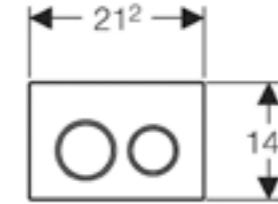

Geberit Omega20

W 21.2 / D 1 / H 14.2cm

Art. no.	Product Description
115.085.KJ.1	White / gloss chrome / white
115.085.KK.1	White / gold-plated / white
115.085.KL.1	White / matt chrome / matt chrome
115.085.KH.1	Gloss chrome / matt chrome / gloss chrome
115.085.KN.1	Matt chrome / gloss chrome / matt chrome
115.085.KM.1	Black / gloss chrome / black