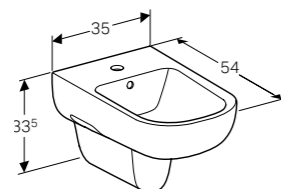

Wall-mounted bidet
W 35 / D 54 / H 33.5cm
Hidden water supply connection, visible overflow.
Art. no. 500.216.01.1 **Product Description** White