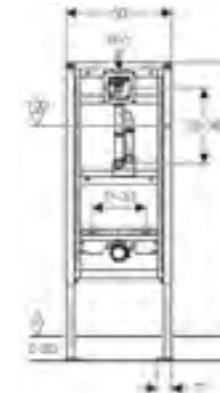

Geberit Duofix frame for urinal, 112-130cm, Universal

Art. no. 111.622.00.1 **Product Description**
With pipe interrupter