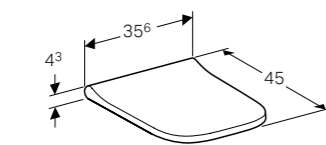

Square toilet seat, overlapping lid
W 35.6 / D 45 / H 4.3cm
Hinges made of metal, slim design. Only compatible with 500.200.01.1
Art. no. 500.238.01.1 **Product Description** White
500.237.01.1 White, SoftClosing