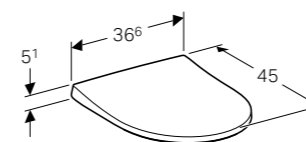

Toilet seat, overlapping lid

W 36.6 / D 45 / H 5.1cm

Hinges made of metal, slim design, overlapping toilet lid, anti-bacterial. Only compatible with 500.215.01.1

Art. no. Product Description
500.432.01.1 White, SoftClosing mechanism