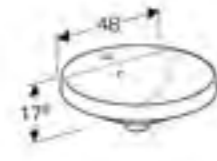

Round countertop basin

Dia 48cm

Art. no.	Product Description
500.704.01.2	One tap hole with overflow
500.706.01.2	One tap hole without overflow