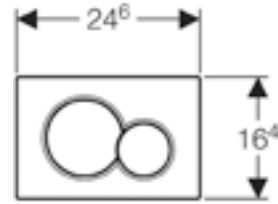

FLUSH PLATES

ROUND

Geberit Sigma01

W 24.6 / D 1.3 / H 16.4cm

Art. no.	Product Description
115.770.11.5	White alpine
115.770.DW.5	Jet black RAL 9005
115.770.21.5	Gloss chrome
115.770.46.5	Matt chrome
115.770.KA.5	Gloss chrome / matt chrome
115.770.DT.5	Fine brass (colour)