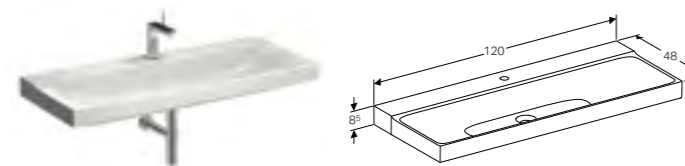

120cm washbasin

W 120 / D 48 / H 8.5cm

Washbasin without overflow, available with Clou overflow system on centred tap hole only or drain with running waste, can be installed with a washbasin cabinet.

Art. no.	Product Description
500.551.01.1	Centred tap hole
500.552.01.1	Without tap hole
500.550.01.1	Right and left tap hole