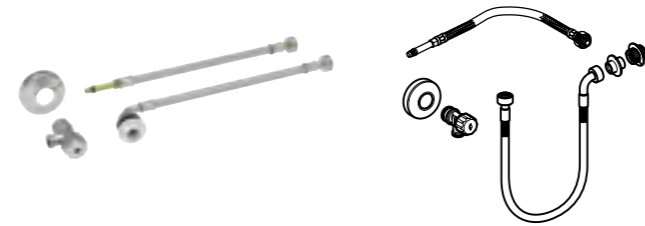

TOILET COMPLETE SOLUTIONS

**Water supply connection set for Geberit concealed cisterns 12 / 15 cm, for Geberit AquaClean WC complete solutions**  
Art. no.  
147.020.00.1

**Water supply connection set, for Geberit concealed cisterns 8 / 12cm for Geberit AquaClean Sela WC complete solutions**  
Art. no.  
147.022.00.1