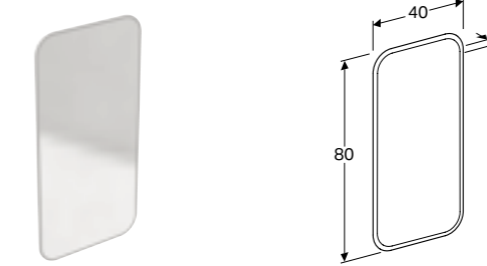

40cm mirror
W 40 / D 3 / H 80cm
LED lighting, indirect lighting, light operated by wall switch, heated rear to prevent mirror steaming up.
Art. no.
824340000