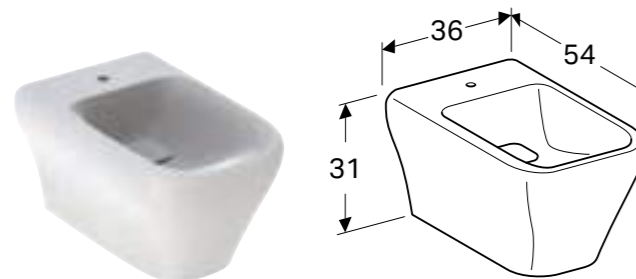

Wall hung bidet
W 36 / D 54 / H 31cm
Hidden water supply connection, hidden fastening.
Art. no.
235450600