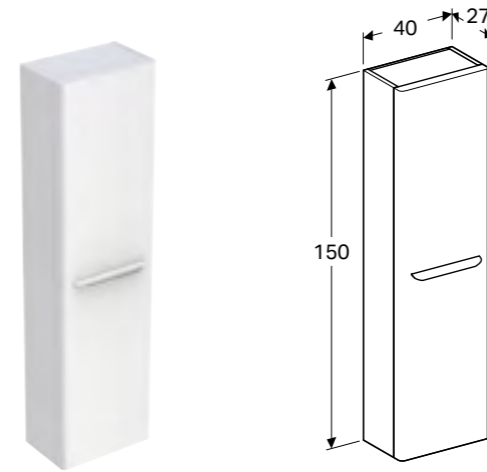

Semi pedestal
W 22.5 / D 30 / H 32.5cm
Not suitable for 60cm countertop basin.
Art. no.
291410600

40cm mirror
W 40 / D 3 / H 80cm
LED lighting, indirect lighting, light operated by wall switch, heated rear to prevent mirror steaming up.
Art. no.
824340000

60cm mirror
W 60 / D 3 / H 80cm
LED lighting, indirect lighting, light operated by wall switch, heated rear to prevent mirror steaming up.
Art. no.
824360000