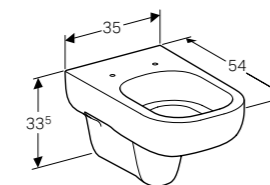

Wall-hung toilet

W 35 / D 54 / H 33.5cm

Washdown toilet pan, 6/4L or 4/2.6L, with flush rim.

Art. no. Product Description
500.211.01.1 White