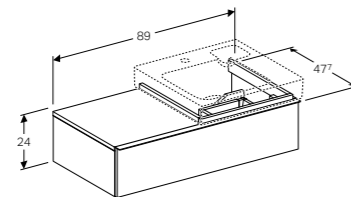

Cabinet for 50cm washbasin, with one drawer and shelf surface
W 89 / D 47.7 / H 24cm

Wall-mounted, opening via handle, drawer with SoftClosing mechanism, delivered pre-assembled.

Art. no.	Product Description
840590000	White, left hand
841592000	Natural oak, left hand
841591000	Lava, left hand
840490000	White, right hand
841492000	Natural oak, right hand
841491000	Lava, right hand