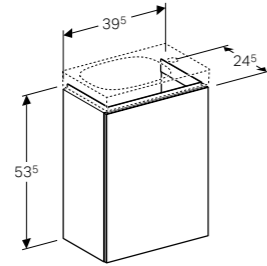

Cabinet for 40cm handrinse basin, with one door
W 39.5 / D 24.5 / H 53.5cm

Wall-mounted, opened using push-to-open mechanism, left or right hinge side, moisture-resistant, delivered pre-assembled.

Art. no.	Product Description
500.607.01.2	White
500.607.JK.2	Lava
500.607.JL.2	Sand
500.607.16.1	Black