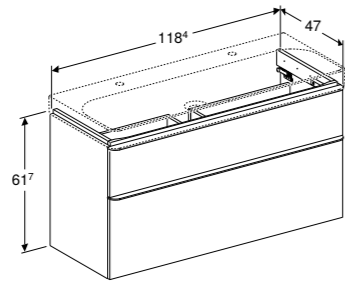

Art. no.	Product Description
500.358.00.1	White
500.358.JK.1	Lava
500.358.JL.1	Sand
500.358.JR.1	Walnut

**Cabinet for 120cm handrinse basin, with two SoftClosing mechanism drawers**  
W 116.8 / D 49 / H 62.5cm