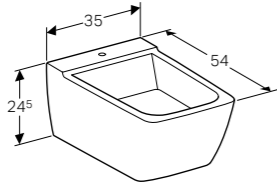

Wall-hung toilet, Rimfree®

W 35 / D 54 / H 28cm

Washdown toilet pan, 6/4L or 4/2.6L, hidden fastening.

Art. no. 500.500.01.1 **Product Description** White

Toilet seat with SoftClosing mechanism

W 35 / D 48 / H 4.2cm

Hinges made of metal, overlapping toilet lid.

Art. no. 500.537.01.1 **Product Description** White

Wall-hung bidet

W 35 / D 54 / H 24.5cm

Hidden water supply connection, hidden fastening.

Art. no. 500.501.01.1 **Product Description** White

GEBERIT XENO² BATHROOM FURNITURE COLOURS

BODY/FRONT

White high-gloss

Scultura grey

Matt grey

All Geberit bathroom furniture ranges are made of moisture-resistant material.

SoftClosing drawers/excerpts

Push-to-open

Hidden wall mounting

SoftClosing

Flush volume

Hidden overflow

Moisture resistant

Ground clearance

KeraTect®

Rimfree®