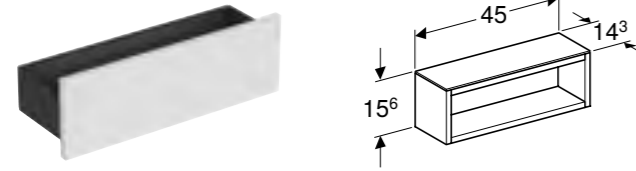

450mm box shelf
W 87 / D 49 / H 62.5cm
Wall-mounted, delivered pre-assembled.

Art. no.	Product Description
500.362.00.1	White
500.362.JK.1	Lava
500.362.JL.1	Sand
500.362.JR.1	Walnut