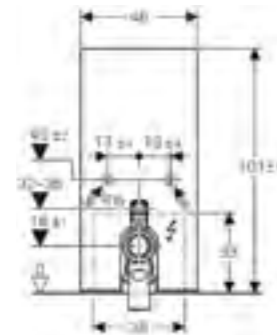

Art. no.	Product Description
131.231.SJ.5	Black
131.231.SQ.5	Umber
131.231.TG.5	Sand
131.231.SI.5	White

**Geberit Monolith**  
W 50.5 / D 10.6 / H 114cm  
Wall-hung toilet, height 114cm.

Art. no.	Product Description
131.031.SJ.5	Black
131.031.SQ.5	Umber
131.031.TG.5	Sand
131.031.SI.5	White