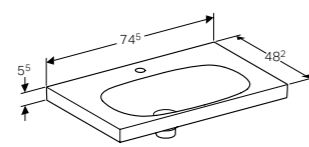

**75cm washbasin, with hidden overflow, shelf surface and drain cover**

W 74.5 / D 48.2 / H 5.5cm

Can be installed with a washbasin cabinet, ceramic overflow system.

Art. no.	Product Description
500.630.01.2	Centred tap hole