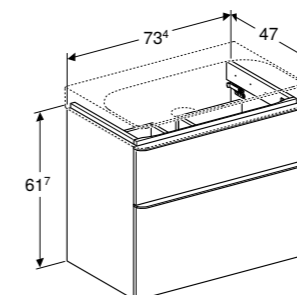

**Cabinet for 75cm washbasin, with two SoftClosing mechanism drawers**

W 73.4 / D 47 / H 61.7cm

Wall-mounted, integrated handles, moisture-resistant, delivered pre-assembled.

**Art. no.** 500.353.00.1 **Product Description** White  
 500.353.JK.1 Lava  
 500.353.JL.1 Sand  
 500.353.JR.1 Walnut