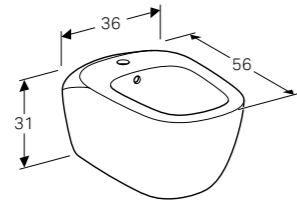

Wall-hung bidet
W 36 / D 56 / H 31cm
Hidden water supply connection, hidden fastening.
Art. no. 500.539.01.1 **Product Description** White

GEBERIT CITTERIO BATHROOM FURNITURE COLOURS

FRONT/PLATE	BODY	FRONT/PLATE	BODY	HANDLE/FEET

Taube shiny glass   Oak beige wooden structured melamine   Black shiny glass   Oak grey-brown wooden structured melamine   Champagne

All Geberit bathroom furniture ranges are made of moisture-resistant material.

Hidden overflow	Hidden wall mounting	Hidden floor mounting	SoftClosing
Flush volume 4.5L	SoftClosing drawers/excerpts	Moisture resistant	Ground clearance

KeraTect®

Rimfree®