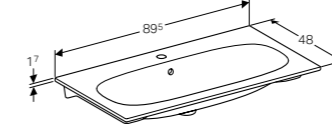

90cm slim rim washbasin

W 89.5 / D 48 / H 1.7cm

For mounting on a washbasin cabinet, visible overflow.

Art. no.	Product Description
500.642.01.2	Centred tap hole
500.643.01.2	Without tap hole