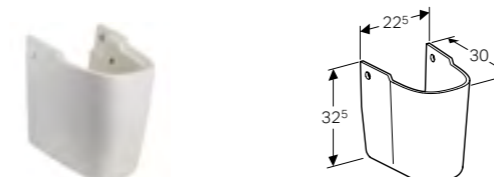

Half pedestal for washbasins
W 22.5 / D 30 / H 32.5cm
For Smyle and Smyle Square washbasins with a width of more than 55cm.

Art. no.
500.576.01.1

Product Description
White