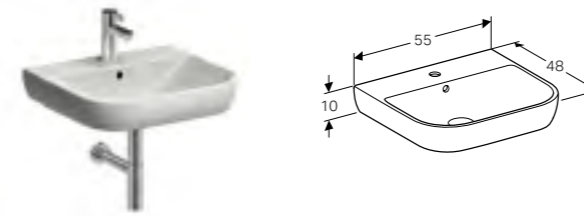

55cm washbasin
W 55 / D 48 / H 10cm
Visible overflow.
Art. no.
500.227.01.1

Product Description
Centred tap hole