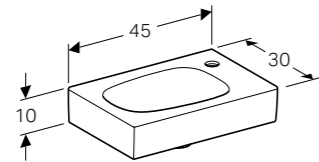

### HANDLE, FEET

Champagne

All Geberit bathroom furniture ranges are made of moisture-resistant material.

**45cm handrinse basin**  
W 45 / D 30 / H 10cm

Washbasin without overflow, with ceramic cover cap, asymmetrical, can be installed with a washbasin cabinet.