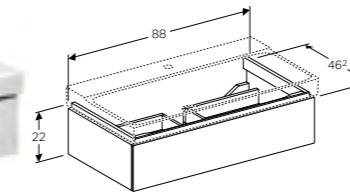

**Cabinet for 40cm handrinse basin, with one door**

W 38 / D 26.5 / H 52.5cm

Wall-mounted, left or right hinge side, moisture-resistant, delivered pre-assembled.

Art. no.	Product Description
500.502.01.1	White
500.502.43.1	Scultura grey
500.502.00.1	Matt grey