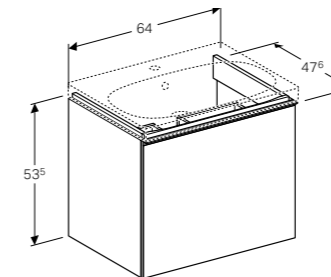

Cabinet for 65cm washbasin, with one drawer and internal drawer
W 64 / D 47.6 / H 53.5cm

Wall-mounted, opening via handle, drawer with SoftClosing mechanism, moisture-resistant, delivered pre-assembled.

Art. no.	Product Description
500.610.01.2	White
500.610.JK.2	Lava
500.610.JL.2	Sand
500.610.16.1	Black