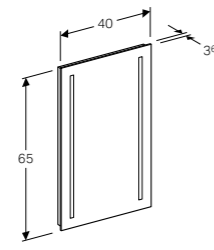

40cm mirror with functional side lighting
W 40 / D 3.6 / H 65cm
Mechanical switch, LED lighting.
Art. no.
500.580.00.1