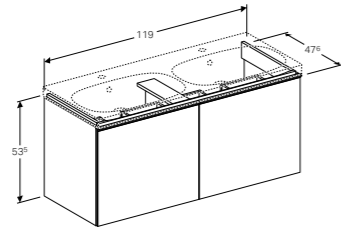

Cabinet for 120cm double washbasin, with two drawers
W 119 / D 47.6 / H 53.5cm

Wall-mounted, opening via handle, delivered pre-assembled.

Art. no.	Product Description
500.613.01.2	White
500.613.JK.2	Lava
500.613.JL.2	Sand
500.613.16.1	Black