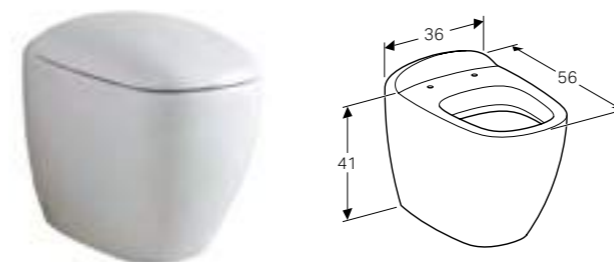

With right or left storage shelf, light operated by wall switch, mirror surface with LED light strip integrated in frame.

Art. no.	Product Description
500.571.JI.1	Beige oak
500.571.JJ.1	Grey-brown oak

NEW

Floor-standing toilet, back-to-wall, Rimfree®
W 36 / D 56 / H 41cm

Washdown toilet pan, 6/4L, with flush rim, horizontal or vertical outlet, hidden fastening.

Art. no.	Product Description
500.512.01.1	White