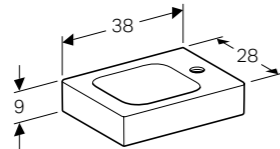

38cm handrinse basin
W 38 / D 28 / H 9cm

Washbasin without overflow, asymmetrical, can be installed with a washbasin cabinet.

Art. no.	Product Description
124736000	Right tap hole
124836000	Left tap hole