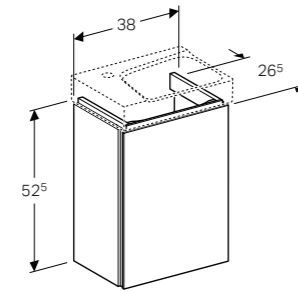

Cabinet for 40cm handrinse basin, with one door

W 38 / D 26.5 / H 52.5cm

Wall-mounted, left or right hinge side, moisture-resistant, delivered pre-assembled.

Art. no.	Product Description
500.502.01.1	White
500.502.43.1	Scultura grey
500.502.00.1	Matt grey