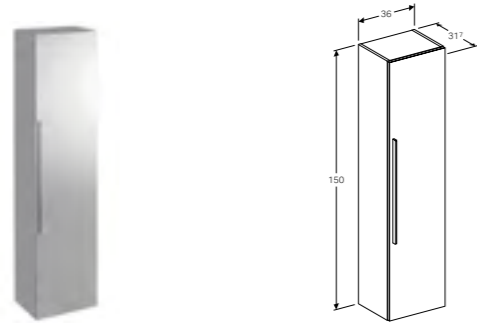

Wall-mounted, opening via handle, with one fixed shelf, with four movable shelves, left or right hinge side, delivered pre-assembled.

Art. no.	Product Description
840000000	White
841002000	Natural oak
841001000	Lava