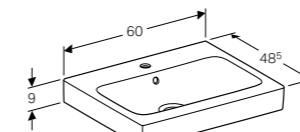

60cm washbasin
W 60 / D 48.5 / H 9cm

Washbasin with visible overflow, can be installed with a washbasin cabinet.

Art. no.	Product Description
124060000	Centred tap hole
124063000	Without tap hole