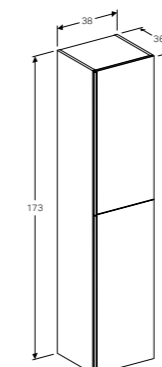

173cm tall cabinet with two doors
W 38 / D 36 / H 173cm

Wall-mounted, opening via handle, with one lockable internal drawer, door with SoftClosing mechanism, with four movable shelves, storage boxes on inside of doors, delivered pre-assembled.

Art. no.	Product Description
500.619.01.2	White
500.619.JK.2	Lava
500.619.JL.2	Sand
500.619.16.1	Black