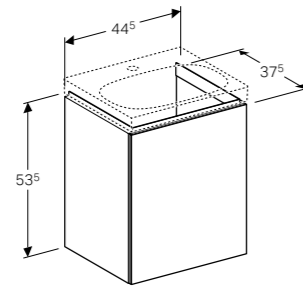

Cabinet for 45cm handrinse basin, with one door
W 44.5 / D 37.5 / H 53.5cm

Wall-mounted, opened using push-to-open mechanism, left or right hinge side, moisture-resistant, delivered pre-assembled.

Art. no.	Product Description
500.608.01.2	White
500.608.JK.2	Lava
500.608.JL.2	Sand
500.608.16.1	Black