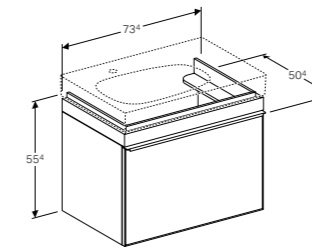

Cabinet for 75cm washbasin, with one SoftClosing mechanism drawer
W 73.4 / D 50.4 / H 55.4cm

Wall-mounted, opening via handle, can be equipped with feet, front panel made of glass, frame made of metal, delivered pre-assembled.

Art. no.	Product Description
500.557.JI.1	Taupe, beige oak
500.557.JJ.1	Black, grey-brown oak