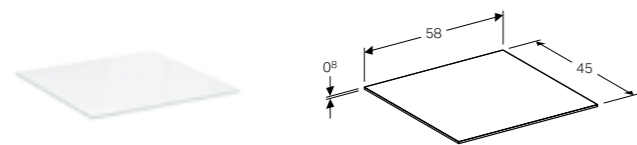

Art. no.	Product Description
500.521.00.1	60cm

**58cm glass shelf**

W 58 / D 45 / H 0.8cm

Can be combined with side cabinet with one drawer.

Art. no.	Product Description
500.524.00.1	58cm

**90cm mirror with functional and ambient lighting**