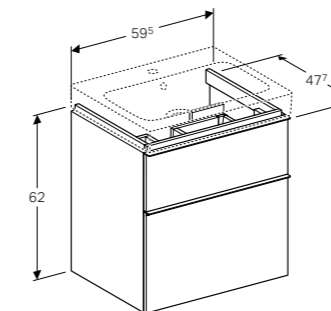

Cabinet for 60cm washbasin, with two drawers
W 59.5 / D 47.7 / H 62cm

Wall-mounted, handle included, drawer with SoftClosing mechanism, delivered pre-assembled.

Art. no.	Product Description
840360000	White
841362000	Natural oak
841361000	Lava