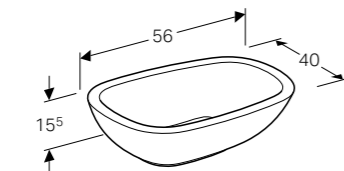

56cm lay-on washbasin
W 56 / D 40 / H 15.5cm

Lay-on washbasin, with ceramic cover cap, asymmetrical, can be installed with a washbasin cabinet.

Art. no.	Product Description
500.542.01.1	Without tap hole, without overflow
500.543.01.1	Without tap hole, visible overflow