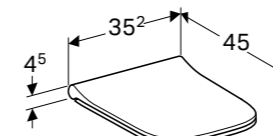

Square toilet seat, slim
W 35.2 / D 45 / H 4.5cm
Soft close seat & cover with quick release hinges to suit premium WC (sandwich)
Art. no. 500.688.01.1 **Product Description** White