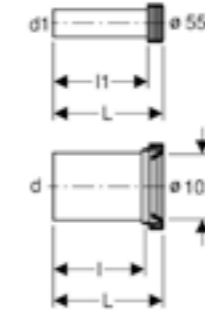

Geberit connection set 300mm in length for wall-hung toilets

Art. no.
152.441.46.1

Suitable for the following toilets when fitted with a Geberit frame:

- 500.510.01.1 Citterio wall-hung toilet Rimfree®
- 500.500.01.1 Xeno² wall-hung toilet Rimfree®
- 500.400.01.1 iCon wall-hung toilet
- 500.410.01.1 iCon wall-hung toilet Rimfree®
- 500.420.01.1 iCon Square wall-hung toilet Rimfree®
- 500.215.01.1 Smyle wall-hung premium toilet Rimfree®
- 500.200.01.1 Smyle Square wall-hung premium toilet Rimfree®