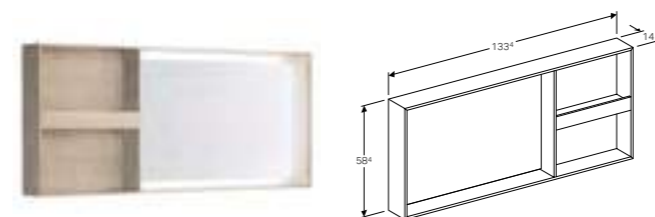

135cm mirror with ambient lighting, lateral storage shelf
W 133.4 / D 14 / H 58.4cm