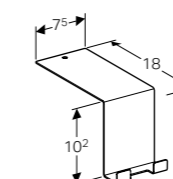

**45cm board with storage magnets**

W 44.9 / D 7.5 / H 38.8cm

Storage boxes of different sizes, storage boxes fixed with magnets.

- | Art. no.     | Product Description   |
|--------------|-----------------------|
| 500.649.01.2 | White board, lava box |
| 500.649.JK.2 | Lava board, lava box  |
| 500.649.JL.2 | Sand board, lava box  |
| 500.649.16.1 | Black board, lava box |