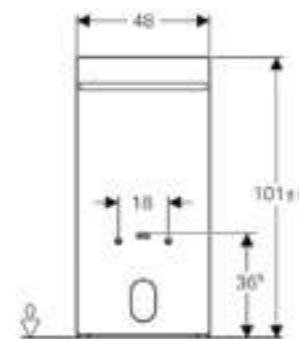

SANITARY MODULES GEBERIT MONOLITH