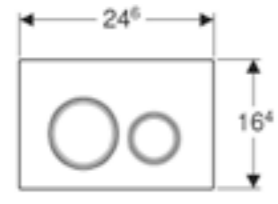

Geberit Sigma21

W 24.6 / D 1.2 / H 16.4cm

Art. no.	Product Description
115.884.SI.1	White glass
115.884.SJ.1	Black glass
115.884.TG.1	Sand glass
115.884.OO.1	Customisation
115.884.JM.1	Mustang slate