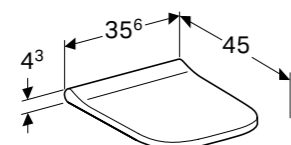

**Square wall-hung toilet, opening for wall mounting, Rimfree®**  
W 35 / D 54 / H 33.5cm  
Washdown toilet pan, 6/4L.  
**Art. no.** 500.200.01.1 **Product Description** White

**Square slim soft close seat & cover with quick release hinges to suit premium WC (wrap over)**  
Hinges made of metal, slim design, overlapping lid, quick release  
**Art. no.** 500.687.01.1 **Product Description** White