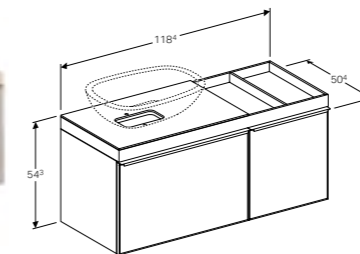

120cm cabinet for lay-on washbasin, with two SoftClosing mechanism drawers and shelf surface
W 118.4 / D 50.4 / H 54.3cm

Wall-mounted, opening via handle, front panel made of glass, can be equipped with feet, cover plate made of glass, frame made of metal, delivered pre-assembled.

Art. no.	Product Description
500.564.JI.1	Taupe, beige oak, right
500.564.JJ.1	Black, grey-brown oak, right