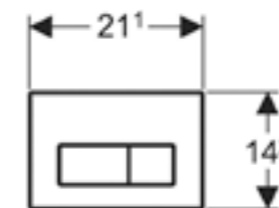

Geberit Kappa50

W 21.1 / D 1.5 / H 14.2cm

Art. no.	Product Description
115.260.11.1	White alpine
115.260.21.1	Gloss chrome
115.260.46.1	Matt chrome
115.258.00.1	Brushed stainless steel