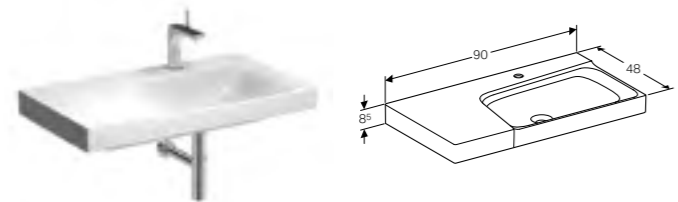

90cm washbasin with shelf surface

W 90 / D 48 / H 8.5cm

Washbasin without overflow, compatible with running waste, can be installed with a washbasin cabinet.

Art. no.	Product Description
500.535.01.1	Right tap hole, shelf space left
500.536.01.1	Without tap hole, shelf space left