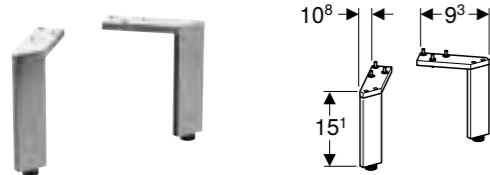

Square set of feet
Height adjustable
Art. no.
500.367.00.1