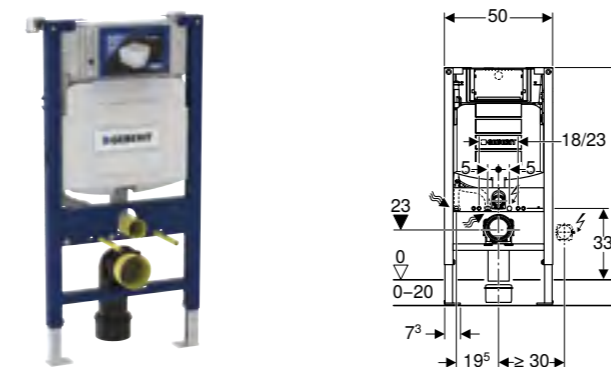

Geberit Duofix toilet frame with Sigma cistern 12cm

Art. no.	Product Description
111.911.00.5	Installation height 98cm