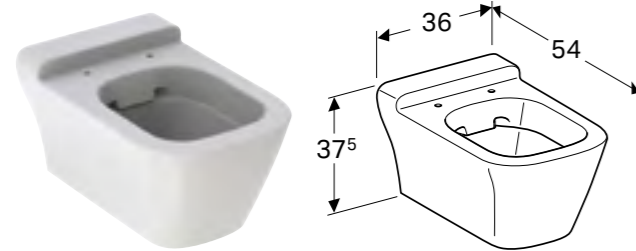

**Semi pedestal**  
W 22.5 / D 30 / H 32.5cm  
Not suitable for 60cm countertop basin.  
**Art. no.**  
291410600

**150cm tall cabinet**  
W 40 / D 27.5 / H 150  
Wall-mounted, opening via handle, with movable shelves, storage solution on inside of door, moisture resistant, delivered pre-assembled.  
**Art. no.**  
Y824000000 White  
824001000 Taupe