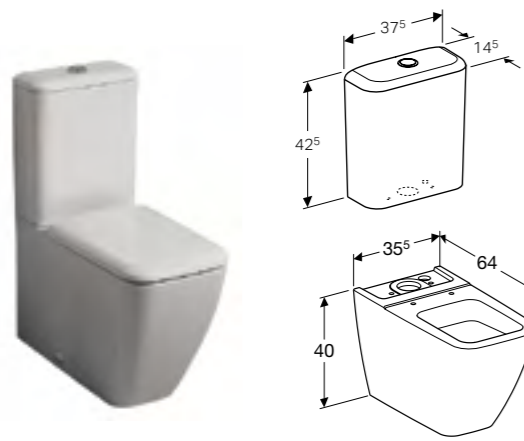

Square exposed cistern, bottom water supply connection
W 37.5 / D 14.5 / H 42.5cm
Close-coupled, dual flush, volume 6/4L, water supply connection on the bottom.
Art. no.   **Product Description**
500.411.01.1   White

Square close coupled fully back-to-wall toilet
W 35.5 / D 64 / H 40cm
Washdown toilet pan multi directional outlet, hidden fastening.
Art. no.   **Product Description**
200920000   White

Square wall-hung bidet
W 35 / D 54 / H 23.5cm
Hidden water supply connection, hidden fastening.
Art. no.   **Product Description**
231910000   White

GERBERIT ICON BATHROOM FURNITURE COLOURS

BODY/FRONT

All Geberit bathroom furniture ranges are made of moisture-resistant material.

White high-gloss

Oak

Lava

SoftClosing drawers/excerpts

Hidden wall mounting

Dual flush

SoftClosing

Flush volume

Moisture resistant

Ground clearance

Compact option

Square floor-standing toilet, Rimfree®
W 35.5 / D 56 / H 40.5cm
Back-to-wall, washdown toilet pan, 6/4L, horizontal or vertical outlet, hidden fastening.
Art. no.   **Product Description**
211910000   White

Square wall-hung toilet, Rimfree®
W 35 / D 54 / H 23.5cm
Washdown toilet pan, 6/4L or 4/2.6L, hidden fastening.
Art. no.   **Product Description**
201950000   White

Square toilet seat
W 36.5 / D 44.9 / H 4.7cm
Hinges made of metal, overlapping toilet lid.
Art. no.   **Product Description**
571900000   White
571910000   White, SoftClosing

Square floor-standing bidet
W 35.5 / D 56 / H 40cm
Back-to-wall, hidden water supply connection, hidden fastening.
Art. no.   **Product Description**
231950000   White

Rimfree