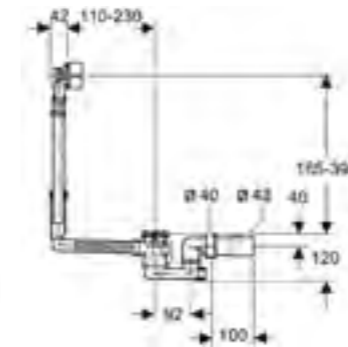

**Art. no.**  
261.483.11.1

**Geberit bathtub drain with turn handle actuation**  
With ready-to-fit-set and straight connector:  
gloss chrome-plated.

<b>Art. no.</b>	<b>Product Description</b>
150.535.21.1	D 52 / L 23cm
150.536.21.1	D 52 / L 70cm