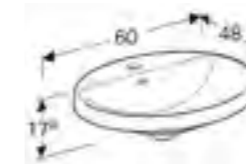

Elliptic one tap hole with/without overflow 50x40 / 60x45cm

Rectangular no tap hole without overflow 55x40cm

Rectangular one tap hole with/without overflow 60x45cm

**Round countertop basin**

Dia 40cm

Art. no.	Product Description
500.700.01.2	No tap hole with overflow
500.702.01.2	No tap hole without overflow