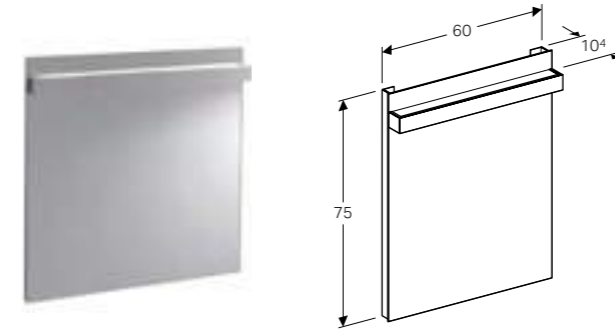

60cm mirror with functional lighting
W 60 / D 10.4 / H 75cm

Mechanical switch, adjustable lamp, LED lighting.

Art. no.	Product Description
840760000	19 W, 568 lm