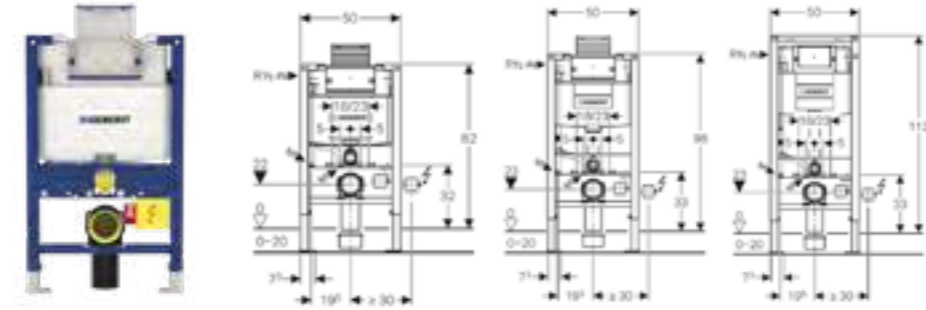

Art. no.	Product Description
109.721.00.2	Installation height 79cm

GEBERIT FRAMES

**Geberit Duofix WC frame with Omega cistern 12cm**

Art. no.	Product Description
111.004.00.1	Installation height 82cm
111.031.00.1	Installation height 98cm
111.061.00.1	Installation height 112cm