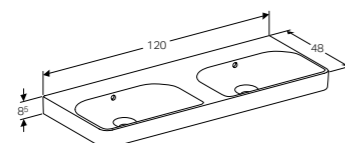

120cm square double washbasin
W 120 / D 48 / H 8.5cm

Visible overflow, can be installed with cabinet for washbasin.

Art. no.	Product Description
500.223.01.1	Right and left tap hole
500.224.01.1	Without tap hole