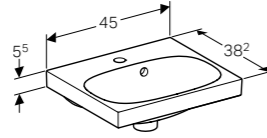

45cm handrinse basin
W 45 / D 38.2 / H 5.5cm

Can be installed with a washbasin cabinet, visible overflow.

Art. no.	Product Description
500.636.01.2	Centred tap hole