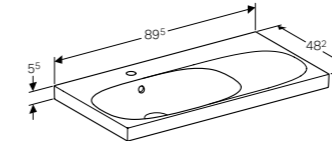

90cm washbasin, with right shelf surface

W 89.5 / D 48.2 / H 5.5cm

Can be installed with a washbasin cabinet, visible overflow, easy fastening with Geberit washbasin wall fixing EFF1, asymmetrical.

Art. no.	Product Description
500.625.01.2	Centred tap hole
500.626.01.2	Without tap hole