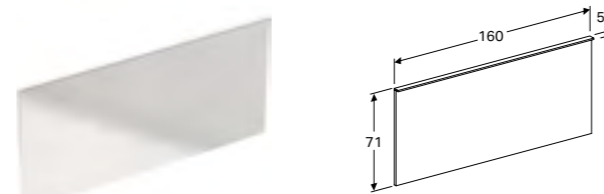

Art. no.	Product Description
500.203.00.1	140cm

**33cm organising box**

W 32.3 / D 15 / H 6.2cm

Can be combined with side cabinet with one drawer.

Art. no.	Product Description
500.526.00.1	H-partition

**160cm mirror with functional and ambient lighting**