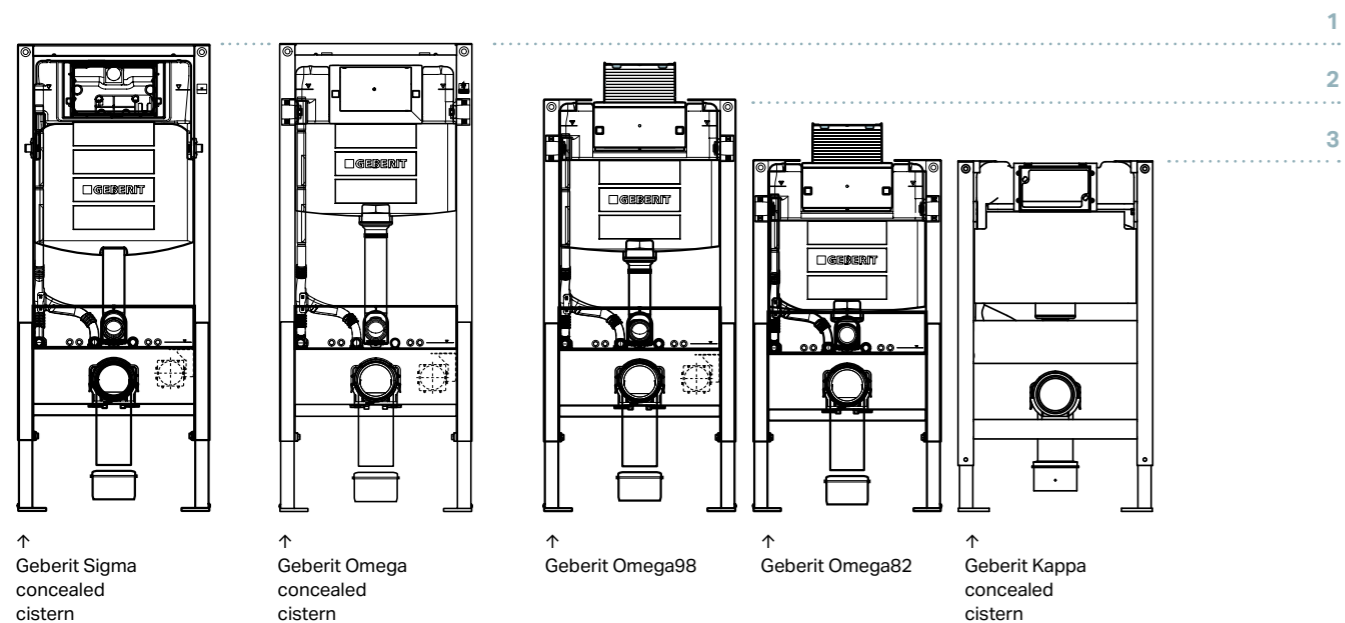

GEBERIT CONCEALED CISTERNS

POWERFUL TECHNOLOGY BEHIND THE WALL

Geberit frame technology not only offers flexible design choice but also sustainability and reliability for both you and the environment. Geberit concealed cisterns are available in different heights to fit every bathroom. The cisterns are equipped for installation requiring electrical connections. This means shower toilets, odour extraction units, touchless

flush plates and other devices can be installed or retro-fitted quickly and easily. With a large selection of ceramics, you'll find the perfect solution "in front-of-the-wall" to match your dream bathroom.

www.geberit.co.uk

GEBERIT CONCEALED FLUSH TECHNOLOGY

1 Construction height 112 cm. 2 Construction height 98 cm. 3 Construction height 82 cm.