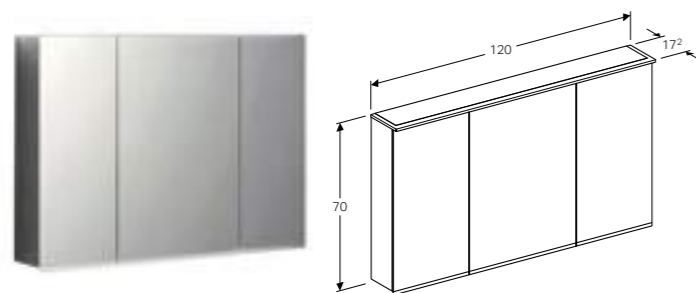

Option plus 120cm mirror cabinet with functional and ambient lighting, three doors
W 120 / D 17.2 / H 70cm

LED lighting, indirect lighting, touch-sensor switch for the upper light, touch-sensor switch for the bottom light, power socket, USB port, mirrored body, mirrored back side, doors mirrored on both sides, movable shelves. The Option Plus mirror cabinets also include a magnetic accessory holder.

Art. no.
500.597.P5.1