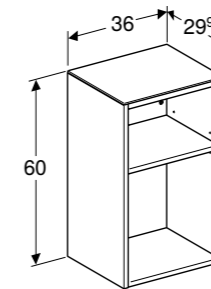

Low cabinet short projection, with open shelves
W 36 / D 29.9 / H 60cm

Art. no.	Product Description
500.358.00.1	White
500.358.JK.1	Lava
500.358.JL.1	Sand
500.358.JR.1	Walnut