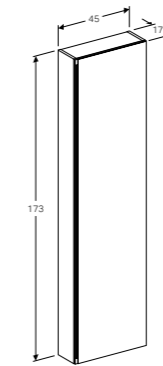

173cm tall cabinet with one door
W 45 / D 17.4 / H 173cm

Wall-mounted, opening via handle, door with SoftClosing mechanism, with two fixed shelves, with five movable shelves, delivered pre-assembled.

Art. no.	Product Description
500.637.01.2	White
500.637.JK.2	Lava
500.637.JL.2	Sand
500.637.16.1	Black