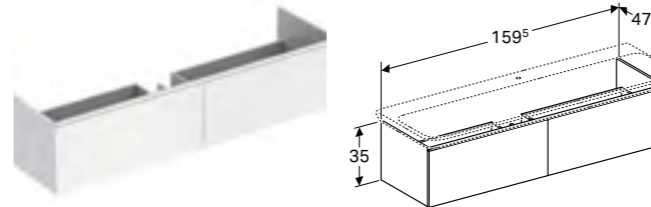

NEW

**160cm Varicor washbasin**

W 160 / D 48 / H 15cm

Art. no.	Product Description
500.278.00.1	Without tap hole
500.279.00.1	Two tap hole

NEW

**Cabinet for 160cm washbasin, with four drawers**

W 159.5 / D 47.3 / H 35cm