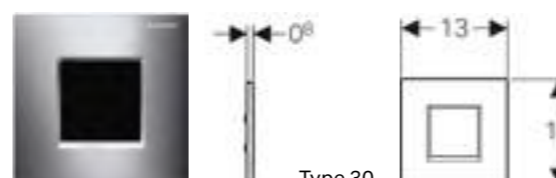

BIDETS AND URINALS FRAMES

Geberit Duofix frame for bidet, 82cm, Universal

Art. no. 111.543.00.1 **Product Description**
With wall brackets, backplate elbows and chrome isolating valves

Geberit Duofix frame for bidet, 98cm, Universal

Art. no. 111.544.00.1 **Product Description**
With wall brackets, backplate elbows and chrome isolating valves

Geberit Duofix frame for bidet, 112cm, Universal

Art. no. 111.545.00.1 **Product Description**
With wall brackets, backplate elbows and chrome isolating valves

Geberit Duofix frame for urinal, 112-130cm, Universal

Art. no. 111.622.00.1 **Product Description**
With pipe interrupter

URINAL CONTROLS

Type 10

Geberit urinal flush control with electronic flush actuation, mains operation