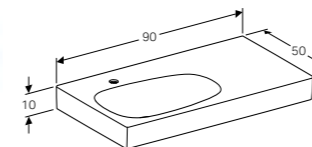

90cm washbasin with shelf surface
W 90 / D 50 / H 10cm

Washbasin without overflow, with ceramic cover cap, available with Clou overflow system or running waste with free outlet, asymmetrical, can be installed with a washbasin cabinet.

Art. no.	Product Description
500.548.01.1	Left tap hole, shelf space right
500.549.01.1	Right tap hole, shelf space left