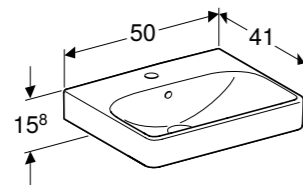

50cm square washbasin

W 50 / D 41 / H 15.8cm

Visible overflow, can be installed with cabinet for basin.

Art. no. 500.256.01.1 **Product Description** Centred tap hole