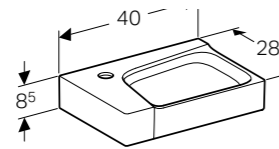

### FURNITURE

White, high-gloss coated

Scultura grey, structured coated

Matt Grey

**NEW**

All Geberit bathroom furniture ranges are made of moisture-resistant material.

**40cm handrinse basin**

W 40 / D 28 / H 8.5cm