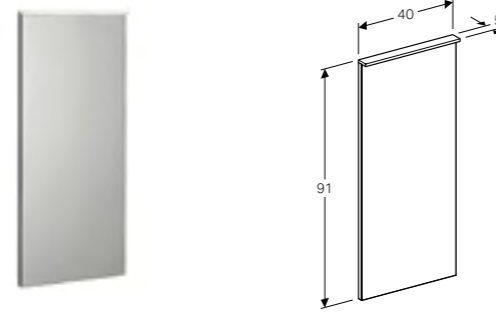

40cm mirror with functional lighting

W 40 / D 5.5 / H 91cm

Heated rear to prevent mirror steaming up, touch-sensor switch, dimmable, LED lighting.

Art. no.	Product Description
500.520.00.1	40cm