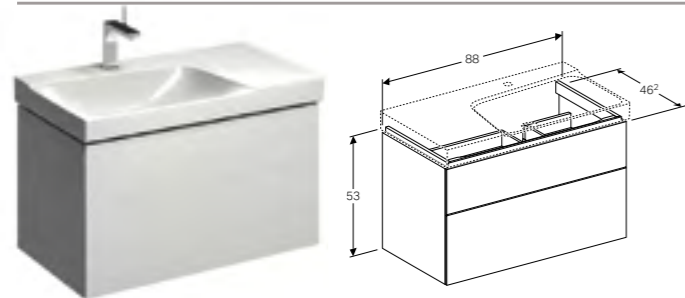

Cabinet for 90cm washbasin, with two drawers

W 88 / D 46.2 / H 53cm

Wall-mounted, opened using push-to-open mechanism, moisture-resistant, LED lighting, delivered pre-assembled.

Art. no.	Product Description
500.516.01.1	White, siphon cut out right
500.516.43.1	Scultura grey, siphon cut out right
500.516.00.1	Matt grey, siphon cut out right