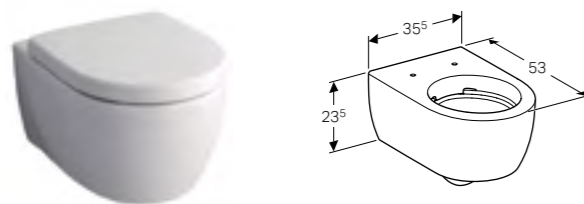

Wall-hung toilet, Rimfree®
W 35.5 / D 53 / H 23.5cm
Washdown toilet pan 6/4L or 4/2.6L, hidden fastening.
Art. no. 204060000 **Product Description** White