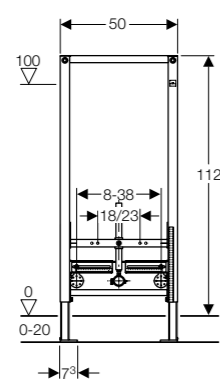

Geberit Duofix frame for bidet, 112cm, Universal

Art. no. 111.545.00.1 **Product Description**
With wall brackets, backplate elbows and chrome isolating valves