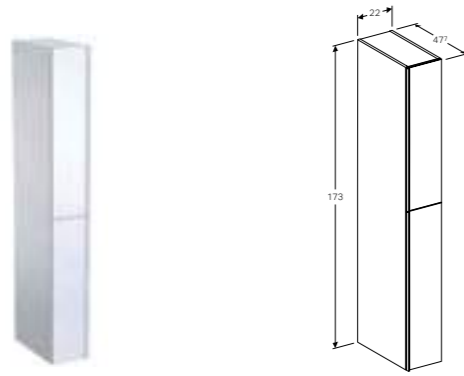

173cm tall cabinet with two cargos
W 22 / D 47.7 / H 173cm
Wall-mounted, opening via handle, drawer with SoftClosing mechanism, delivered pre-assembled.

Art. no.	Product Description
500.638.01.2	White
500.638.JK.2	Lava
500.638.JL.2	Sand
500.638.16.1	Black