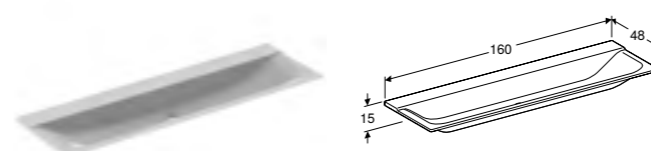

160cm Varicor washbasin

W 160 / D 48 / H 15cm

Art. no.	Product Description
500.278.00.1	Without tap hole
500.279.00.1	Two tap hole

NEW