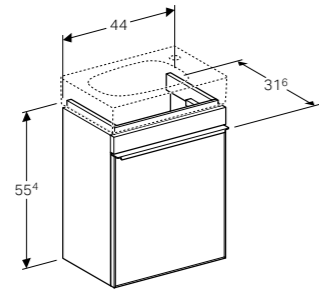

Cabinet for 45cm handrinse basin, with one door
W 44 / D 31.6 / H 55.4cm

Wall-mounted, opening via handle, can be equipped with feet, front panel made of glass, frame made of metal, delivered pre-assembled.

Art. no.	Product Description
500.555.JI.1	Taupe, beige oak
500.555.JJ.1	Black, grey-brown oak