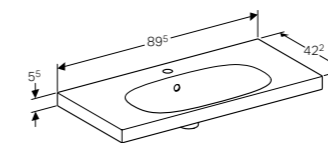

90cm washbasin, small projection, shelf surface
W 89.5 / D 42.2 / H 5.5cm

Can be installed with a washbasin cabinet, visible overflow, easy fastening with Geberit washbasin wall fixing EFF1.

Art. no.	Product Description
500.633.01.2	Centred tap hole
500.634.01.2	Without tap hole