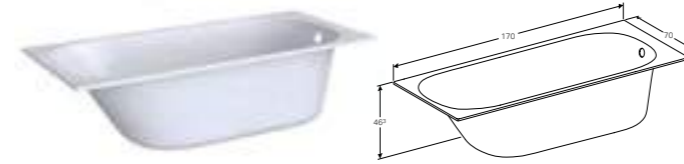

170cm rectangular bathtub with set of feet
W 170 / D 70 / H 46.3cm
Built-in bathtub, slim rim, outlet at the feet end.
Art. no. 554.002.01.1 **Product Description** White