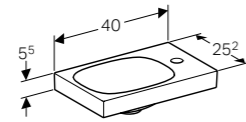

### GLASS

White shiny glass    Black shiny glass    Sand shiny glass    Lava shiny glass

**40cm handrinse basin**  
W 40 / D 25.2 / H 5.5cm

Can be installed with a washbasin cabinet, asymmetrical, without overflow.