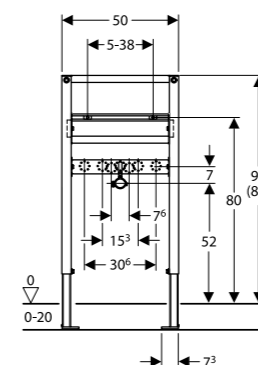

Geberit Duofix frame for washbasin, 82 - 89cm, deck-mounted tap

Art. no. 111.494.00.1
Product Description With PreWall brackets, backplate elbows and chrome isolating valves