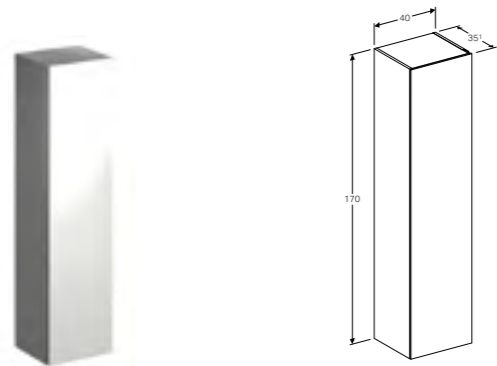

170cm tall cabinet with one SoftClosing mechanism door and internal mirror

W 40 / D 35.1 / H 170cm

Wall-mounted, mirror on inside of door, with two fixed shelves, with four movable shelves, moisture-resistant, delivered pre-assembled.

Art. no.	Product Description
500.503.01.1	White
500.503.43.1	Scultura grey
500.503.00.1	Matt grey