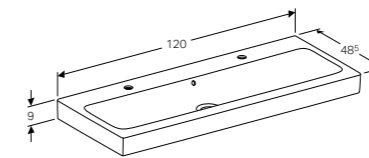

120cm washbasin
W 120 / D 48.5 / H 9cm

Washbasin with visible overflow, can be installed with a washbasin cabinet.

Art. no.	Product Description
124025000	Without tap hole
124020000	Right and left tap hole