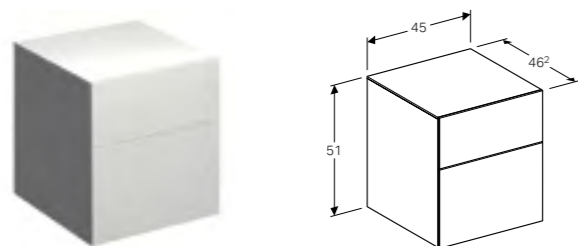

45cm side cabinet with two drawers

W 45 / D 46.2 / H 51cm

Wall-mounted, opened using push-to-open mechanism, moisture-resistant, delivered pre-assembled.

Art. no.	Product Description
500.504.01.1	White
500.504.43.1	Scultura grey
500.504.00.1	Matt grey