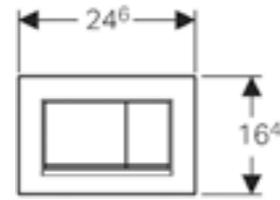

FLUSH PLATES

RECTANGULAR

Geberit Sigma30

W 24.6 / D 1.2 / H 16.4cm

Art. no.	Product Description
115.883.KJ.1	White / gloss chrome / white
115.883.KK.1	White / gold-plated / white
115.883.KL.1	White / matt chrome / matt chrome
115.883.KH.1	Gloss chrome / matt chrome / gloss chrome
115.883.KN.1	Matt chrome / gloss chrome / matt chrome
115.883.KM.1	Black / gloss chrome / black
115.883.JQ.1	Anti-fingerprint coating / matt chrome / gloss chrome / matt chrome
115.883.JT.1	Anti-fingerprint coating / matt white / gloss chrome / matt white
115.883.14.1	Anti-fingerprint coating / matt black / gloss chrome / matt black