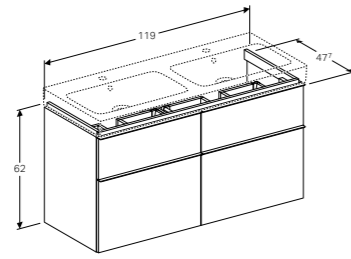

Cabinet for 120cm double washbasin, with four drawers
W 119 / D 47.7 / H 62cm

Wall-mounted, opening via handle, drawer with SoftClosing mechanism, delivered pre-assembled.

Art. no.	Product Description
84052000	White
841522000	Natural oak
841521000	Lava