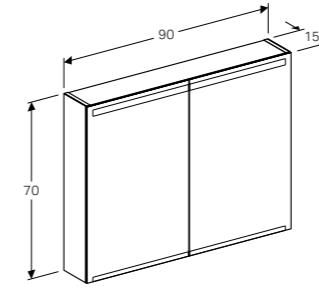

90cm mirror cabinet with functional and ambient lighting, two doors
W 90 / D 15 / H 70cm
LED lighting, indirect lighting, touch-sensor switch for the upper light, touch-sensor switch for the bottom light, power socket, mirrored body, doors mirrored on both sides, movable shelves.
Art. no.
500.591.P5.1