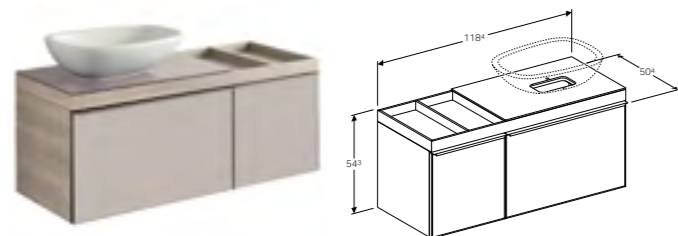

120cm cabinet for lay-on washbasin, with two SoftClosing mechanism drawers and shelf surface
W 118.4 / D 50.4 / H 54.3cm

Wall-mounted, opening via handle, front panel made of glass, can be equipped with feet, cover plate made of glass, frame made of metal, delivered pre-assembled.

Art. no.	Product Description
500.565.JI.1	Taupe, beige oak, left
500.565.JJ.1	Black, grey-brown oak, left