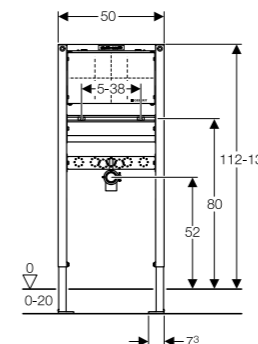

WASHBASIN FRAMES

Geberit Duofix frame for washbasin, 112 - 30cm, wall-mounted tap, concealed

Art. no. 111.493.00.1
Product Description With PreWall brackets, backplate elbows and chrome isolating valves