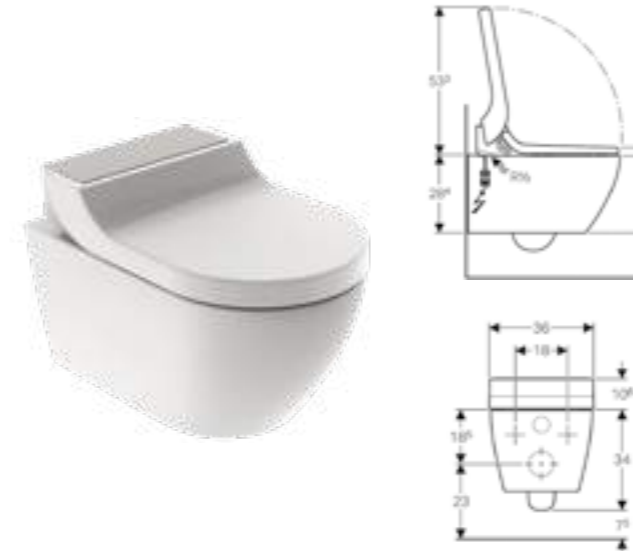

Geberit AquaClean Tuma Comfort
W 36 / D 55.3 / H 44.6cm
Complete solution.

Art. no.	Product Description
146.290.11.1	White alpine
146.290.SI.1	White glass
146.290.SJ.1	Black glass
146.290.FW.1	Stainless steel brushed

Design cover ☐ ☐ ☐ ☐