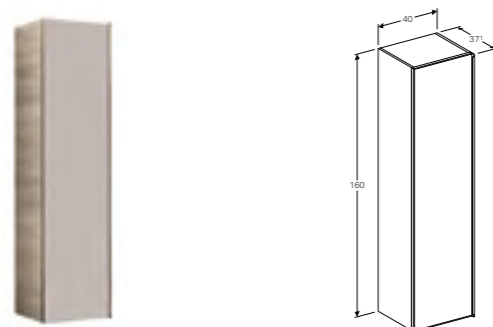

160cm tall cabinet with one SoftClosing mechanism door
W 40 / D 37.1 / H 160cm

Wall-mounted, opening via handle, with four movable shelves, left or right hinge side, front panel made of glass, door frame made of metal, delivered pre-assembled.

Art. no.	Product Description
500.554.JI.1	Taupe, beige oak
500.554.JJ.1	Black, grey-brown oak