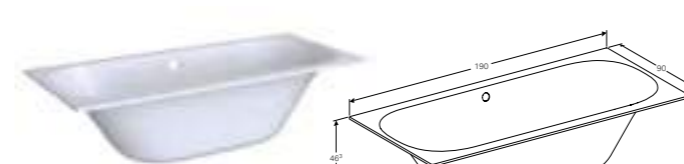

190cm rectangular bathtub, duo, with set of feet
W 190 / D 90 / H 46.3cm
Built-in bathtub, suitable for two persons, slim rim, centred outlet.
Art. no. 554.005.01.1 **Product Description** White