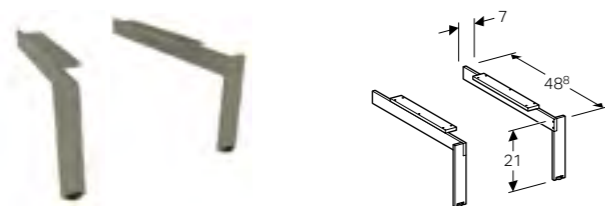

Set of feet
W 7 / D 48.8 / H 21cm

Set of 2 pieces.

Art. no.	Product Description
500.573.39.1	Champagne