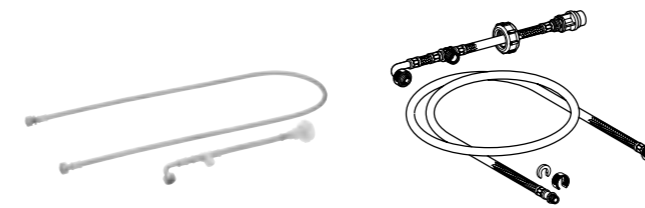

TOILET COMPLETE SOLUTIONS

Water supply connection set for Geberit concealed cisterns 12 / 15 cm, for Geberit AquaClean WC complete solutions
Art. no.
147.020.00.1