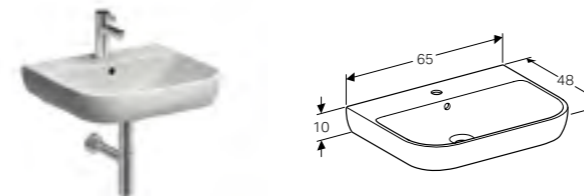

65cm washbasin
W 65 / D 48 / H 10cm
Visible overflow.

Art. no.
500.230.01.1

Product Description
Centred tap hole