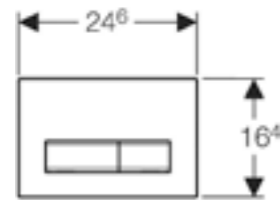

Geberit Sigma50

W 26.4 / D 1.16 - 1.36 / H 16.4cm

Art. no.	Product Description
115.788.11.2	White alpine
115.788.DW.2	Jet black RAL 9005
115.788.21.2	Gloss chrome-plated
115.788.GH.2	Brushed chrome
115.788.TG.2	Sand glass
115.788.SQ.2	Umber
115.788.SD.2	Smoked glass reflective
115.788.00.2	Customisation
115.788.JM.2	Mustang Slate