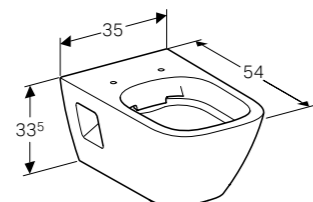

**Square wall-hung toilet, opening for wall mounting, Rimfree®**  
W 35 / D 54 / H 33.5cm  
Washdown toilet pan, 6/4L.  
**Art. no.** 500.200.01.1 **Product Description** White

**Square slim soft close seat & cover with quick release hinges to suit premium WC (wrap over)**  
Hinges made of metal, slim design, overlapping lid, quick release  
**Art. no.** 500.687.01.1 **Product Description** White