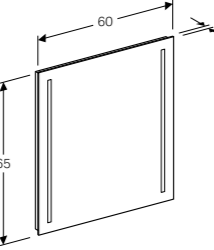

60cm mirror with functional side lighting
W 60 / D 3.6 / H 65cm
Mechanical switch, LED lighting.
Art. no.
500.586.00.1