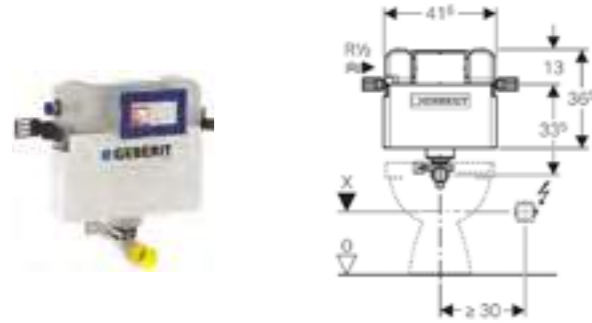

Geberit Kappa concealed cistern, 6/3 litres

Art. no.	Product Description
109.205.00.1	Installation height 82cm