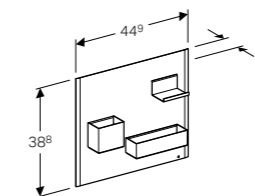

45cm board with storage magnets

W 44.9 / D 7.5 / H 38.8cm

Storage boxes of different sizes, storage boxes fixed with magnets.

Art. no.	Product Description
500.649.01.2	White board, lava box
500.649.JK.2	Lava board, lava box
500.649.JL.2	Sand board, lava box
500.649.16.1	Black board, lava box