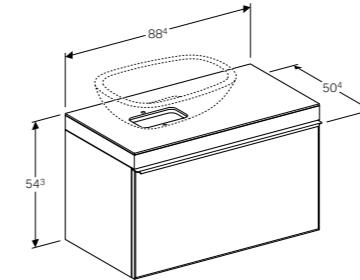

90cm cabinet for lay-on washbasin, with one SoftClosing mechanism drawer
W 88.4 / D 50.4 / H 54.3cm

Wall-mounted, opening via handle, front panel made of glass, can be equipped with feet, cover plate made of glass, frame made of metal, delivered pre-assembled.

Art. no.	Product Description
500.560.JI.1	Taupe, beige oak
500.560.JJ.1	Black, grey-brown oak