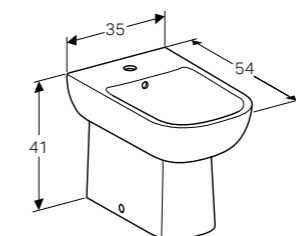

Floor-standing bidet, back-to-wall

W 35 / D 54 / H 41cm

Hidden water supply connection, visible overflow, hidden fastening.

Art. no. Product Description
500.217.01.1 White