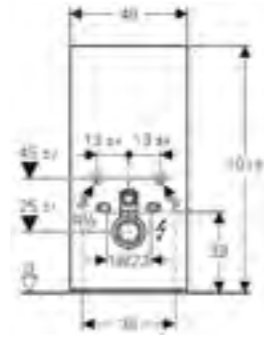

Geberit Monolith Plus
W 48.2 / D 10.6 / H 101cm
Wall-hung toilet, height 101cm.

Art. no.	Product Description
131.221.SJ.5	Black
131.221.SQ.5	Umber
131.221.TG.5	Sand
131.221.SI.5	White