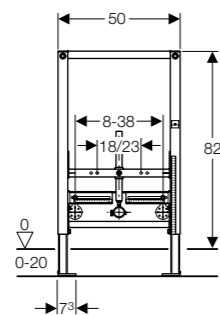

BIDETS AND URINALS FRAMES

Geberit Duofix frame for bidet, 82cm, Universal

Art. no. 111.543.00.1 **Product Description**
With wall brackets, backplate elbows and chrome isolating valves