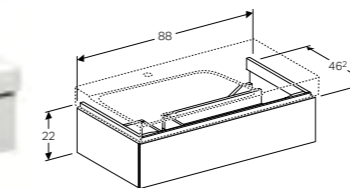

**Cabinet for 60cm washbasin, with two drawers**

W 58 / D 46.2 / H 53cm

Wall-mounted, opened using push-to-open mechanism, moisture-resistant, LED lighting, delivered pre-assembled.

Art. no.	Product Description
500.506.01.1	White
500.506.43.1	Scultura grey
500.506.00.1	Matt grey