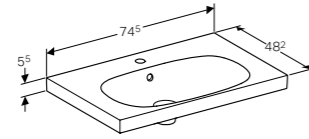

75cm washbasin, with shelf surface

W 74.5 / D 48.2 / H 5.5cm

Can be installed with a washbasin cabinet, visible overflow.

Art. no.	Product Description
500.622.01.2	Centred tap hole