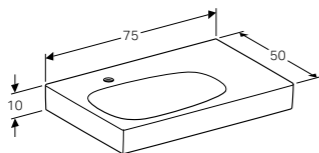

75cm washbasin with shelf surface
W 75 / D 50 / H 10cm

Washbasin without overflow, with ceramic cover cap, available with Clou overflow system or running waste with free outlet, asymmetrical, can be installed with a washbasin cabinet.

Art. no.	Product Description
500.545.01.1	Left tap hole, shelf space right
500.546.01.1	Right tap hole, shelf space left