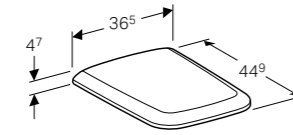

Square toilet seat
W 36.5 / D 44.9 / H 4.7cm
Hinges made of metal, overlapping toilet lid.
Art. no.   **Product Description**
571900000   White
571910000   White, SoftClosing