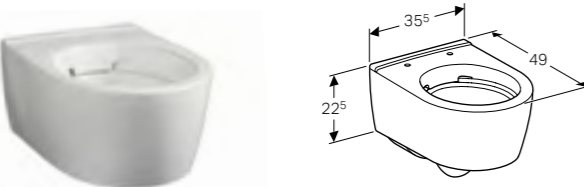

Wall-hung toilet, Rimfree®, small projection
W 35.5 / D 49 / H 22.5cm
Washdown toilet pan, 6/4L or 4/2.6L, hidden fastening.
Art. no. 204070000 **Product Description** White