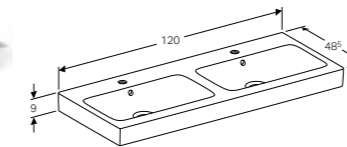

120cm double washbasin
W 120 / D 48.5 / H 9cm

Can be installed with a washbasin cabinet, visible overflow.

Art. no.	Product Description
124120000	Right and left tap hole