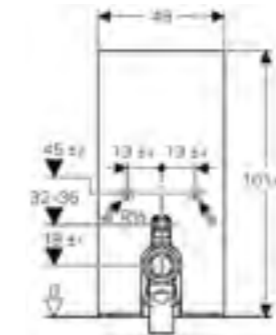

Geberit Monolith
W 48.2 / D 10.6 / H 101cm
Floor-standing toilet, height 101cm.

Art. no.	Product Description
131.002.SJ.5	Black
131.002.SQ.5	Umber
131.002.TG.5	Sand
131.002.SI.5	White
131.002.SL.5	Mint