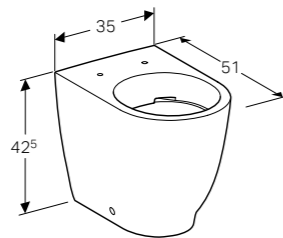

Floor-standing toilet, raised, Rimfree®
W 35 / D 51 / H 42.5cm
Back-to-wall, washdown toilet pan, 6/4L or 4/2.6L, horizontal or vertical outlet, hidden fastening, raised seat height, small projection.
Art. no. 500.602.01.1 **Product Description** White