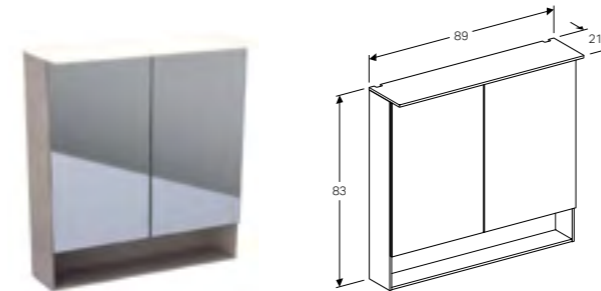

90cm mirror cabinet with functional lighting, two doors
W 89 / D 21.5 / H 83cm
LED lighting, internal lighting, sensor switch, power socket, USB port, mirrored back side, magnification mirror, storage boxes on inside of doors.

Art. no.	Product Description
500.646.00.1	Mystik oak