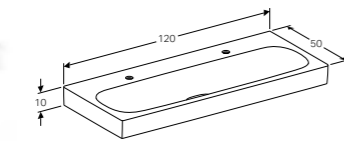

120cm washbasin
W 120 / D 50 / H 10cm

Washbasin with 2 tap holes, without overflow, with ceramic cover cap, available with Clou overflow system or running waste with free outlet, can be installed with a washbasin cabinet.

Art. no.	Product Description
500.553.01.1	Right and left tap hole