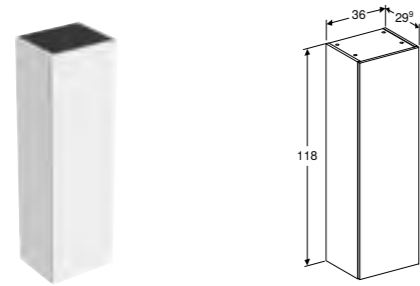

Semi-tall cabinet
W 36 / D 29.9 / H 118cm
Wall-mounted, push to open door, moisture resistant, delivered pre-assembled.

Art. no.	Product Description
500.361.00.1	White
500.361.JK.1	Lava
500.361.JL.1	Sand
500.361.JR.1	Walnut