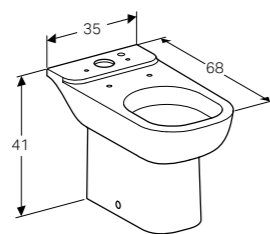

Floor-standing toilet, for close-coupled exposed cistern, Rimfree®

W 35 / D 68 / H 41cm

Washdown toilet pan, multidirectional outlet, hidden fastening.

Art. no. Product Description
500.212.01.1 White