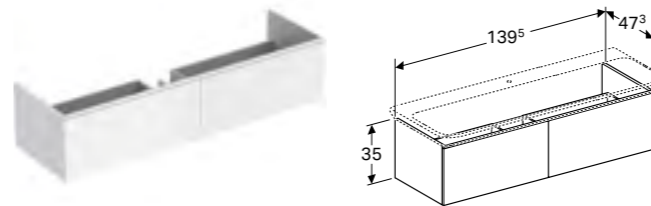

Cabinet for 140cm washbasin, with two drawers

W 139.5 / D 47.3 / H 35cm

Wall-mounted, opened using push-to-open mechanism, moisture-resistant, LED lighting, delivered pre-assembled.

Art. no.	Product Description
500.347.00.1	White
500.348.43.1	Scultura grey
500.348.00.1	Matt grey

NEW