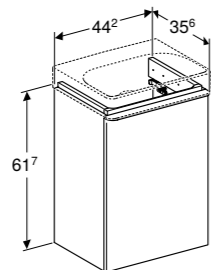

Cabinet for 45cm handrinse basin, with one SoftClosing mechanism door

W 44.2 / D 35.6 / H 61.7cm

Wall-mounted, integrated handle, moisture-resistant, delivered pre-assembled.

Art. no. 500.350.00.1 **Product Description** RH door white
500.350.JK.1 RH door lava
500.350.JL.1 RH door sand
500.350.JR.1 RH door hickory
500.351.00.1 LH door white
500.351.JK.1 LH door lava
500.351.JL.1 LH door sand
500.351.JR.1 LH door hickory

LH - Hinge mounted on left
RH - Hinge mounted on right