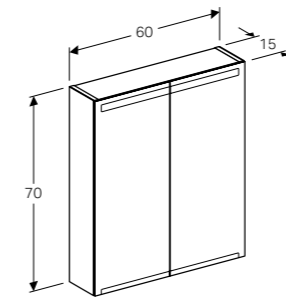

60cm mirror cabinet with functional and ambient lighting, two doors
W 60 / D 15 / H 70cm
LED lighting, indirect lighting, touch-sensor switch for the upper light, touch-sensor switch for the bottom light, power socket, mirrored body, doors mirrored on both sides, movable shelves.
Art. no.
500.590.P5.1