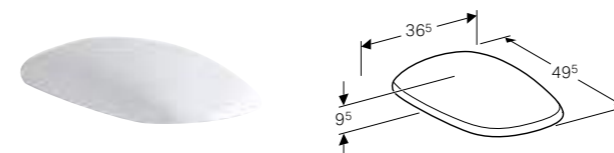

Toilet seat, SoftClosing mechanism
W 36.5 / D 49.5 / H 9.5cm

Hinges made of metal, overlapping toilet lid.

Art. no.	Product Description
500.540.01.1	White