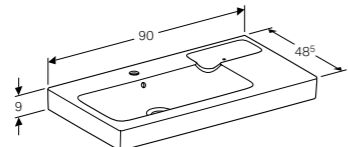

90cm washbasin with shelf surface and decorative dish
W 90 / D 48.5 / H 9cm

Washbasin with visible overflow, asymmetrical, decorative dish inserted, can be installed with a washbasin cabinet.

Art. no.	Product Description
124190000	Decorative dish right
124195000	Decorative dish left