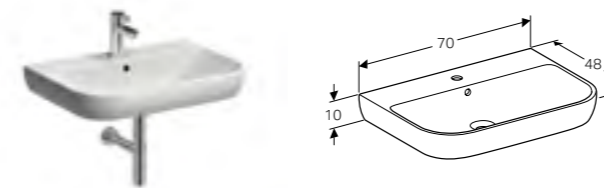

70cm washbasin
W 70 / D 48 / H 10cm
Visible overflow.

Art. no.
500.248.01.1

Product Description
Centred tap hole