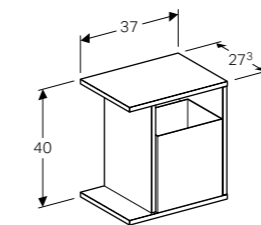

Side element with storage box, 28cm depth
W 37 / D 27.3 / H 40cm

Wall-mounted, delivered pre-assembled, can be connected with handrinse basin cabinet.

Art. no.	Product Description
840237000	White
841239000	Natural oak
841238000	Lava

Only compatible with cabinet for 53cm handrinse basin, with drawer.