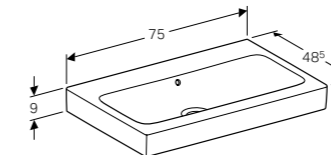

**53cm handrinse basin with shelf surface**  
W 53 / D 31 / H 9cm

Washbasin without overflow, asymmetrical, can be installed with a washbasin cabinet.

Art. no.	Product Description
12405300	Tap hole and shelf space right
124153000	Tap hole and shelf space left