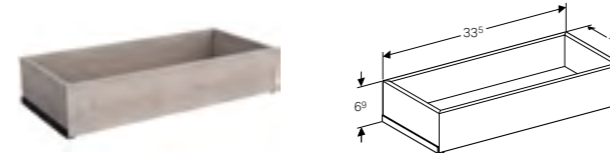

Art. no.	Product Description
500.646.00.1	Mystik oak

**45cm floating shelf**  
W 45 / D 15.9 / H 14.8cm  
Wall-mounted, with three towel hooks, delivered pre-assembled.

Art. no.	Product Description
500.617.01.2	White
500.617.JK.2	Lava
500.617.JL.2	Sand
500.617.16.1	Black