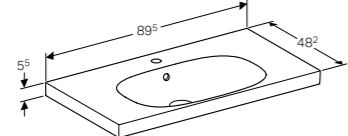

90cm washbasin, with shelf surface

W 89.5 / D 48.2 / H 5.5cm

Can be installed with a washbasin cabinet, visible overflow, easy fastening with Geberit washbasin wall fixing EFF1.

Art. no.	Product Description
500.623.01.2	Centred tap hole
500.624.01.2	Without tap hole