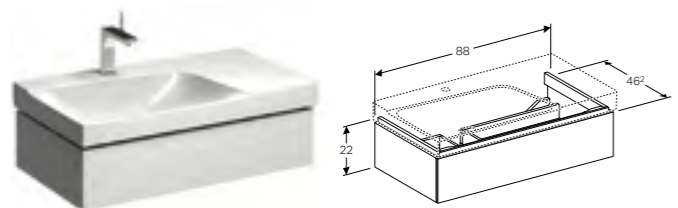

Cabinet for 90cm washbasin, with one drawer

W 88 / D 46.2 / H 22cm

Wall-mounted, opened using push-to-open mechanism, moisture-resistant, LED lighting, delivered pre-assembled.

Art. no.	Product Description
500.514.01.1	White, siphon cut out right
500.514.43.1	Scultura grey, siphon cut out right
500.514.00.1	Matt grey, siphon cut out right