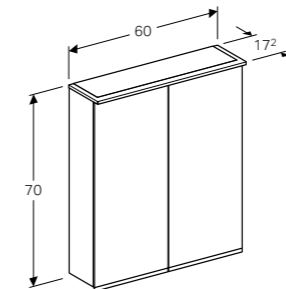

Option plus 60cm mirror cabinet with functional and ambient lighting, two doors
W 60 / D 17.2 / H 70cm
LED lighting, indirect lighting, touch-sensor switch for the upper light, touch-sensor switch for the bottom light, power socket, USB port, mirrored body, mirrored back side, doors mirrored on both sides, movable shelves. The Option Plus mirror cabinets also include a magnetic accessory holder.
Art. no.
500.595.P5.1