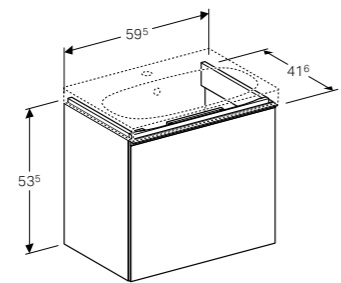

Cabinet for 60cm washbasin, with one drawer and internal drawer, small projection
W 59.5 / D 41.6 / H 53.5cm

Wall-mounted, opening via handle, drawer with SoftClosing mechanism, moisture-resistant, delivered pre-assembled.

Art. no.	Product Description
500.614.01.2	White
500.614.JK.2	Lava
500.614.JL.2	Sand
500.614.16.1	Black