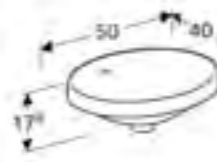

Oval countertop basin

W 50 / D 40cm

Art. no.	Product Description
500.708.01.2	No tap hole with overflow
500.710.01.2	No tap hole without overflow