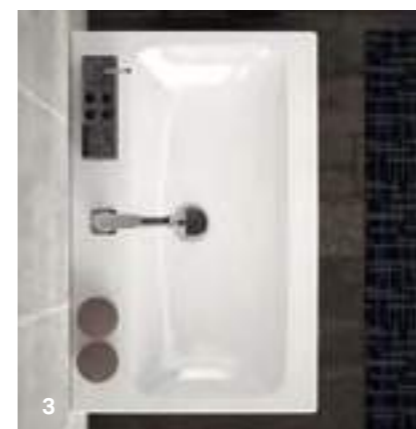

1 Flexible room design with clear lines. **2** Washbasins and cabinets are perfectly coordinated. **3** A clear geometric outer contour and smooth inner form characterise the Geberit iCon washbasins. **4** Geberit iCon is available in many formats and sizes, including as double washbasins for wall-mounted taps.