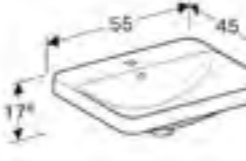

Rectangular countertop basin

W 55 / D 45cm

Art. no.	Product Description
500.740.01.2	One tap hole with overflow
500.742.01.2	One tap hole without overflow