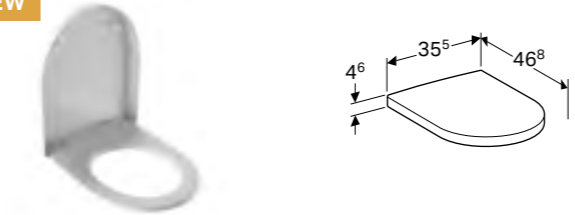

Toilet seat
W 35.5 / D 46.8 / H 4.6cm
Hinges made of metal, overlapping toilet lid.
Art. no. 5474120000 **Product Description** White
5474130000 **Product Description** White, Softclosing

NEW

Toilet seat
W 35.5 / D 46.8 / H 4.6cm
Soft close seat & cover with quick release hinges.
Art. no. 500.670.01.1 **Product Description** White