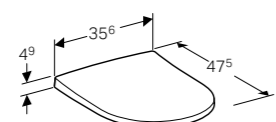

SoftClosing

Flush volume

Moisture resistant

Ground clearance

QuickRelease

**Toilet seat**  
W 35.6 / D 47.5 / H 4.9cm  
Hinges made of metal, overlapping toilet lid, slim design.  
**Art. no.** 500.604.01.1 **Product Description** White