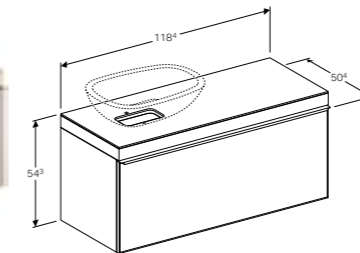

120cm cabinet for lay-on washbasin, with one SoftClosing mechanism drawer
W 118.4 / D 50.4 / H 54.3cm

Wall-mounted, opening via handle, front panel made of glass, can be equipped with feet, cover plate made of glass, frame made of metal, delivered pre-assembled.

Art. no.	Product Description
500.561.JI.1	Taupe, beige oak
500.561.JJ.1	Black, grey-brown oak