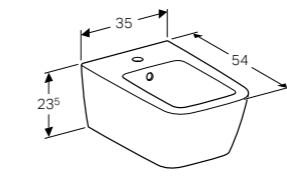

Square wall-hung bidet
W 35 / D 54 / H 23.5cm
Hidden water supply connection, hidden fastening.
Art. no.   **Product Description**
231910000   White