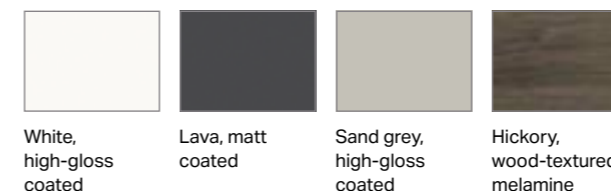

GEBERIT SMYLE BATHROOM FURNITURE COLOURS

FURNITURE

All Geberit bathroom furniture ranges are made of moisture-resistant material.