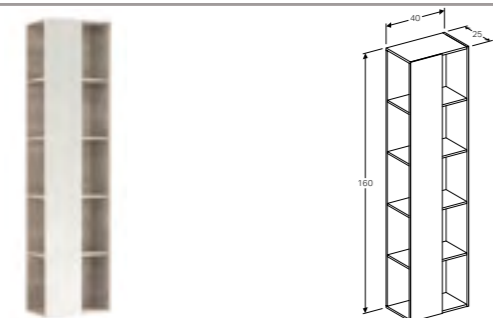

160cm shelf unit with mirror
W 40 / D 50.4 / H 160cm

Delivered pre-assembled.

Art. no.	Product Description
500.569.JI.1	Taupe, beige oak
500.569.JJ.1	Black, grey-brown oak