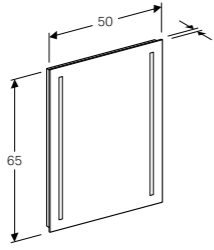

50cm mirror with functional side lighting
W 50 / D 3.6 / H 65cm
Mechanical switch, LED lighting.
Art. no.
500.581.00.1