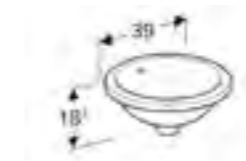

Round undercounter basin

Dia 33cm

Art. no.	Product Description
500.744.01.2	With overflow
500.746.01.2	Without overflow