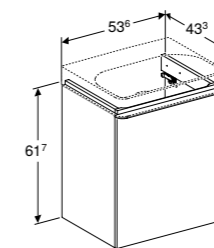

Cabinet for 55cm handrinse basin, with one SoftClosing mechanism door

W 44.2 / D 35.6 / H 61.7cm

Wall-mounted, integrated handle, moisture-resistant, delivered pre-assembled.

Art. no. 500.365.00.1 **Product Description** RH door white
500.365.JK.1 RH door lava
500.365.JL.1 RH door sand
500.365.JR.1 RH door walnut
500.366.00.1 LH door white
500.366.JK.1 LH door lava
500.366.JL.1 LH door sand
500.366.JR.1 LH door walnut

LH - Hinge mounted on left
RH - Hinge mounted on right