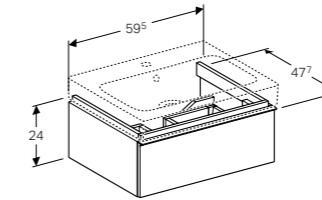

Cabinet for 60cm washbasin, with one drawer
W 59.5 / D 47.7 / H 24cm

Wall-mounted, handle included, drawer with SoftClosing mechanism, delivered pre-assembled.

Art. no.	Product Description
840260000	White
841262000	Natural oak
841261000	Lava