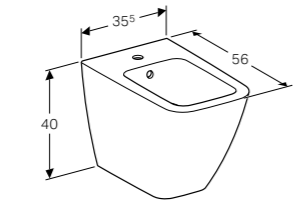

**Square wall-hung toilet, Rimfree®**  
 W 35 / D 54 / H 23.5cm  
 Washdown toilet pan, 6/4L or 4/2.6L, hidden fastening.  
**Art. no.**      **Product Description**  
 201950000      White

**Square toilet seat**  
 W 36.5 / D 44.9 / H 4.7cm  
 Hinges made of metal, overlapping toilet lid.  
**Art. no.**      **Product Description**  
 571900000      White  
 571910000      White, SoftClosing