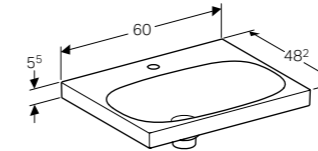

60cm washbasin, with hidden overflow and drain cover
W 60 / D 48.2 / H 5.5cm

Can be installed with a washbasin cabinet, ceramic overflow system.

Art. no.	Product Description
500.629.01.2	Centred tap hole

Built in ceramic clou waste requires brassware with lever operated pop up waste.