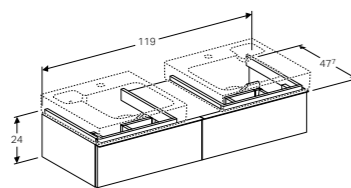

Cabinet for two 50cm washbasins, with two drawers and shelf surface
W 119 / D 47.7 / H 24cm

Wall-mounted, opening via handle, drawer with SoftClosing mechanism, delivered pre-assembled.

Art. no.	Product Description
840320000	White
841322000	Natural oak
841321000	Lava