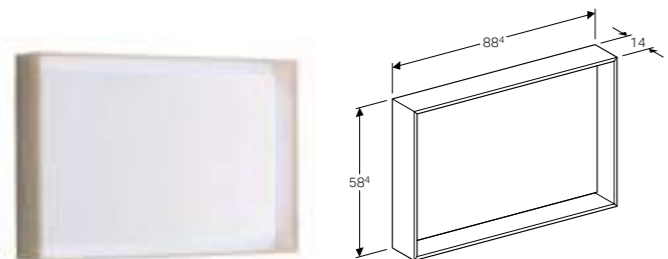

**Set of feet**  
W 7 / D 48.8 / H 21cm

Set of 2 pieces.

Art. no.	Product Description
500.573.39.1	Champagne

**90cm mirror with ambient lighting**  
W 88.4 / D 14 / H 58.4cm

Mirror surface with LED light strip integrated in frame, light operated by wall switch, frame made of wood.