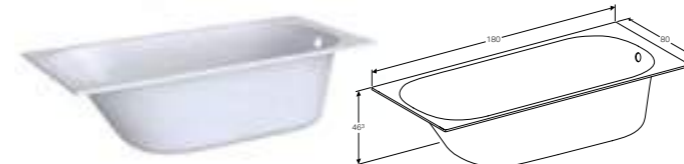

180cm rectangular bathtub with set of feet
W 180 / D 80 / H 46.3cm
Built-in bathtub, slim rim, outlet at the feet end.
Art. no. 554.015.01.1 **Product Description** White