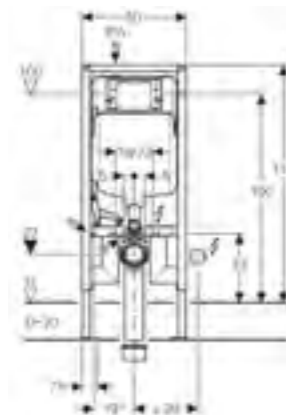

GEBERIT FRAMES

Geberit Duofix WC frame with Sigma cistern 8cm

Art. no. 111.799.00.1
Product Description Installation height 114cm