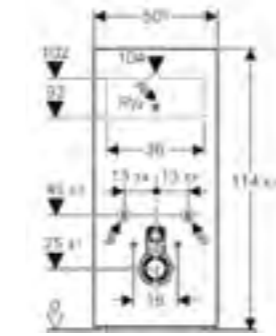

Geberit Monolith
W 50.5 / D 10.6 / H 114cm
Wall-hung toilet, height 114cm.

Art. no.	Product Description
131.031.SJ.5	Black
131.031.SQ.5	Umber
131.031.TG.5	Sand
131.031.SI.5	White