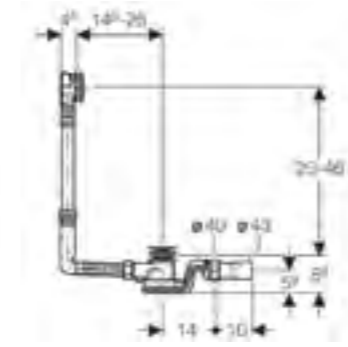

Geberit bathtub drain with push actuation PushControl
With ready-to-fit-set and straight connector:
gloss chrome-plated.

Art. no.	Product Description
150.770.21.1	D 52 / L 26cm
150.771.21.1	D 52 / L 50cm
150.772.21.1	D 52 / L 60cm

Square towel rail

Art. no.
510140000

Radius towel rail

Art. no.
510140000