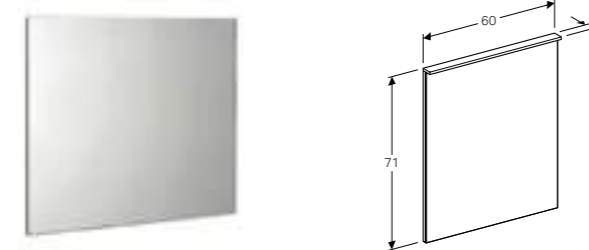

60cm mirror with functional and ambient lighting

W 60 / D 5.5 / H 71cm

Indirect lighting, heated rear to prevent mirror steaming up, touch-sensor switch, dimmable, LED lighting.

Art. no.	Product Description
500.521.00.1	60cm