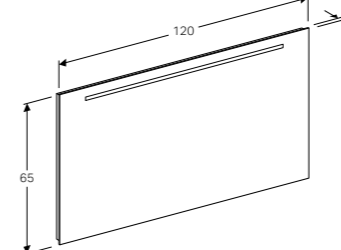

120cm mirror with functional lighting from the top
W 120 / D 3.6 / H 65cm
Mechanical switch, LED lighting.
Art. no.
500.585.00.1