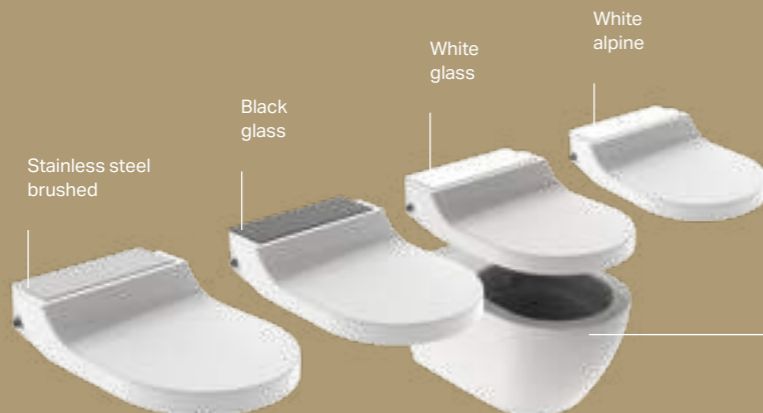

AQUACLEAN TUMA COMFORT IS AVAILABLE IN FOUR DESIGN COVERS:

AquaClean Tuma toilet enhancement solution with standard toilet ceramic appliance.

GEBERIT AQUACLEAN TUMA SURPRISINGLY VERSATILE

EQUIPMENT OF AQUACLEAN TUMA COMFORT AND CLASSIC

- WhirlSpray shower technology with five adjustable shower pressure settings
- Rimfree® toilet ceramic pan
- Individually adjustable spray arm position
- Adjustable water spray temperature
- Oscillating spray
- Descaling function
- SoftClosing
- QuickRelease function for the toilet lid
- Energy-saving function
- Geberit App

ADDITIONAL COMFORT FUNCTIONS OF AQUACLEAN TUMA COMFORT

- Intuitive and clearly laid-out remote control
- Gently cleaning lady wash
- Toilet seat heating
- Dryer
- Odour extraction
- User detection

KeraTect®

Rimfree®