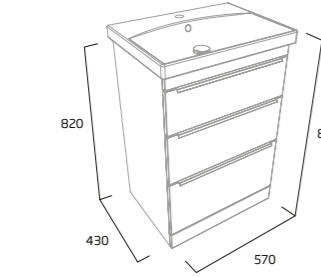

type product details

Product	Features	Finish	Code
500mm Wall Mounted Wash Unit	• Soft close drawer • Chrome plated handle	Gloss White	TY5011.W
		Light Grey	TY5011.LG
		Stone Grey	TY5011.ST
		Basalt Wood	TY5011.BT
		RRP inc VAT	£225.00
500mm Freestanding 2 Door Wash Unit	• Soft close doors • Chrome plated handles • Internal shelf	Gloss White	TY5010.W
		Light Grey	TY5010.LG
		Stone Grey	TY5010.ST
		Basalt Wood	TY5010.BT
		RRP inc VAT	£280.00
500mm Basin	• Single tap hole • Integrated overflow	Ceramic	TY5080
		RRP inc VAT	£105.00
600mm Wall Mounted 2 Drawer Wash Unit	• Soft close drawers • Chrome plated handles	Gloss White	TY6012.W
		Light Grey	TY6012.LG
		Stone Grey	TY6012.ST
		Basalt Wood	TY6012.BT
		RRP inc VAT	£353.00
600mm Freestanding 3 Drawer Wash Unit	• Soft close drawers • Chrome plated handles	Gloss White	TY6016.W
		Light Grey	TY6016.LG
		Stone Grey	TY6016.ST
		Basalt Wood	TY6016.BT
		RRP inc VAT	£489.00