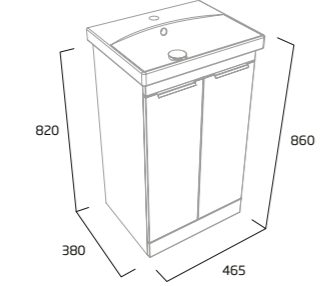

type product details

Product	Features	Finish	Code
500mm Wall Mounted Wash Unit	• Soft close drawer • Chrome plated handle	Gloss White	TY5011.W
		Light Grey	TY5011.LG
		Stone Grey	TY5011.ST
		Basalt Wood	TY5011.BT
		RRP inc VAT	£225.00
500mm Freestanding 2 Door Wash Unit	• Soft close doors • Chrome plated handles • Internal shelf	Gloss White	TY5010.W
		Light Grey	TY5010.LG
		Stone Grey	TY5010.ST
		Basalt Wood	TY5010.BT
		RRP inc VAT	£280.00
500mm Basin	• Single tap hole • Integrated overflow	Ceramic	TY5080
		RRP inc VAT	£105.00
600mm Wall Mounted 2 Drawer Wash Unit	• Soft close drawers • Chrome plated handles	Gloss White	TY6012.W
		Light Grey	TY6012.LG
		Stone Grey	TY6012.ST
		Basalt Wood	TY6012.BT
		RRP inc VAT	£353.00
600mm Freestanding 3 Drawer Wash Unit	• Soft close drawers • Chrome plated handles	Gloss White	TY6016.W
		Light Grey	TY6016.LG
		Stone Grey	TY6016.ST
		Basalt Wood	TY6016.BT
		RRP inc VAT	£489.00