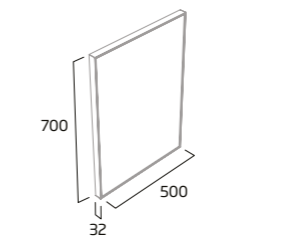

Product	Features	Finish	Code
600mm Freestanding 2 Door Wash Unit	• Soft close doors • Integrated shelf • Chrome plated handles	Gloss White	TY6010.W
		Light Grey	TY6010.LG
		Stone Grey	TY6010.ST
		Basalt Wood	TY6010.BT
		RRP inc VAT	£324.00
600mm Basin	• Single tap hole • Integrated overflow	Ceramic	TY6080
		RRP inc VAT	£116.00
Back To Wall WC Unit	• Removable top and main fascia panels for easy access to cistern • Gloss white 25mm thick worktop • See sanitaryware section for back to wall pan and cistern options	Gloss White	AM5623.W
		Light Grey	AM5623.LG
		Stone Grey	AM5623.ST
		Basalt Wood	AM5623.BT
		RRP inc VAT	£231.50
300mm Wall Column	• Soft close doors • 3 x internal shelf (non adjustable) • Reversible doors	Gloss White	AM3041.W
		Light Grey	AM3041.LG
		Stone Grey	AM3041.ST
		Basalt Wood	AM3041.BT
		RRP inc VAT	£193.00
500mm Framed Mirror	• Colour matched to furniture	Gloss White	AM5050.W
		Light Grey	AM5050.LG
		Stone Grey	AM5050.ST
		RRP inc VAT	£103.00