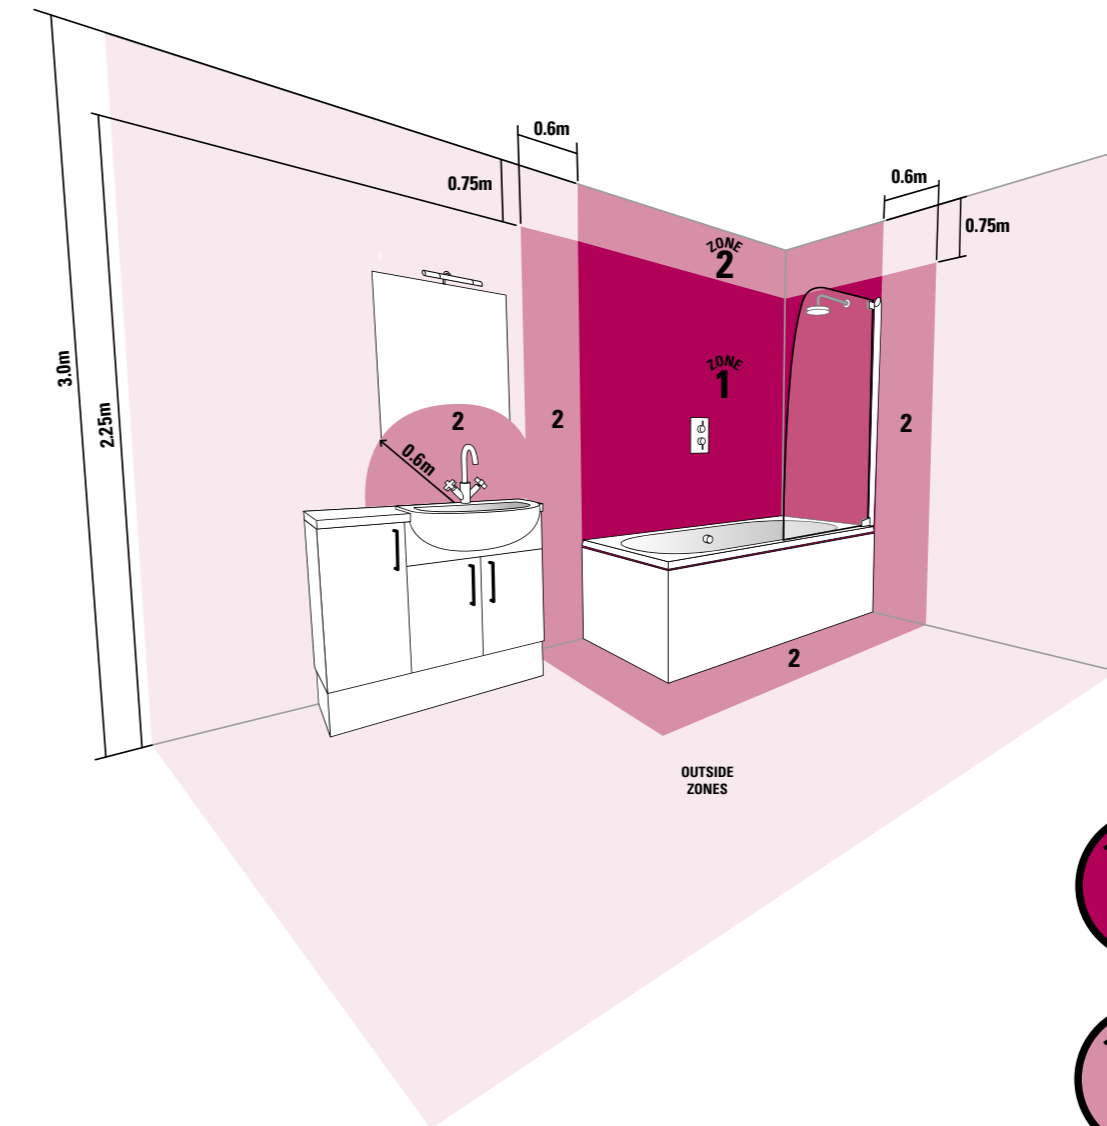

ZONE 1
Electrical fittings in this zone require separated extra low voltage and a minimum rating of IP44 (splash-proof).

ZONE 2
Electrical fittings in this zone require a minimum rating of IP44 (splash-proof).

OUTSIDE ZONES
Electrical fittings in this zone require a minimum rating of IP20.