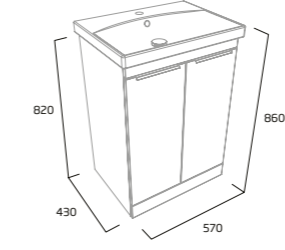

Product	Features	Finish	Code
600mm Freestanding 2 Door Wash Unit	• Soft close doors • Integrated shelf • Chrome plated handles	Gloss White	TY6010.W
		Light Grey	TY6010.LG
		Stone Grey	TY6010.ST
		Basalt Wood	TY6010.BT
		RRP inc VAT	£324.00
600mm Basin	• Single tap hole • Integrated overflow	Ceramic	TY6080
		RRP inc VAT	£116.00
Back To Wall WC Unit	• Removable top and main fascia panels for easy access to cistern • Gloss white 25mm thick worktop • See sanitaryware section for back to wall pan and cistern options	Gloss White	AM5623.W
		Light Grey	AM5623.LG
		Stone Grey	AM5623.ST
		Basalt Wood	AM5623.BT
		RRP inc VAT	£231.50
300mm Wall Column	• Soft close doors • 3 x internal shelf (non adjustable) • Reversible doors	Gloss White	AM3041.W
		Light Grey	AM3041.LG
		Stone Grey	AM3041.ST
		Basalt Wood	AM3041.BT
		RRP inc VAT	£193.00
500mm Framed Mirror	• Colour matched to furniture	Gloss White	AM5050.W
		Light Grey	AM5050.LG
		Stone Grey	AM5050.ST
		RRP inc VAT	£103.00