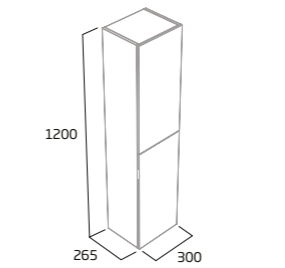

Product	Features	Finish	Code
600mm Freestanding 2 Door Wash Unit	• Soft close doors • Integrated shelf • Chrome plated handles	Gloss White	TY6010.W
		Light Grey	TY6010.LG
		Stone Grey	TY6010.ST
		Basalt Wood	TY6010.BT
		RRP inc VAT	£324.00
600mm Basin	• Single tap hole • Integrated overflow	Ceramic	TY6080
		RRP inc VAT	£116.00
Back To Wall WC Unit	• Removable top and main fascia panels for easy access to cistern • Gloss white 25mm thick worktop • See sanitaryware section for back to wall pan and cistern options	Gloss White	AM5623.W
		Light Grey	AM5623.LG
		Stone Grey	AM5623.ST
		Basalt Wood	AM5623.BT
		RRP inc VAT	£231.50
300mm Wall Column	• Soft close doors • 3 x internal shelf (non adjustable) • Reversible doors	Gloss White	AM3041.W
		Light Grey	AM3041.LG
		Stone Grey	AM3041.ST
		Basalt Wood	AM3041.BT
		RRP inc VAT	£193.00
500mm Framed Mirror	• Colour matched to furniture	Gloss White	AM5050.W
		Light Grey	AM5050.LG
		Stone Grey	AM5050.ST
		RRP inc VAT	£103.00