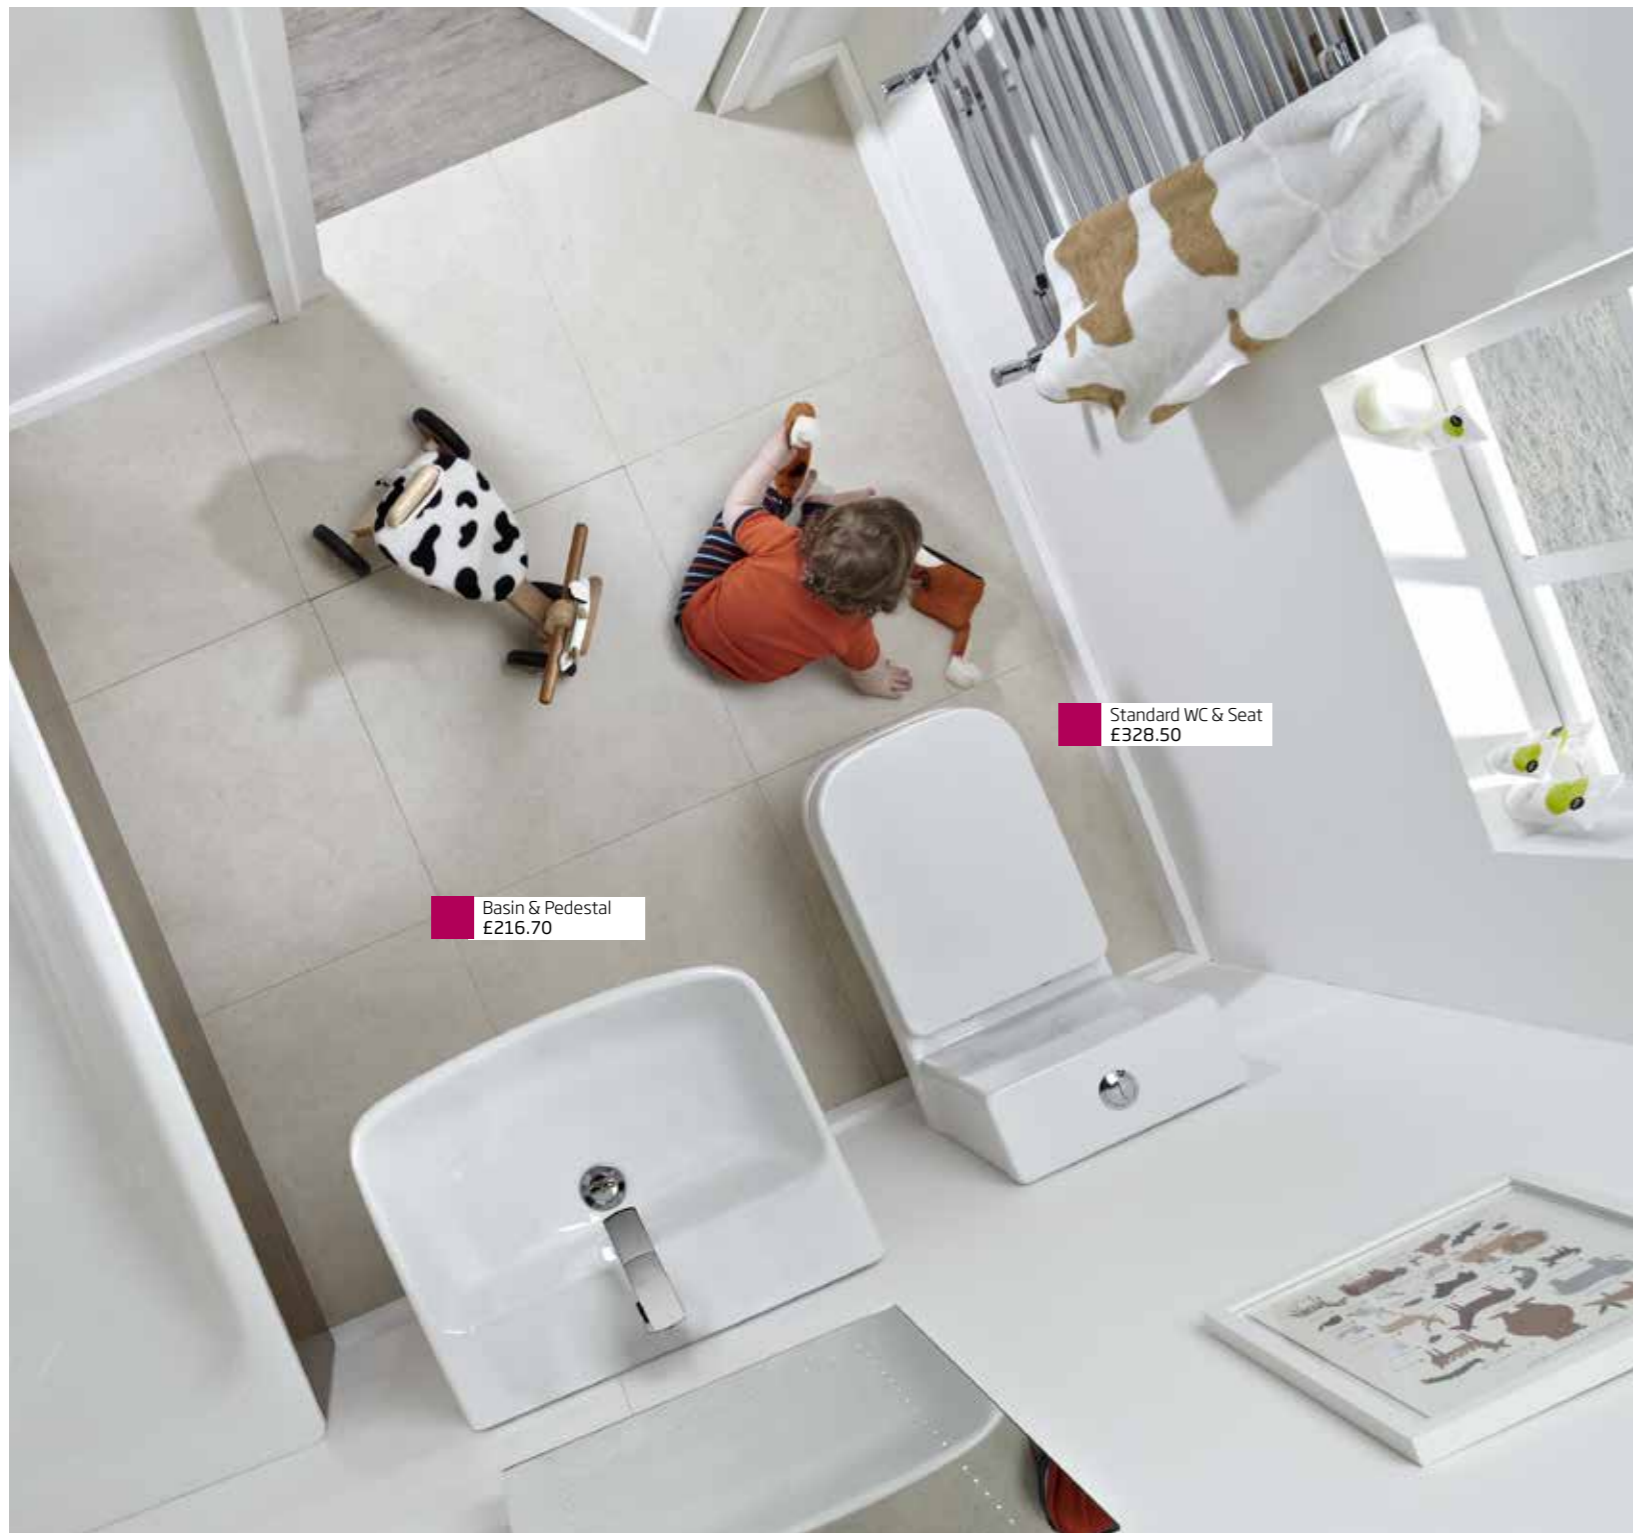

mini sanitaryware