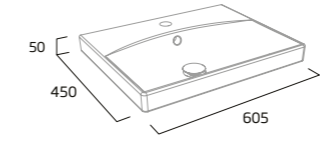

Product	Features	Finish	Code
600mm Freestanding 2 Door Wash Unit	• Soft close doors • Integrated shelf • Chrome plated handles	Gloss White	TY6010.W
		Light Grey	TY6010.LG
		Stone Grey	TY6010.ST
		Basalt Wood	TY6010.BT
		RRP inc VAT	£324.00
600mm Basin	• Single tap hole • Integrated overflow	Ceramic	TY6080
		RRP inc VAT	£116.00
Back To Wall WC Unit	• Removable top and main fascia panels for easy access to cistern • Gloss white 25mm thick worktop • See sanitaryware section for back to wall pan and cistern options	Gloss White	AM5623.W
		Light Grey	AM5623.LG
		Stone Grey	AM5623.ST
		Basalt Wood	AM5623.BT
		RRP inc VAT	£231.50
300mm Wall Column	• Soft close doors • 3 x internal shelf (non adjustable) • Reversible doors	Gloss White	AM3041.W
		Light Grey	AM3041.LG
		Stone Grey	AM3041.ST
		Basalt Wood	AM3041.BT
		RRP inc VAT	£193.00
500mm Framed Mirror	• Colour matched to furniture	Gloss White	AM5050.W
		Light Grey	AM5050.LG
		Stone Grey	AM5050.ST
		RRP inc VAT	£103.00