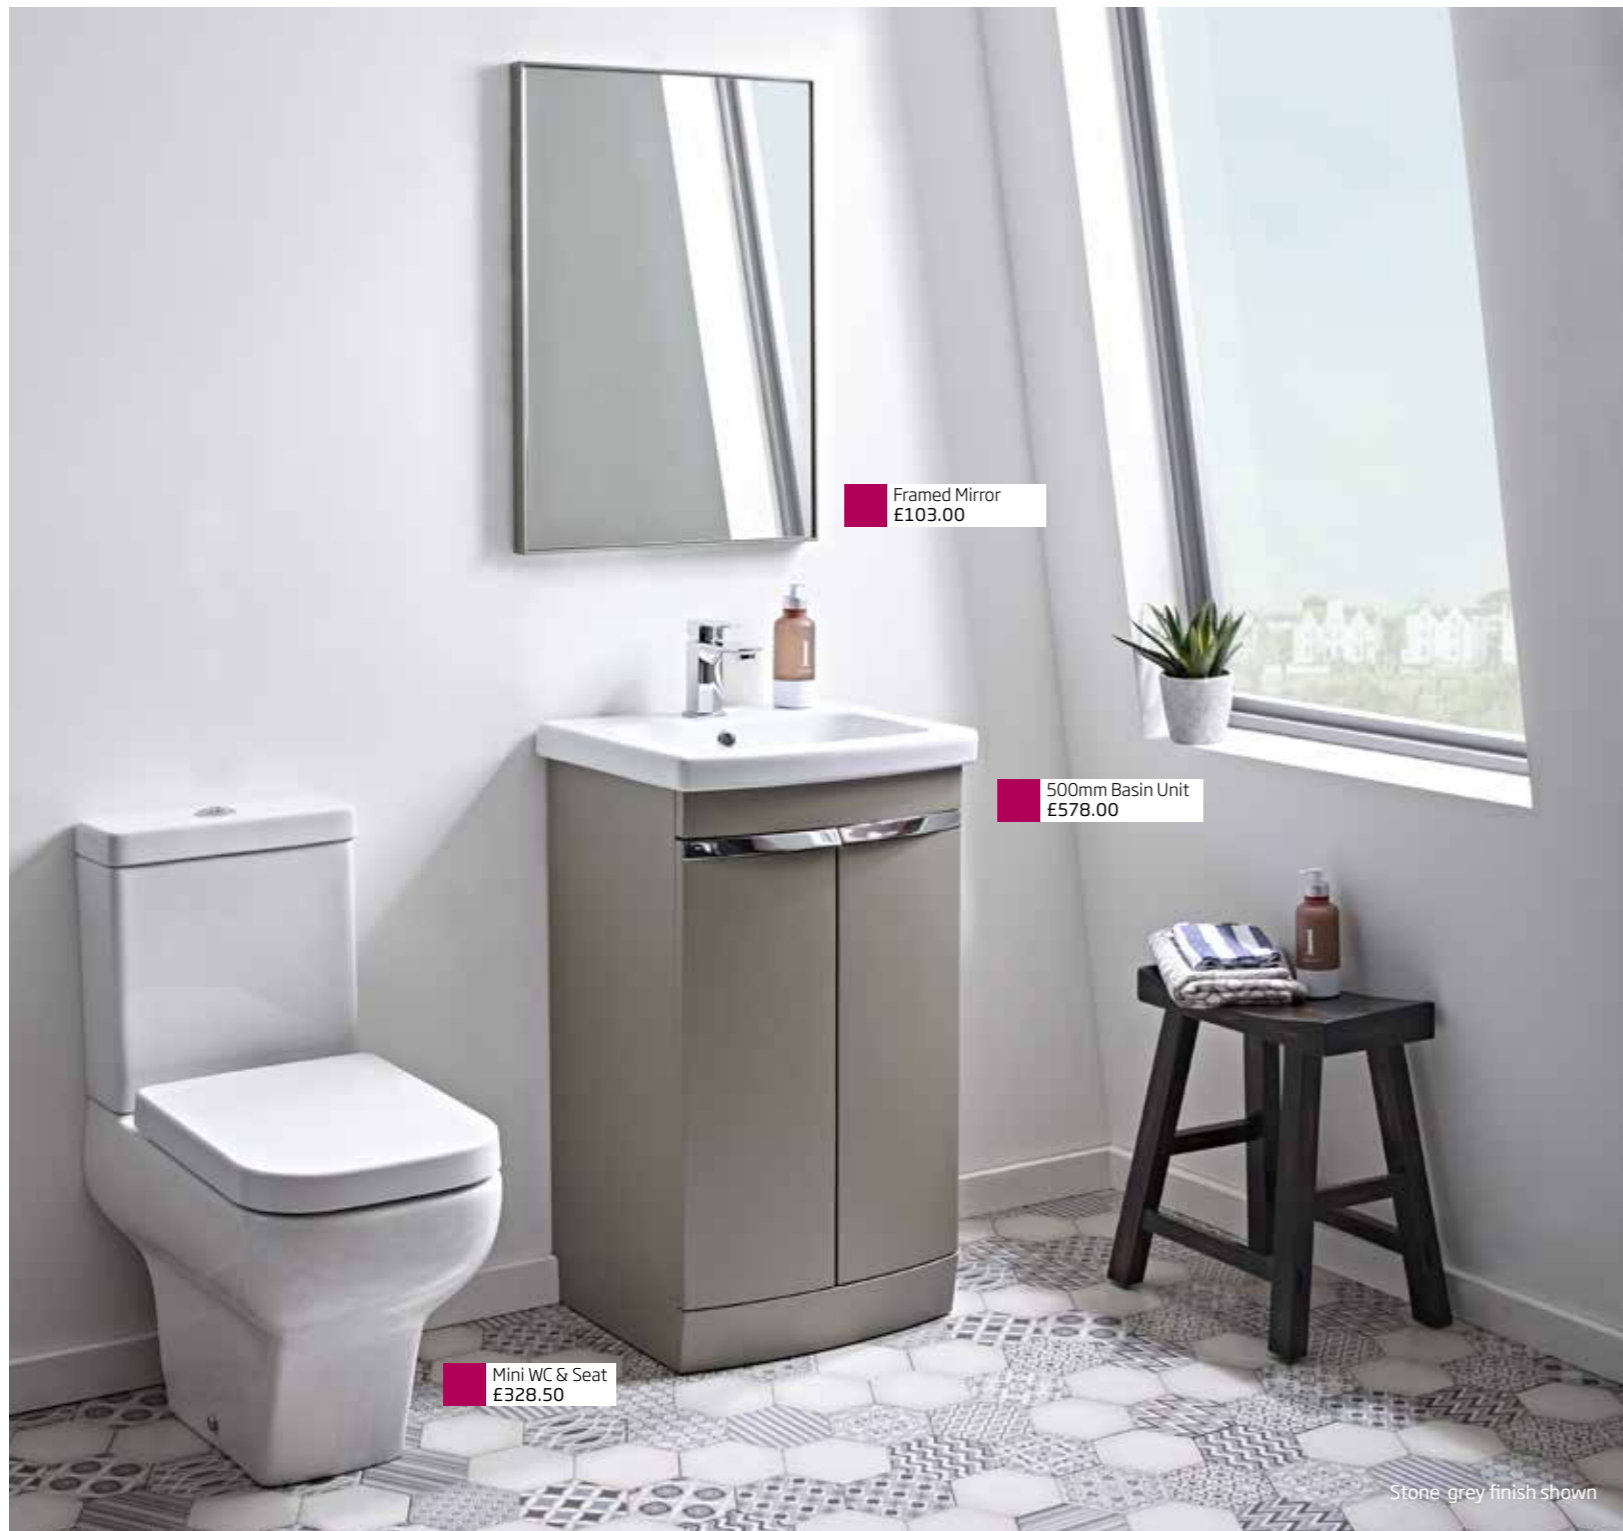

Framed Mirror
£103.00

500mm Basin Unit
£578.00

Mini WC & Seat
£328.50

Stone grey finish shown

plan furniture