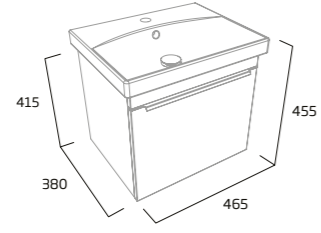

type product details

Product	Features	Finish	Code
500mm Wall Mounted Wash Unit	• Soft close drawer • Chrome plated handle	Gloss White	TY5011.W
		Light Grey	TY5011.LG
		Stone Grey	TY5011.ST
		Basalt Wood	TY5011.BT
		RRP inc VAT	£225.00
500mm Freestanding 2 Door Wash Unit	• Soft close doors • Chrome plated handles • Internal shelf	Gloss White	TY5010.W
		Light Grey	TY5010.LG
		Stone Grey	TY5010.ST
		Basalt Wood	TY5010.BT
		RRP inc VAT	£280.00
500mm Basin	• Single tap hole • Integrated overflow	Ceramic	TY5080
		RRP inc VAT	£105.00
600mm Wall Mounted 2 Drawer Wash Unit	• Soft close drawers • Chrome plated handles	Gloss White	TY6012.W
		Light Grey	TY6012.LG
		Stone Grey	TY6012.ST
		Basalt Wood	TY6012.BT
		RRP inc VAT	£353.00
600mm Freestanding 3 Drawer Wash Unit	• Soft close drawers • Chrome plated handles	Gloss White	TY6016.W
		Light Grey	TY6016.LG
		Stone Grey	TY6016.ST
		Basalt Wood	TY6016.BT
		RRP inc VAT	£489.00