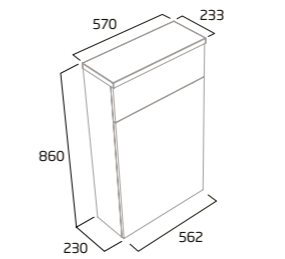

Product	Features	Finish	Code
600mm Freestanding 2 Door Wash Unit	• Soft close doors • Integrated shelf • Chrome plated handles	Gloss White	TY6010.W
		Light Grey	TY6010.LG
		Stone Grey	TY6010.ST
		Basalt Wood	TY6010.BT
		RRP inc VAT	£324.00
600mm Basin	• Single tap hole • Integrated overflow	Ceramic	TY6080
		RRP inc VAT	£116.00
Back To Wall WC Unit	• Removable top and main fascia panels for easy access to cistern • Gloss white 25mm thick worktop • See sanitaryware section for back to wall pan and cistern options	Gloss White	AM5623.W
		Light Grey	AM5623.LG
		Stone Grey	AM5623.ST
		Basalt Wood	AM5623.BT
		RRP inc VAT	£231.50
300mm Wall Column	• Soft close doors • 3 x internal shelf (non adjustable) • Reversible doors	Gloss White	AM3041.W
		Light Grey	AM3041.LG
		Stone Grey	AM3041.ST
		Basalt Wood	AM3041.BT
		RRP inc VAT	£193.00
500mm Framed Mirror	• Colour matched to furniture	Gloss White	AM5050.W
		Light Grey	AM5050.LG
		Stone Grey	AM5050.ST
		RRP inc VAT	£103.00