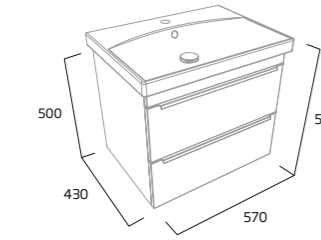

type product details

Product	Features	Finish	Code
500mm Wall Mounted Wash Unit	• Soft close drawer • Chrome plated handle	Gloss White	TY5011.W
		Light Grey	TY5011.LG
		Stone Grey	TY5011.ST
		Basalt Wood	TY5011.BT
		RRP inc VAT	£225.00
500mm Freestanding 2 Door Wash Unit	• Soft close doors • Chrome plated handles • Internal shelf	Gloss White	TY5010.W
		Light Grey	TY5010.LG
		Stone Grey	TY5010.ST
		Basalt Wood	TY5010.BT
		RRP inc VAT	£280.00
500mm Basin	• Single tap hole • Integrated overflow	Ceramic	TY5080
		RRP inc VAT	£105.00
600mm Wall Mounted 2 Drawer Wash Unit	• Soft close drawers • Chrome plated handles	Gloss White	TY6012.W
		Light Grey	TY6012.LG
		Stone Grey	TY6012.ST
		Basalt Wood	TY6012.BT
		RRP inc VAT	£353.00
600mm Freestanding 3 Drawer Wash Unit	• Soft close drawers • Chrome plated handles	Gloss White	TY6016.W
		Light Grey	TY6016.LG
		Stone Grey	TY6016.ST
		Basalt Wood	TY6016.BT
		RRP inc VAT	£489.00