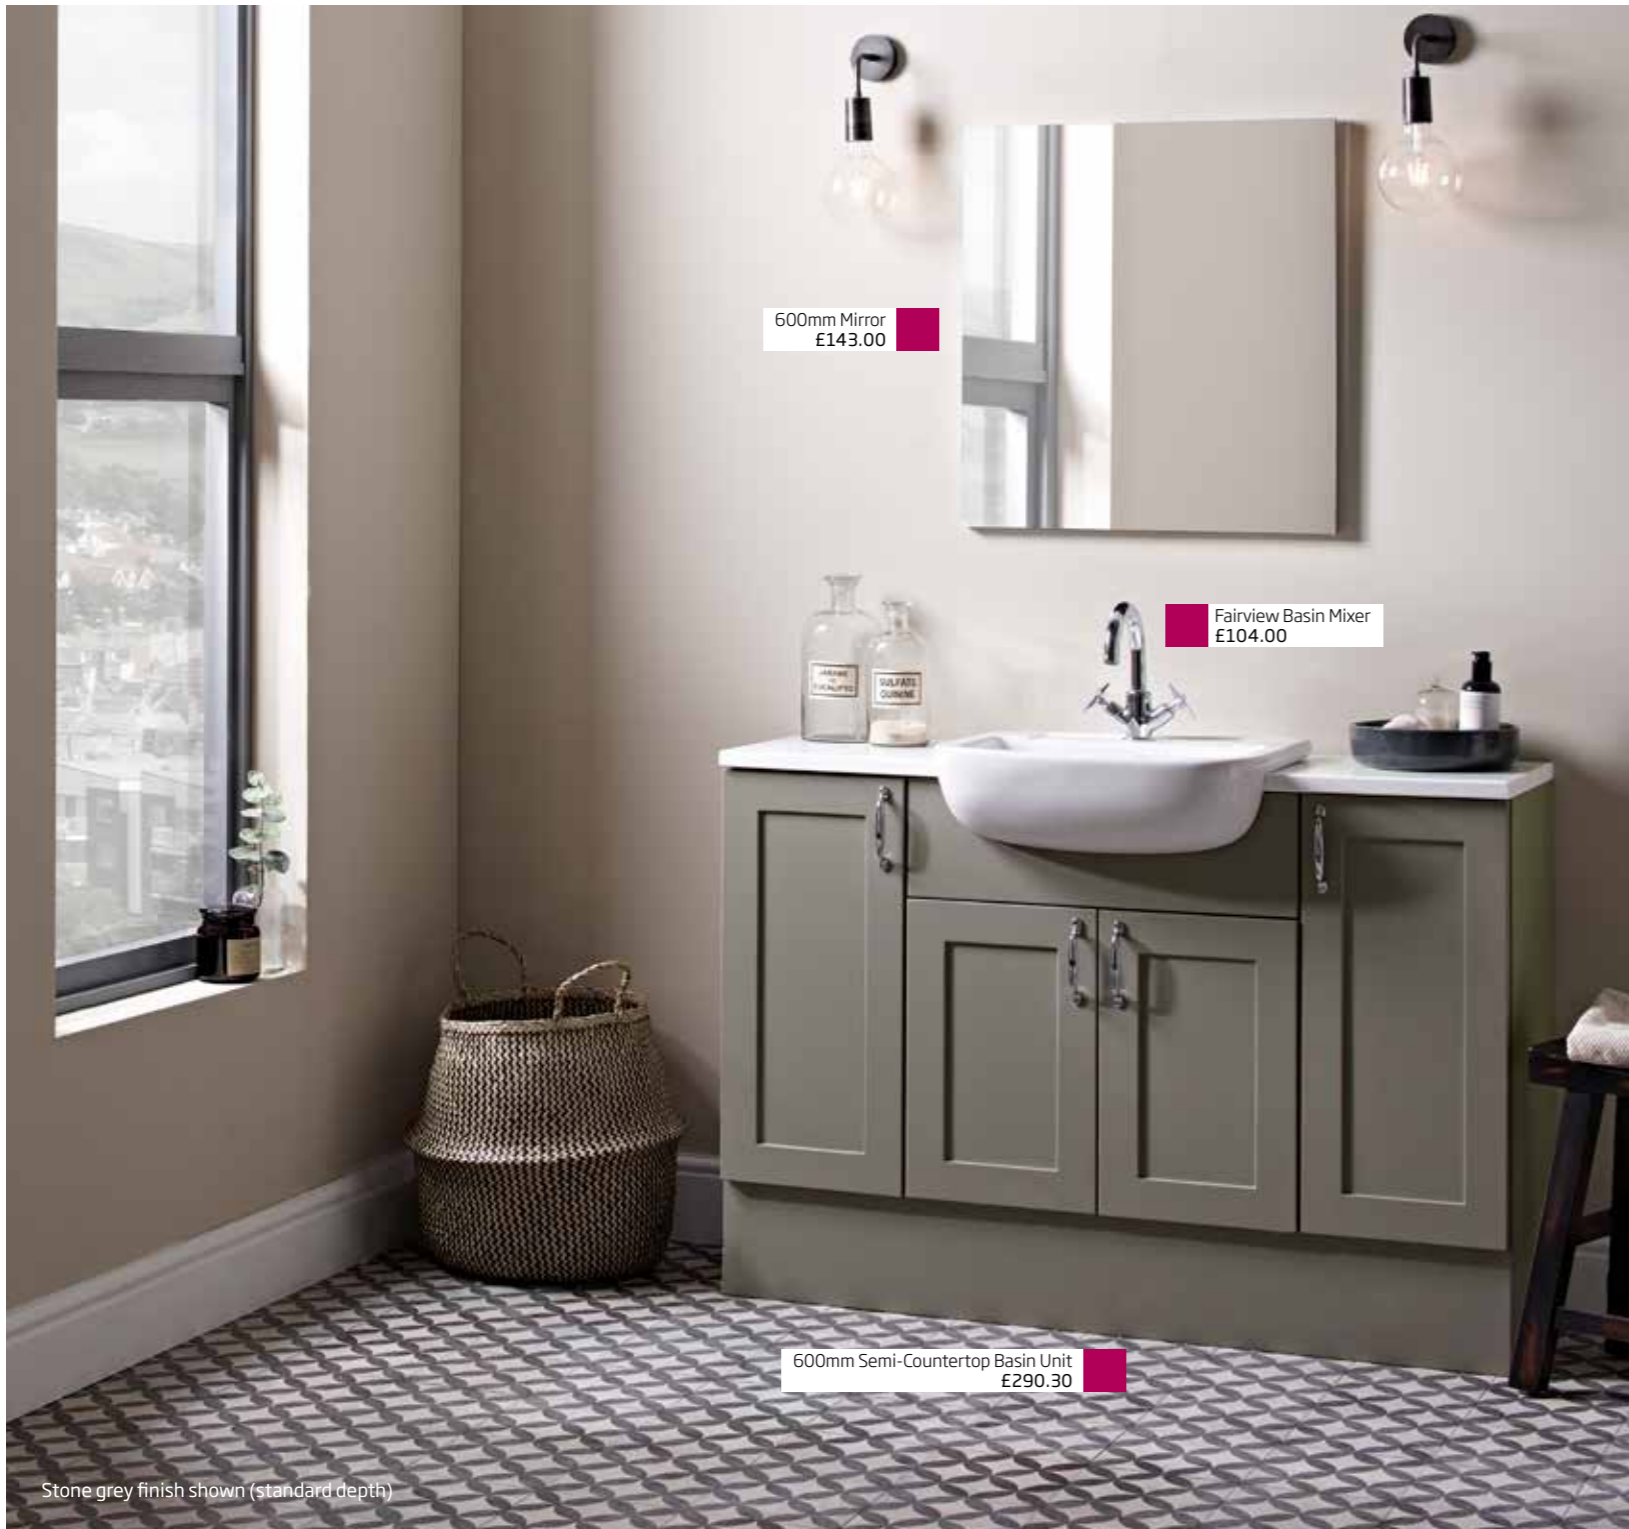

600mm Mirror
£143.00

Fairview Basin Mixer
£104.00

600mm Semi-Countertop Basin Unit
£290.30

Stone grey finish shown (standard depth)

stow fitted furniture