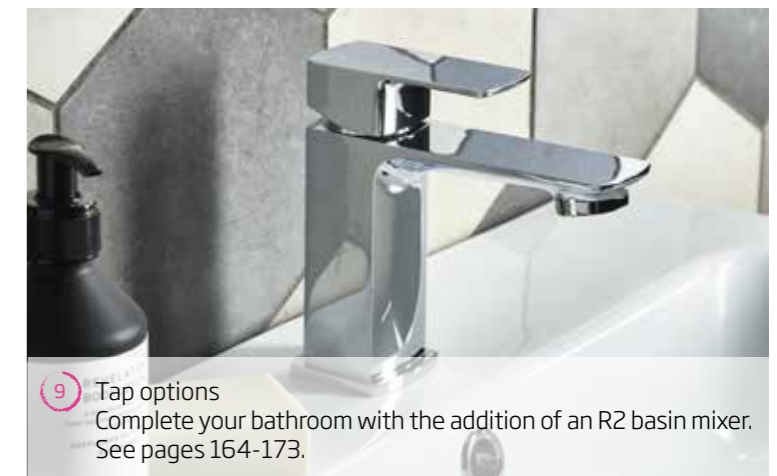

9 Tap options
Complete your bathroom with the addition of an R2 basin mixer. See pages 164-173.