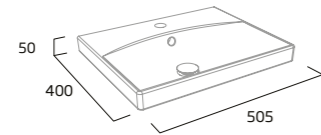

type product details

Product	Features	Finish	Code
500mm Wall Mounted Wash Unit	• Soft close drawer • Chrome plated handle	Gloss White	TY5011.W
		Light Grey	TY5011.LG
		Stone Grey	TY5011.ST
		Basalt Wood	TY5011.BT
		RRP inc VAT	£225.00
500mm Freestanding 2 Door Wash Unit	• Soft close doors • Chrome plated handles • Internal shelf	Gloss White	TY5010.W
		Light Grey	TY5010.LG
		Stone Grey	TY5010.ST
		Basalt Wood	TY5010.BT
		RRP inc VAT	£280.00
500mm Basin	• Single tap hole • Integrated overflow	Ceramic	TY5080
		RRP inc VAT	£105.00
600mm Wall Mounted 2 Drawer Wash Unit	• Soft close drawers • Chrome plated handles	Gloss White	TY6012.W
		Light Grey	TY6012.LG
		Stone Grey	TY6012.ST
		Basalt Wood	TY6012.BT
		RRP inc VAT	£353.00
600mm Freestanding 3 Drawer Wash Unit	• Soft close drawers • Chrome plated handles	Gloss White	TY6016.W
		Light Grey	TY6016.LG
		Stone Grey	TY6016.ST
		Basalt Wood	TY6016.BT
		RRP inc VAT	£489.00