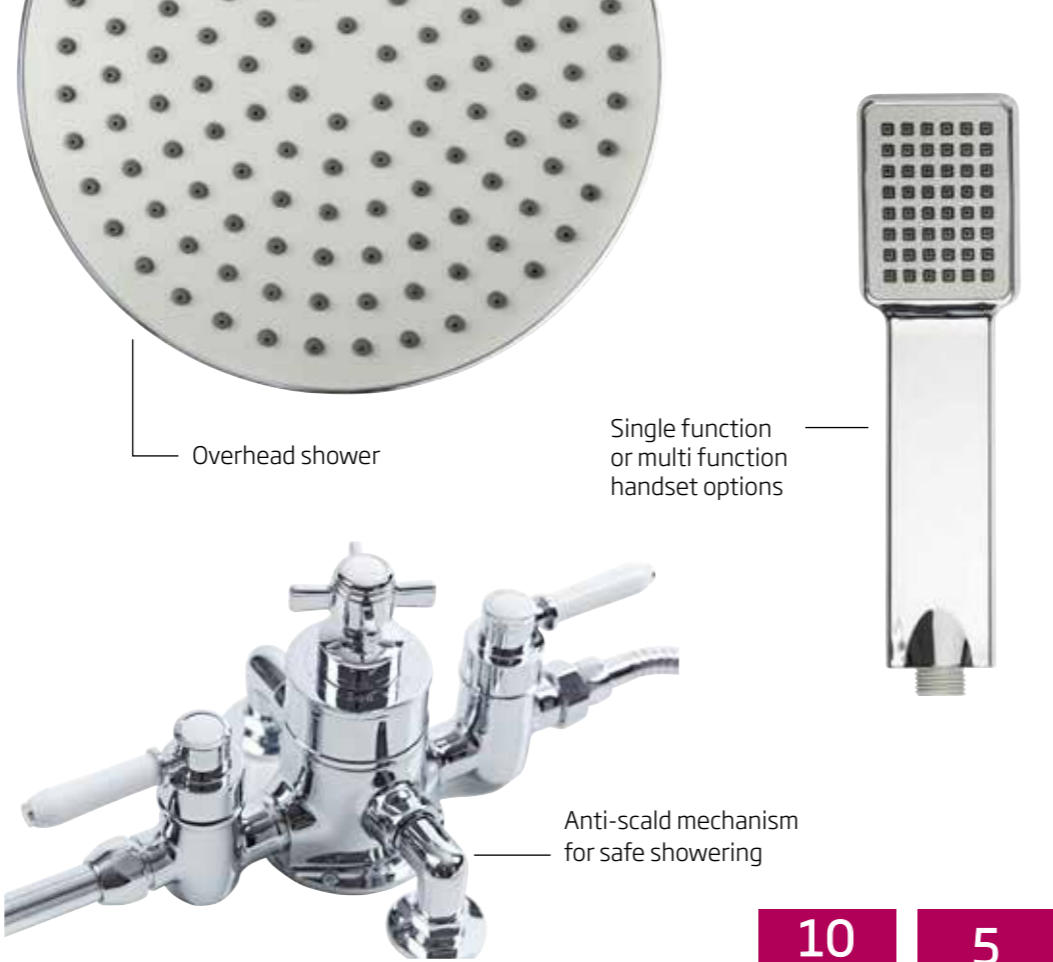

showers

smart, simple showering

In developing our showering collection we have created a range of beautiful systems which complement the flow of water, control it with precision and channel its power. Systems which bring performance and beauty together perfectly, combining style and engineering.

Choose from our array of concealed, exposed or bar valve shower systems. We have simple single function systems or dual function systems, which control 2 water outlets.

Overhead shower

Single function or multi function handset options

Anti-scald mechanism for safe showering

10
year
guarantee includes
thermostatic
cartridge

5
year
guarantee on
shower accessories